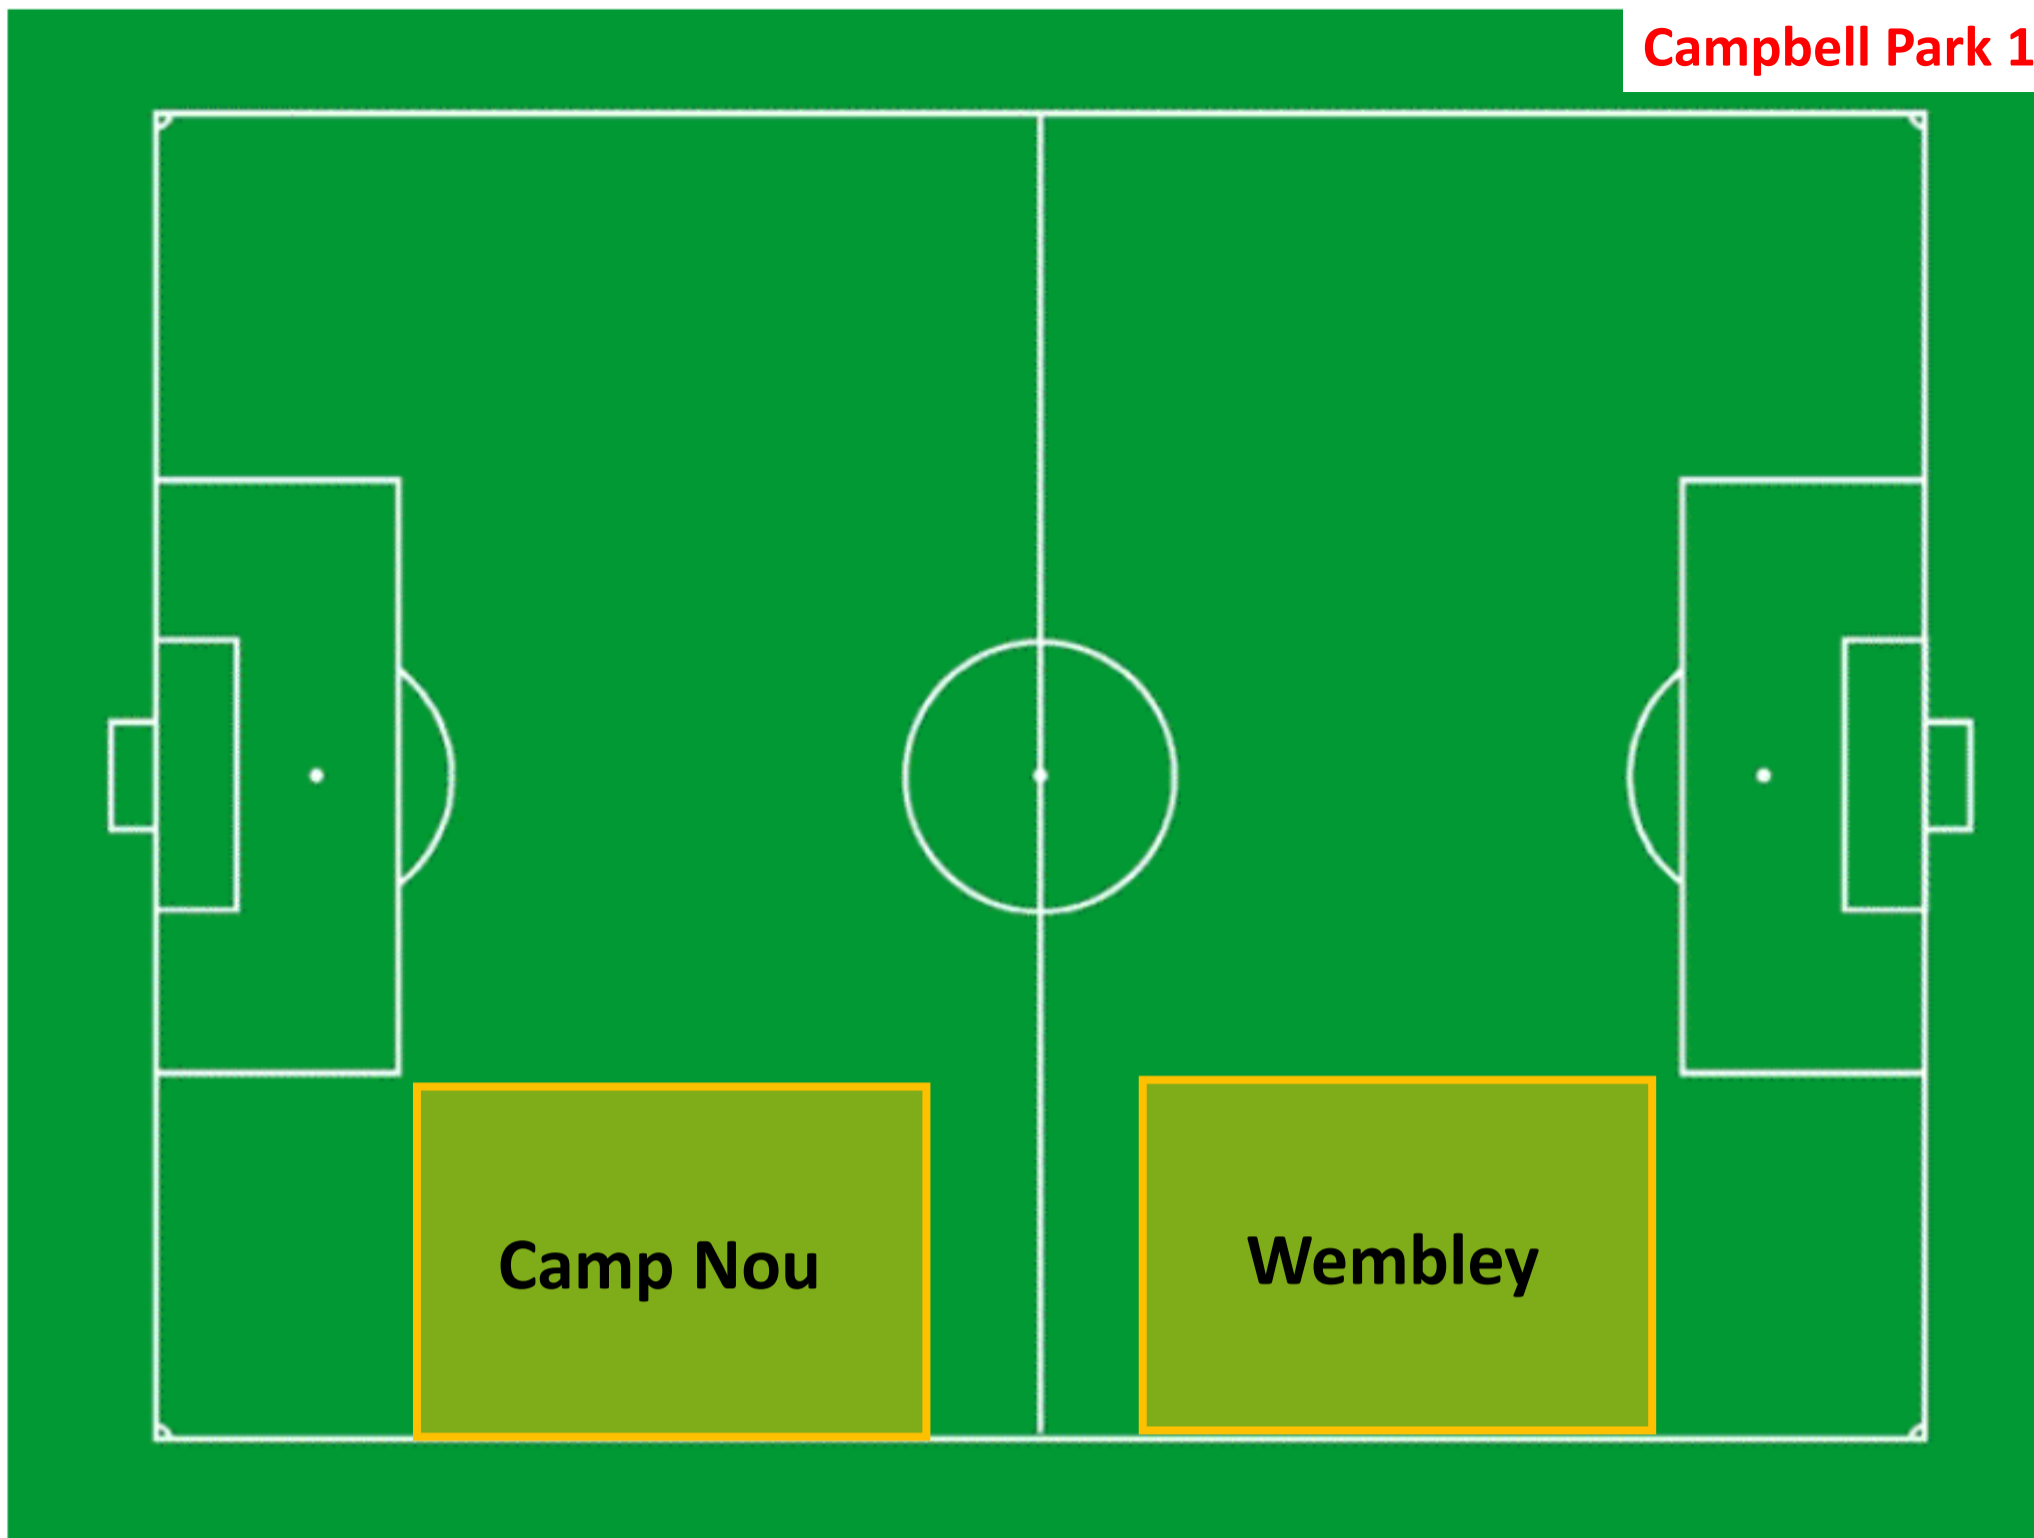

Campbell Park 1

CANADA BAY CLUB 

Campbell Park 2

**Under 6's**

**6 pitches on Campbell Park 2**  
Between the full field 18 yard boxes and utilising the full field sidelines

**Under 7's**

**8 pitches**  
6 on Campbell Park 2  
2 on Campbell Park 1