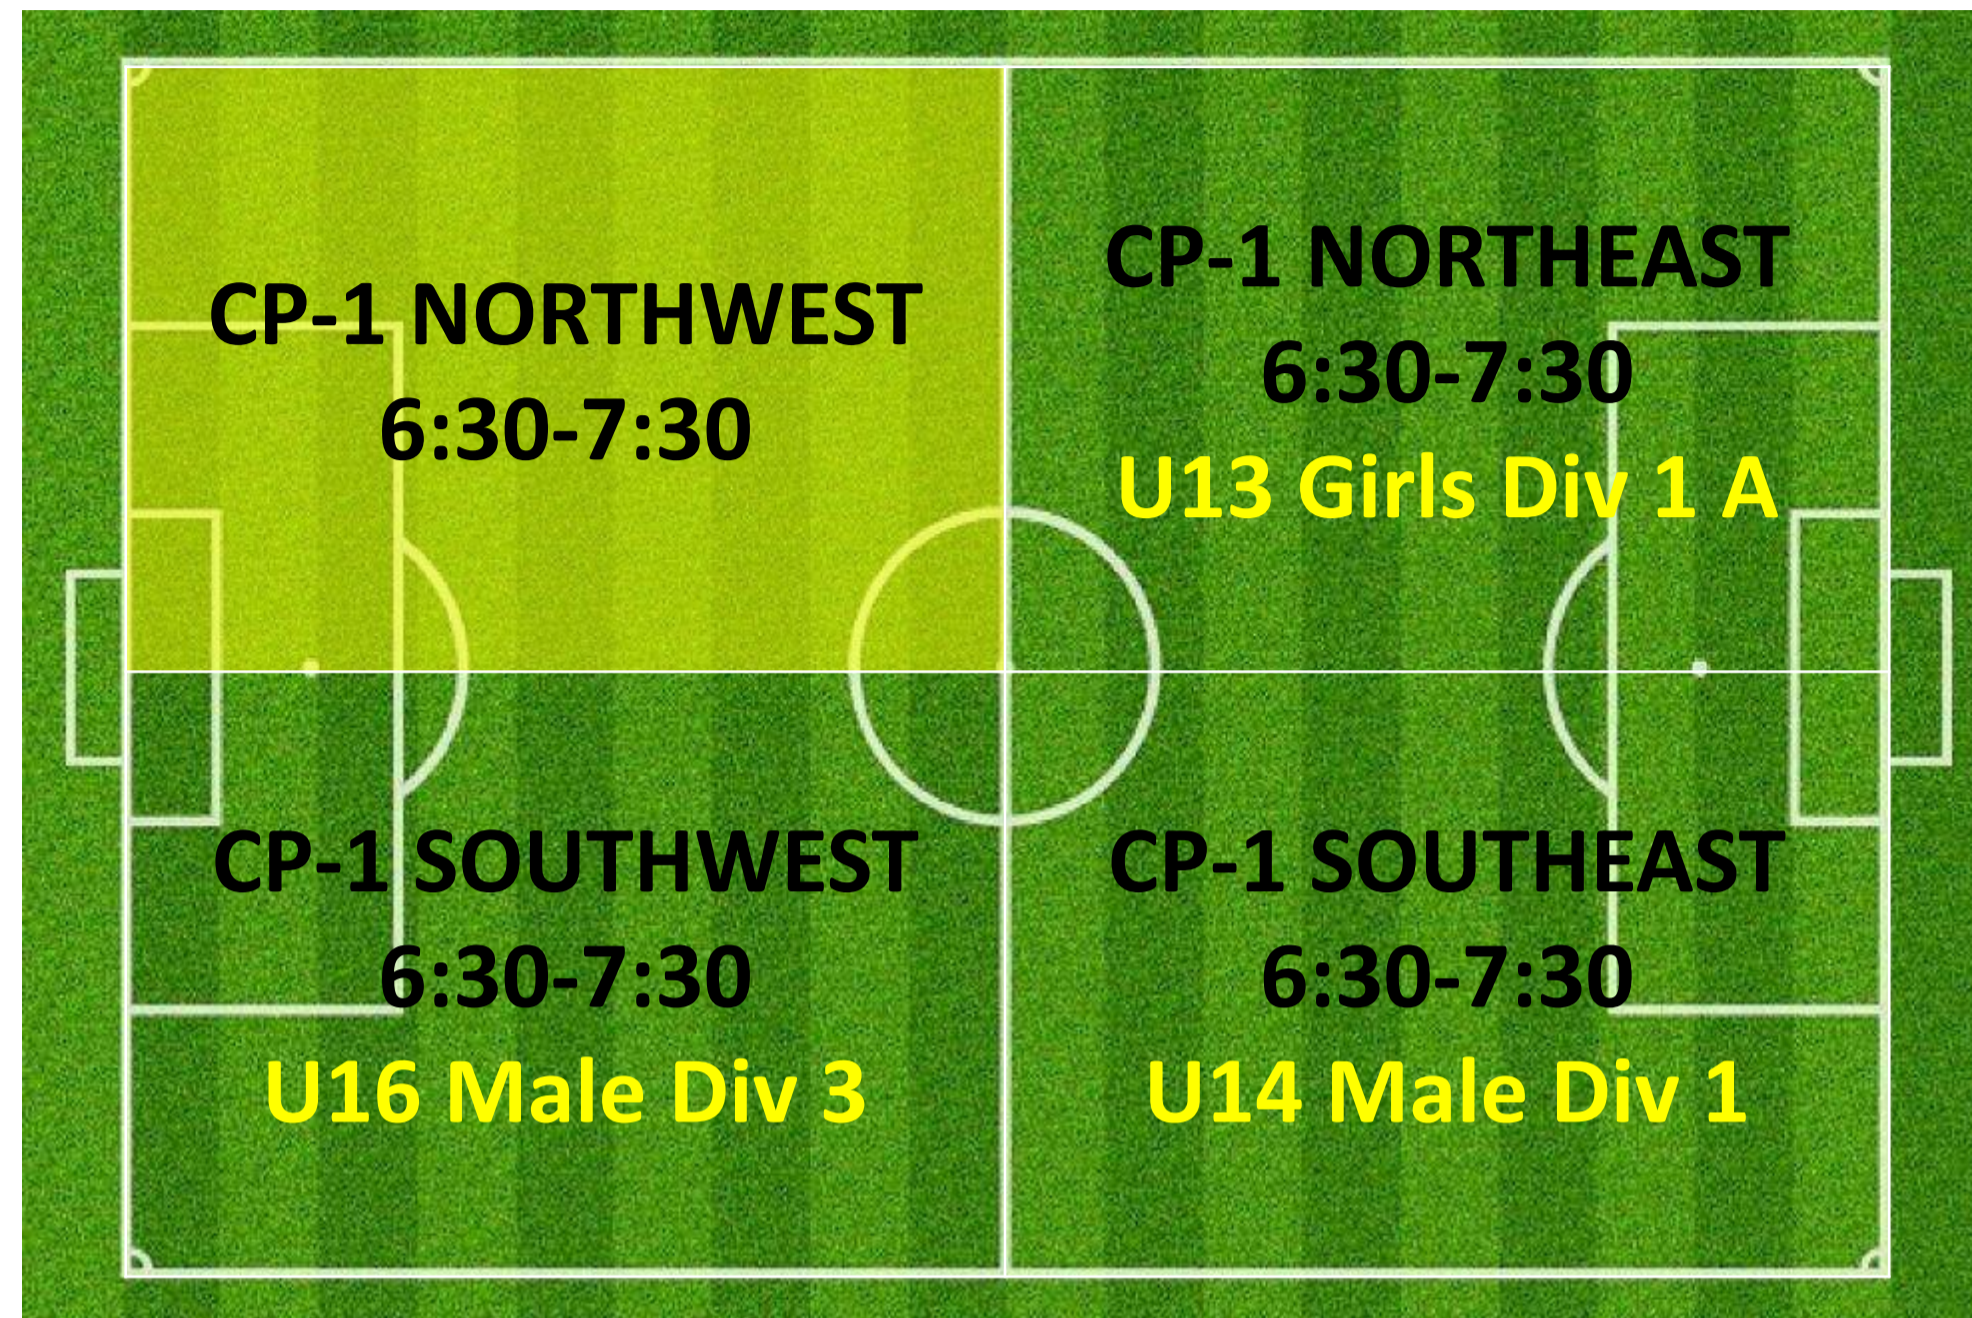

WEDNESDAY 4:00 – 5:30PM LYSAGHT PARK

CAMPBELL 1

CAMPBELL 3

CAMPBELL 2

WEDNESDAY 5:00 – 6:30PM LYSAGHT PARK

CAMPBELL 1

CAMPBELL 3

CAMPBELL 2

WEDNESDAY 6:00 – 7:30PM LYSAGHT PARK

CAMPBELL 1

CAMPBELL 3

CAMPBELL 2

WEDNESDAY 7:00-8:30PM

CAMPBELL 1

LYSAGHT PARK

CAMPBELL 3