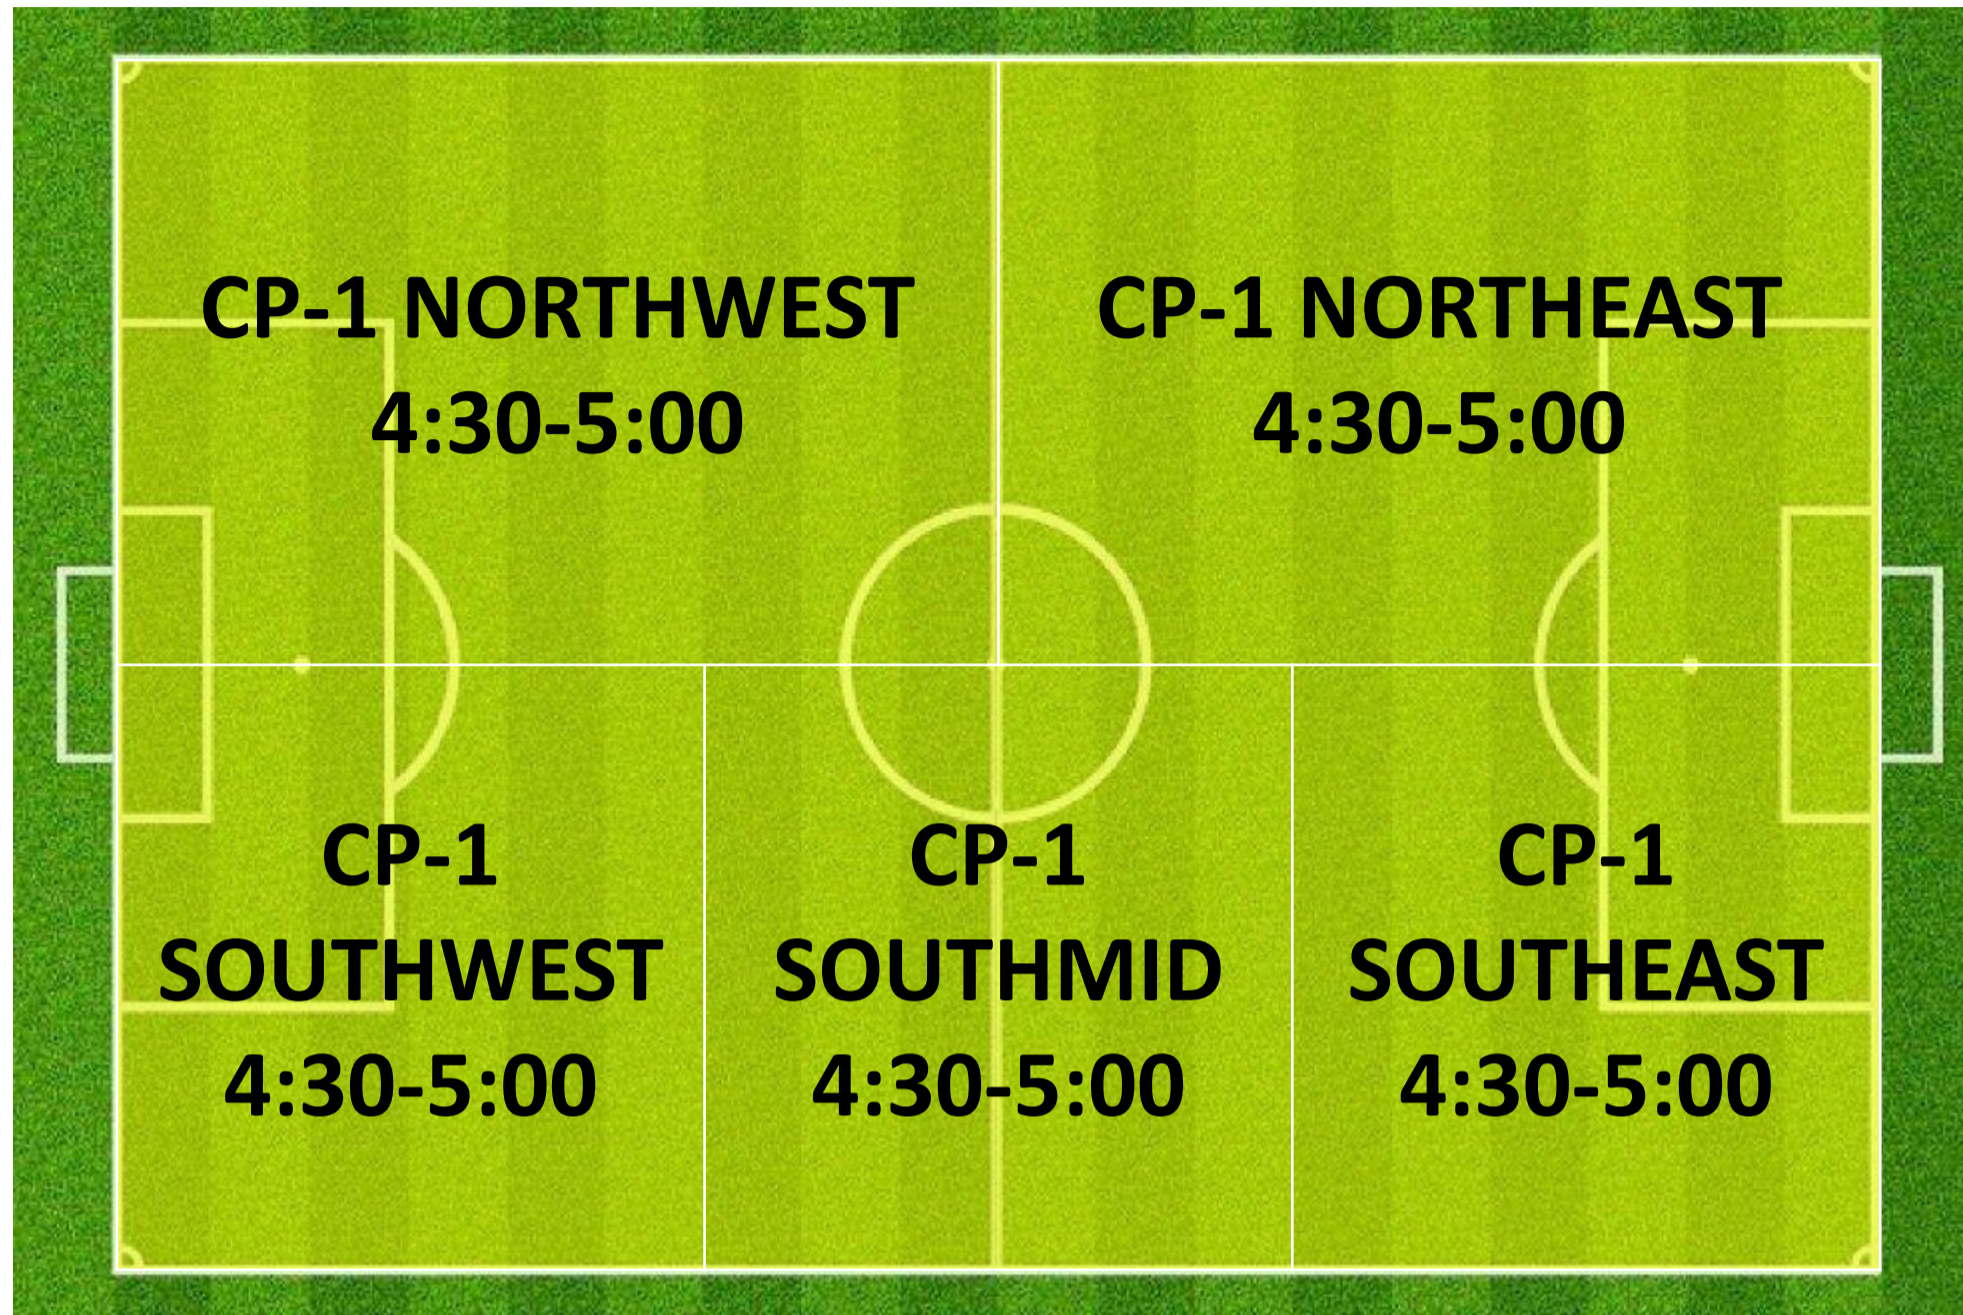

THURSDAY 4:00 – 5:30PM

LYSAGHT PARK

CAMPBELL 1

CAMPBELL 3

CAMPBELL 2

THURSDAY 5:00 – 6:30PM

LYSAGHT PARK

CAMPBELL 1