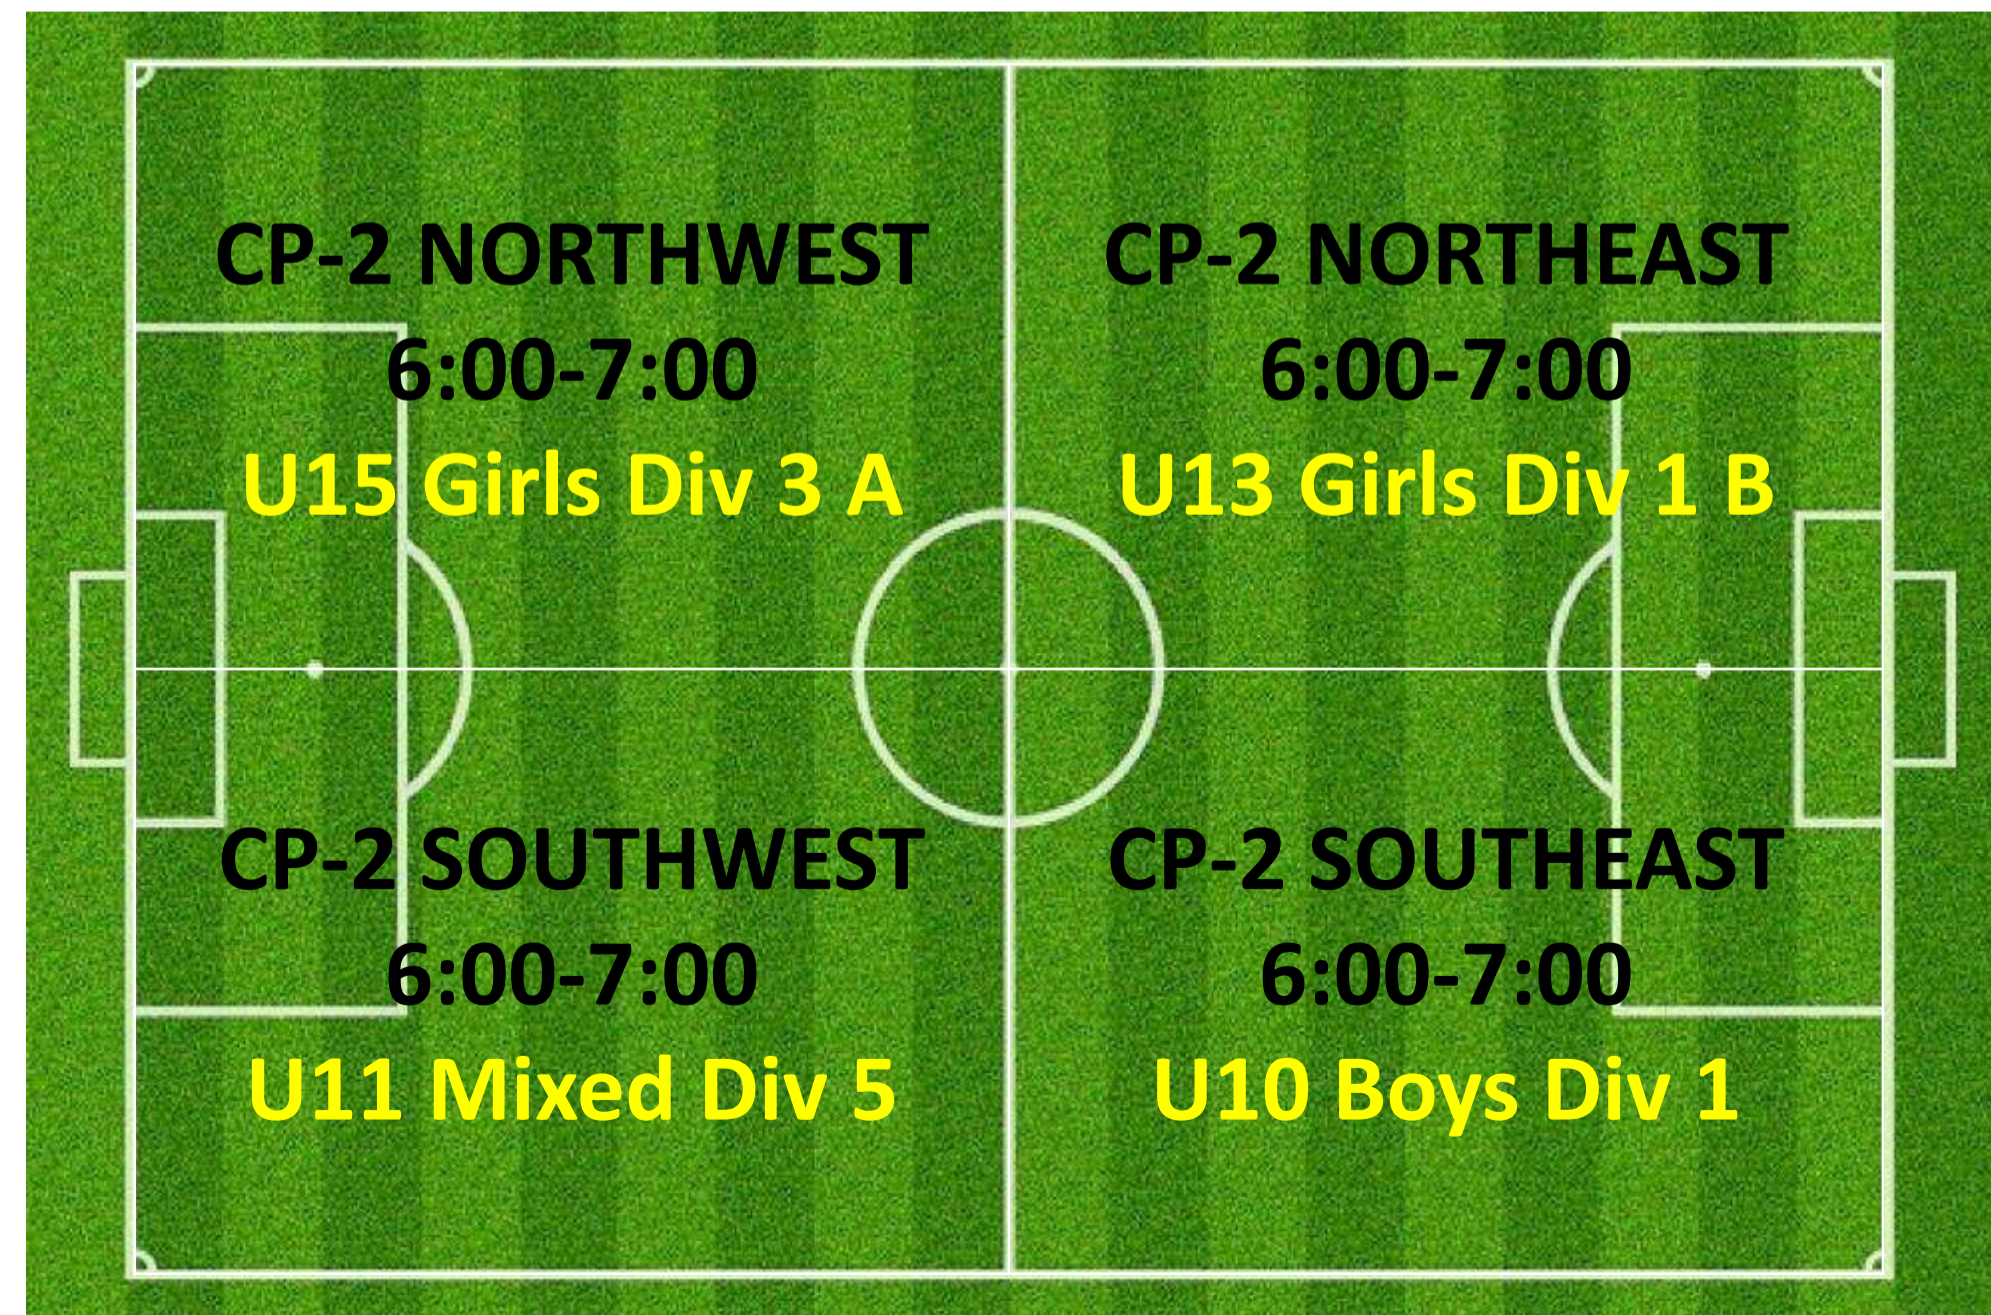

WEDNESDAY 6:00 – 7:30PM LYSAGHT PARK

CAMPBELL 1

CAMPBELL 3

CAMPBELL 2

WEDNESDAY 7:00-8:30PM

CAMPBELL 1

LYSAGHT PARK

CAMPBELL 3