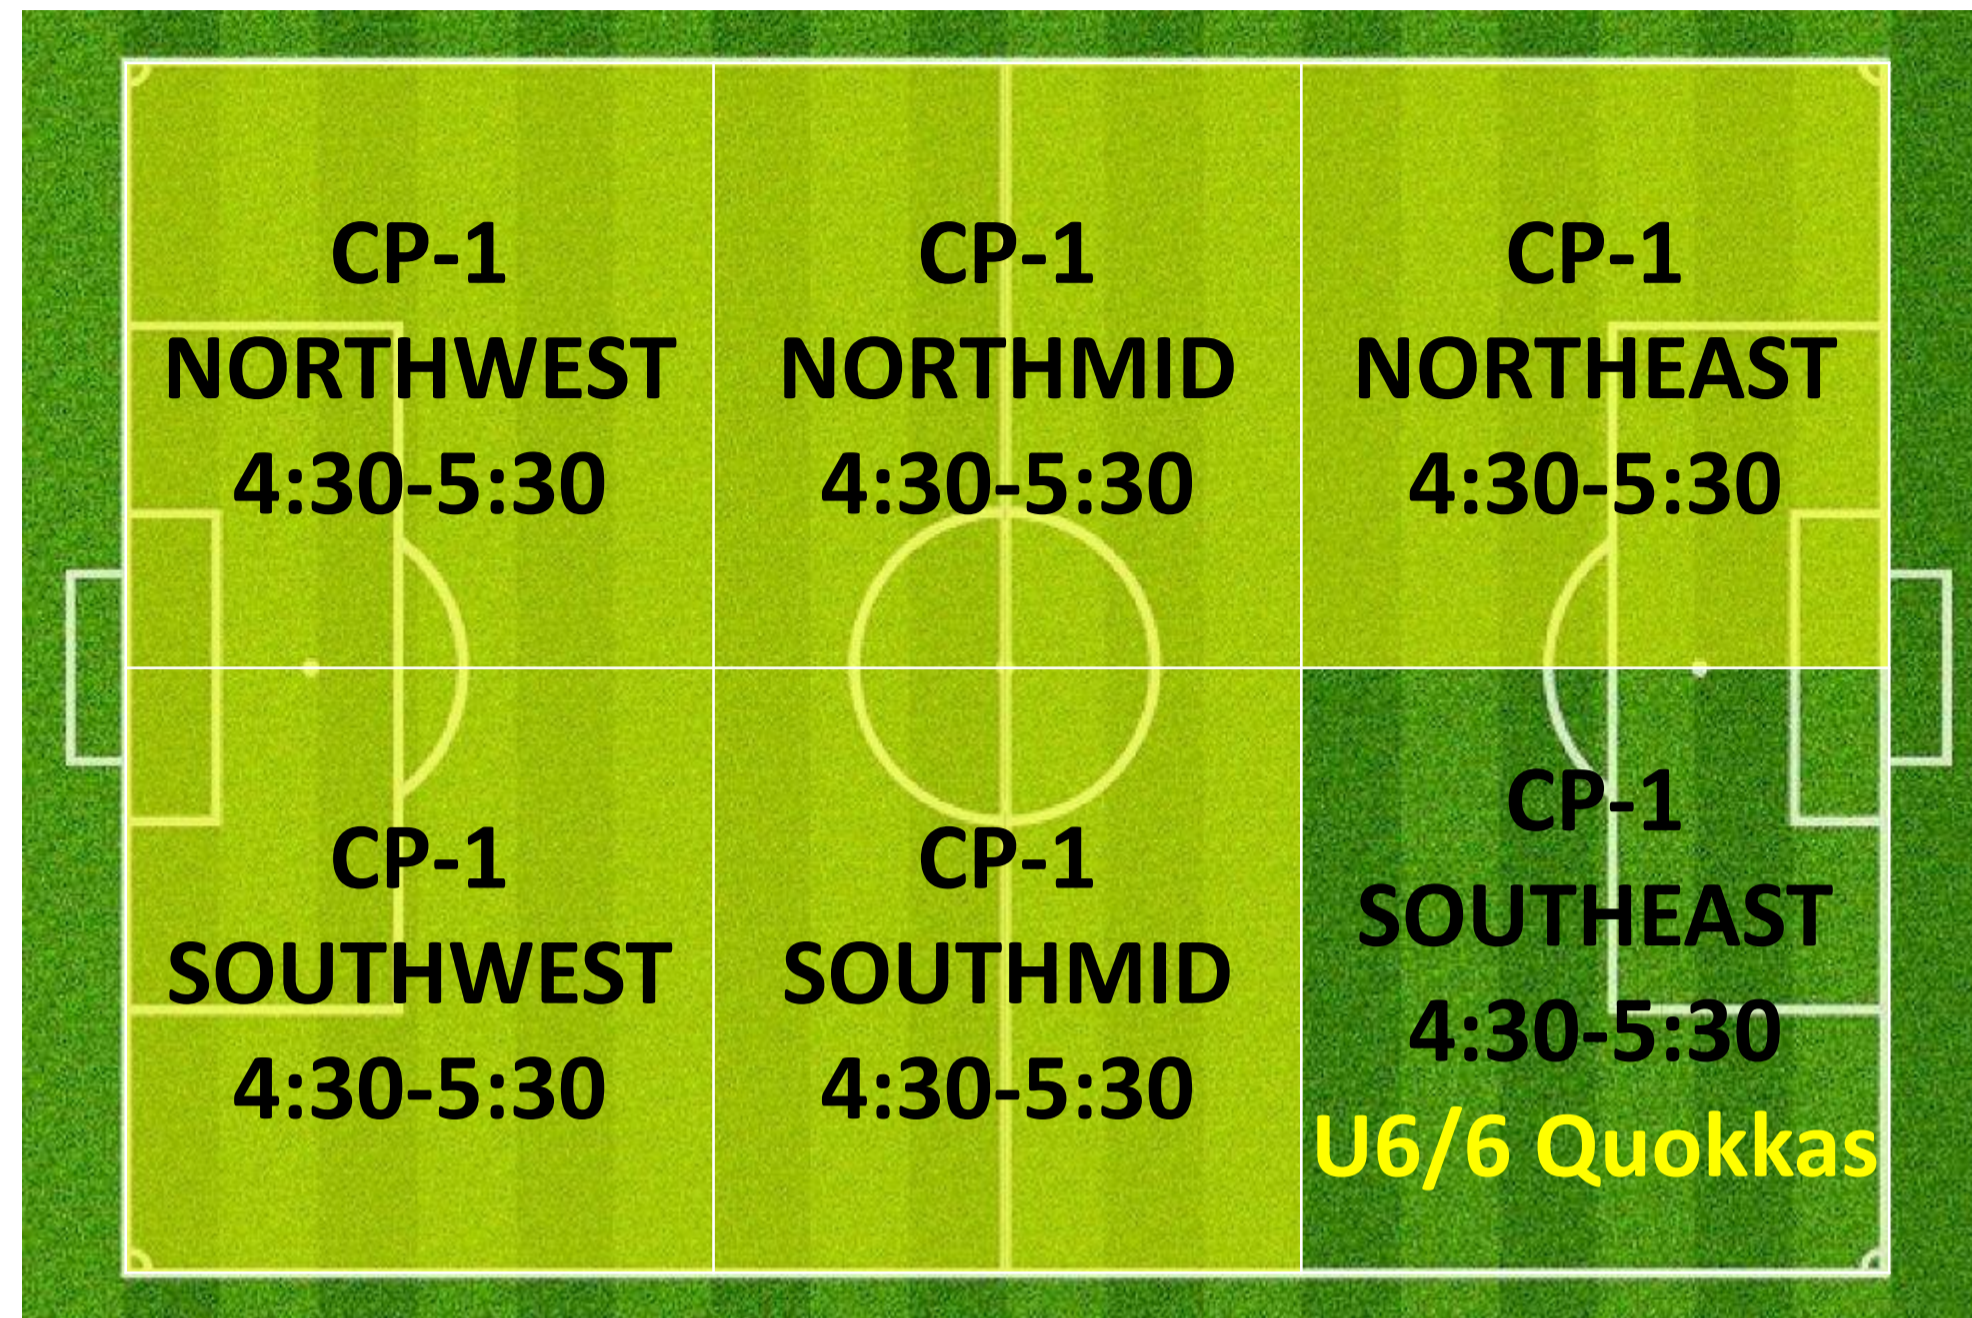

WEDNESDAY 4:00 – 5:30PM LYSAGHT PARK

CAMPBELL 1

CAMPBELL 3

CAMPBELL 2

WEDNESDAY 5:00 – 6:30PM LYSAGHT PARK

CAMPBELL 1

CAMPBELL 3

CAMPBELL 2