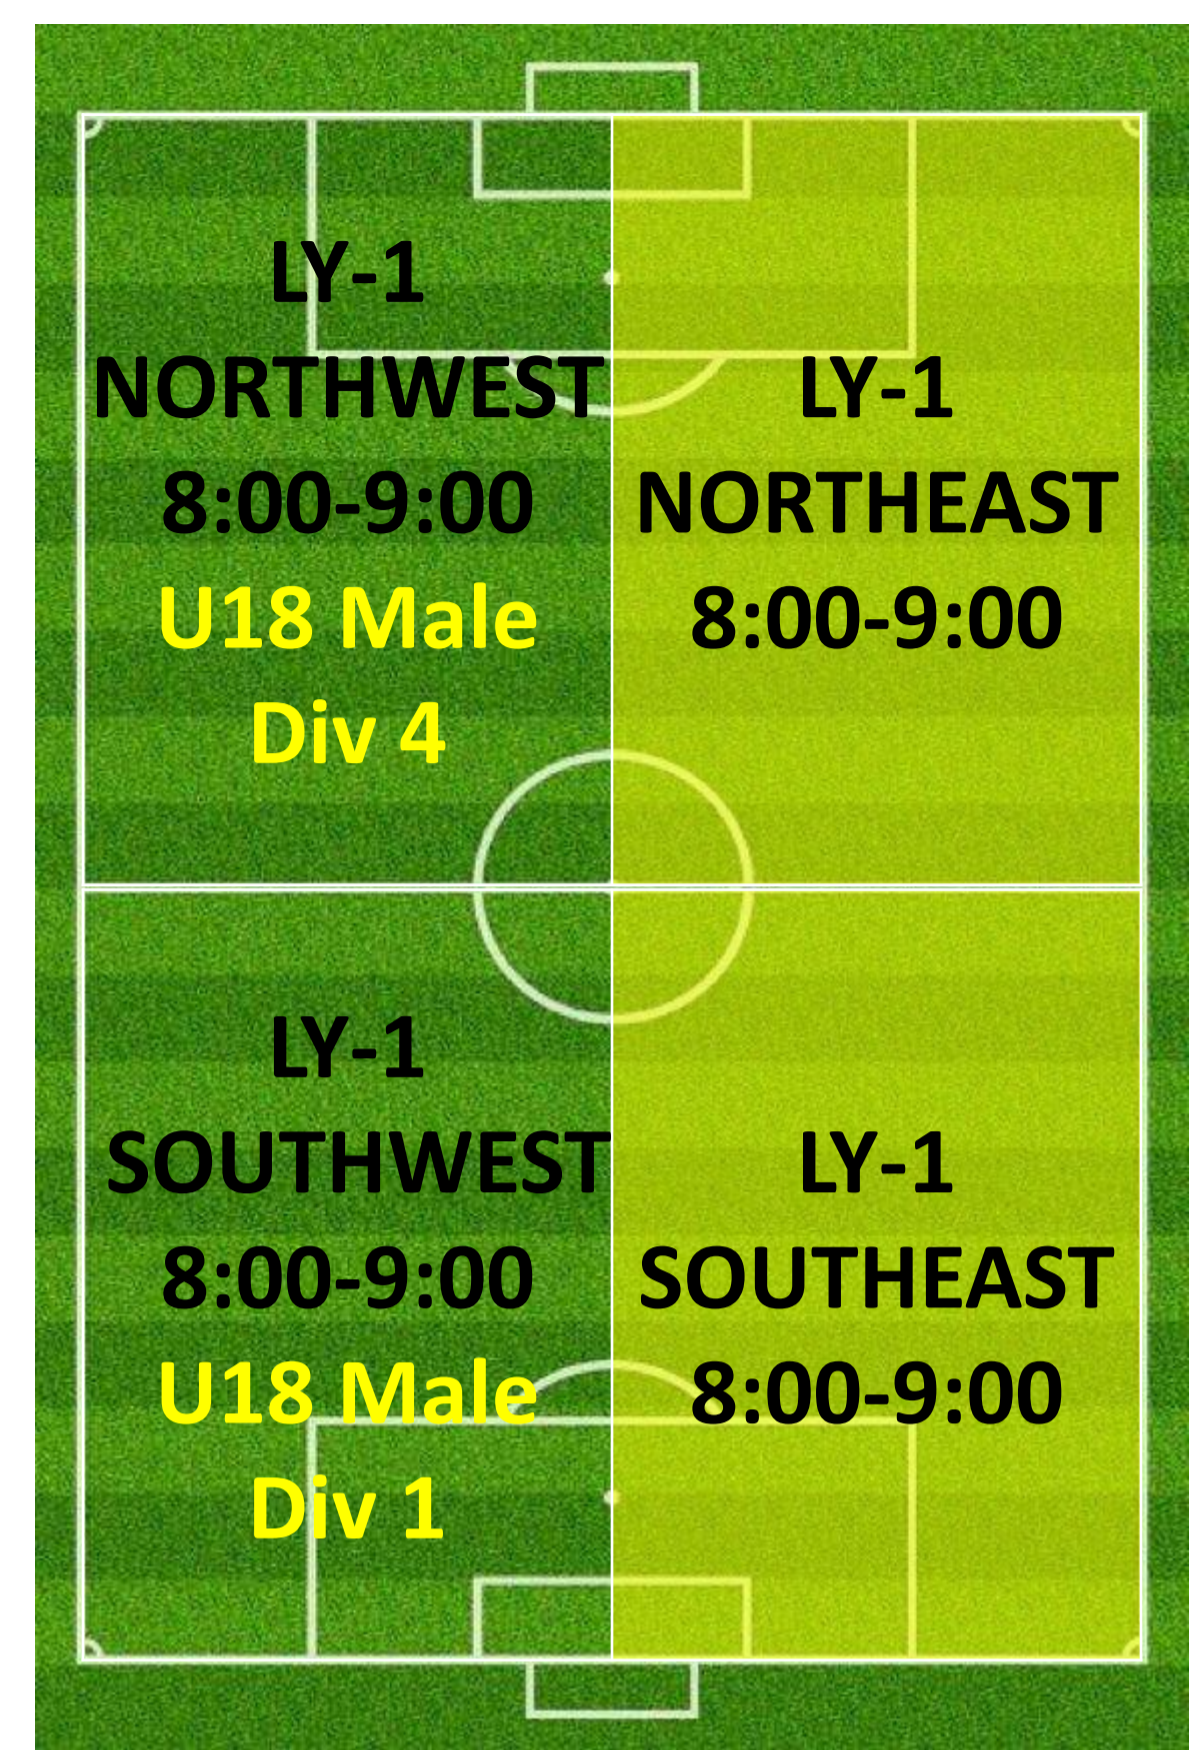

TUESDAY 8:00PM – 9:30PM LYSAGHT PARK

CAMPBELL 1

CAMPBELL 3

CAMPBELL 2

TUESDAY 8:00PM – 9:30PM LYSAGHT PARK

CAMPBELL 1

**ALTERNATE
SETUP FOR NO
MAKE UP GAME**

CAMPBELL 3

WEDNESDAY 4:00 – 5:30PM LYSAGHT PARK

CAMPBELL 1

CAMPBELL 3

CAMPBELL 2

WEDNESDAY 5:00 – 6:30PM LYSAGHT PARK

CAMPBELL 1

CAMPBELL 3

CAMPBELL 2