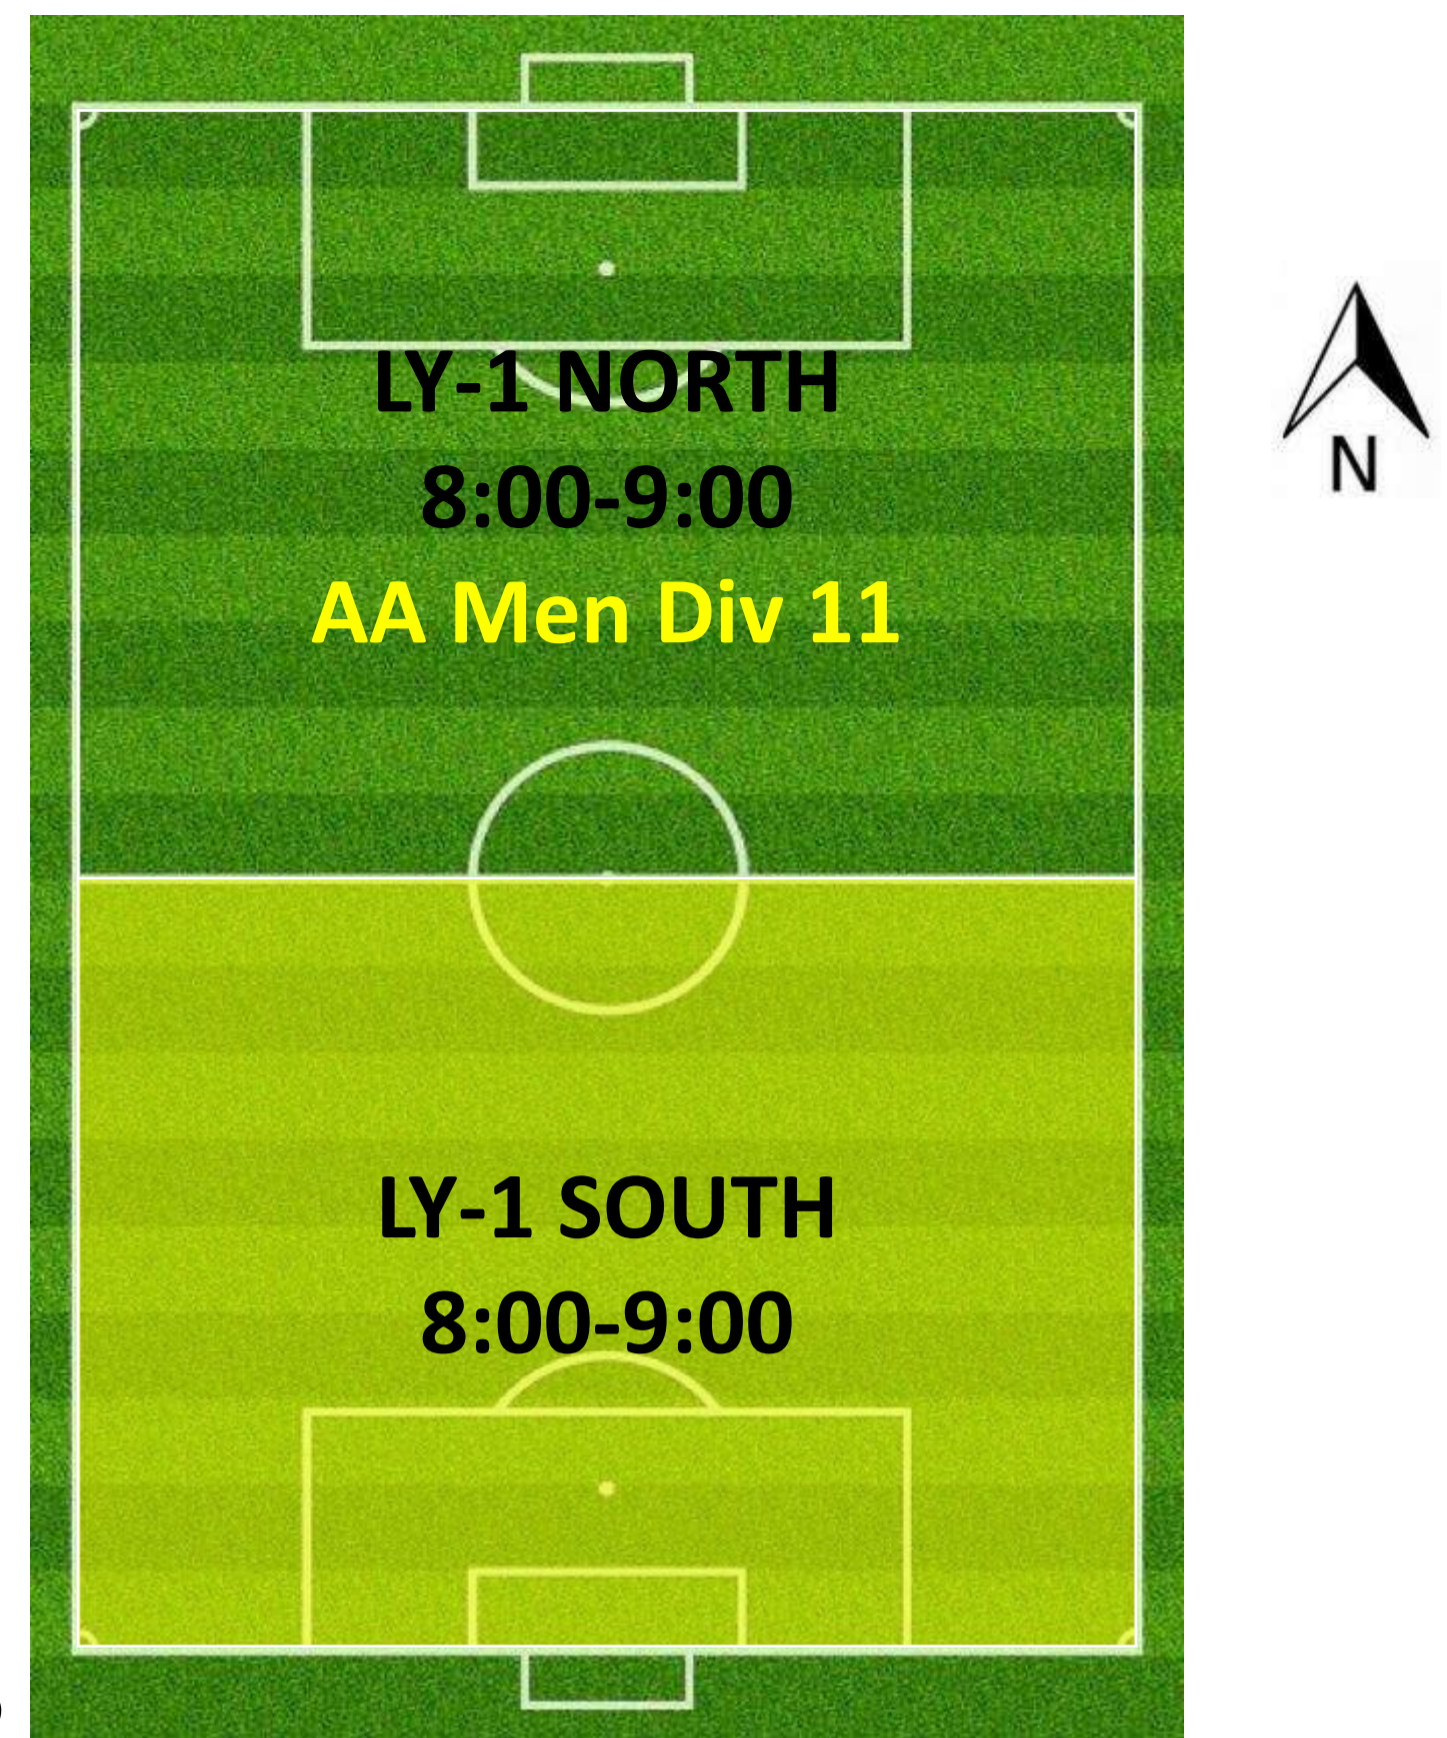

THURSDAY 7:00 – 8:30PM

CAMPBELL 1

LYSAGHT PARK

CAMPBELL 3

CAMPBELL 2

THURSDAY 8:00 – 9:30PM

CAMPBELL 1

LYSAGHT PARK

CAMPBELL 3

CAMPBELL 2

THURSDAY 8:00PM – 9:30PM

CAMPBELL 1

LYSAGHT PARK

**ALTERNATE
SETUP WHEN
NO MAKE UP
GAME**

CAMPBELL 3

CAMPBELL 2