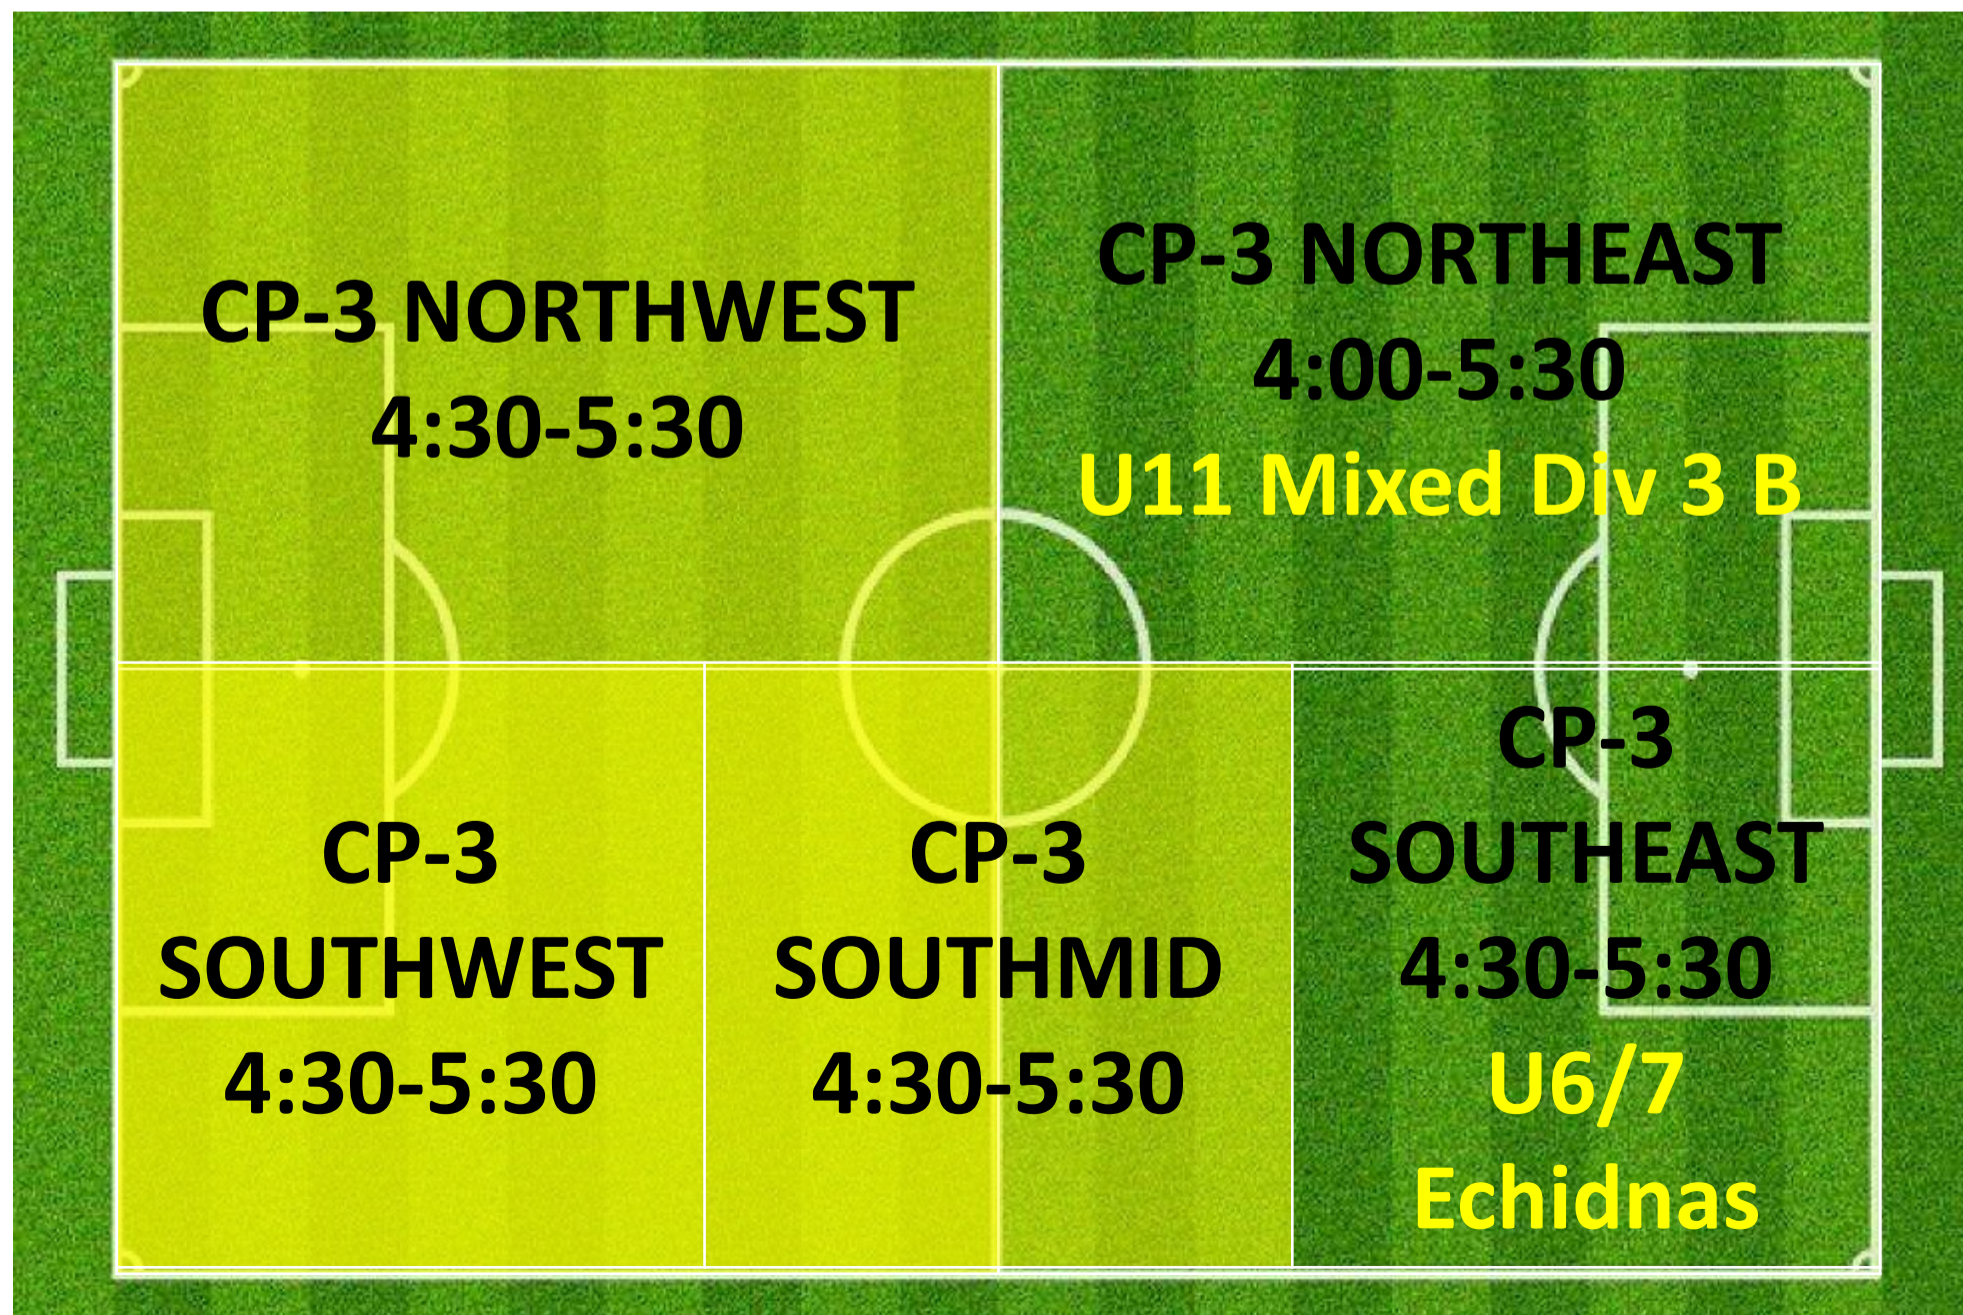

CAMPBELL 2

WEDNESDAY 8:30-9:30PM

CAMPBELL 1

CAMPBELL 3

LYSAGHT PARK

CAMPBELL 2

WEDNESDAY 7:00PM – 9:00PM

CAMPBELL 1

THURSDAY 4:00 – 5:30PM

LYSAGHT PARK

CAMPBELL 1

CAMPBELL 3

CAMPBELL 2

THURSDAY 5:00 – 6:30PM

LYSAGHT PARK

CAMPBELL 1