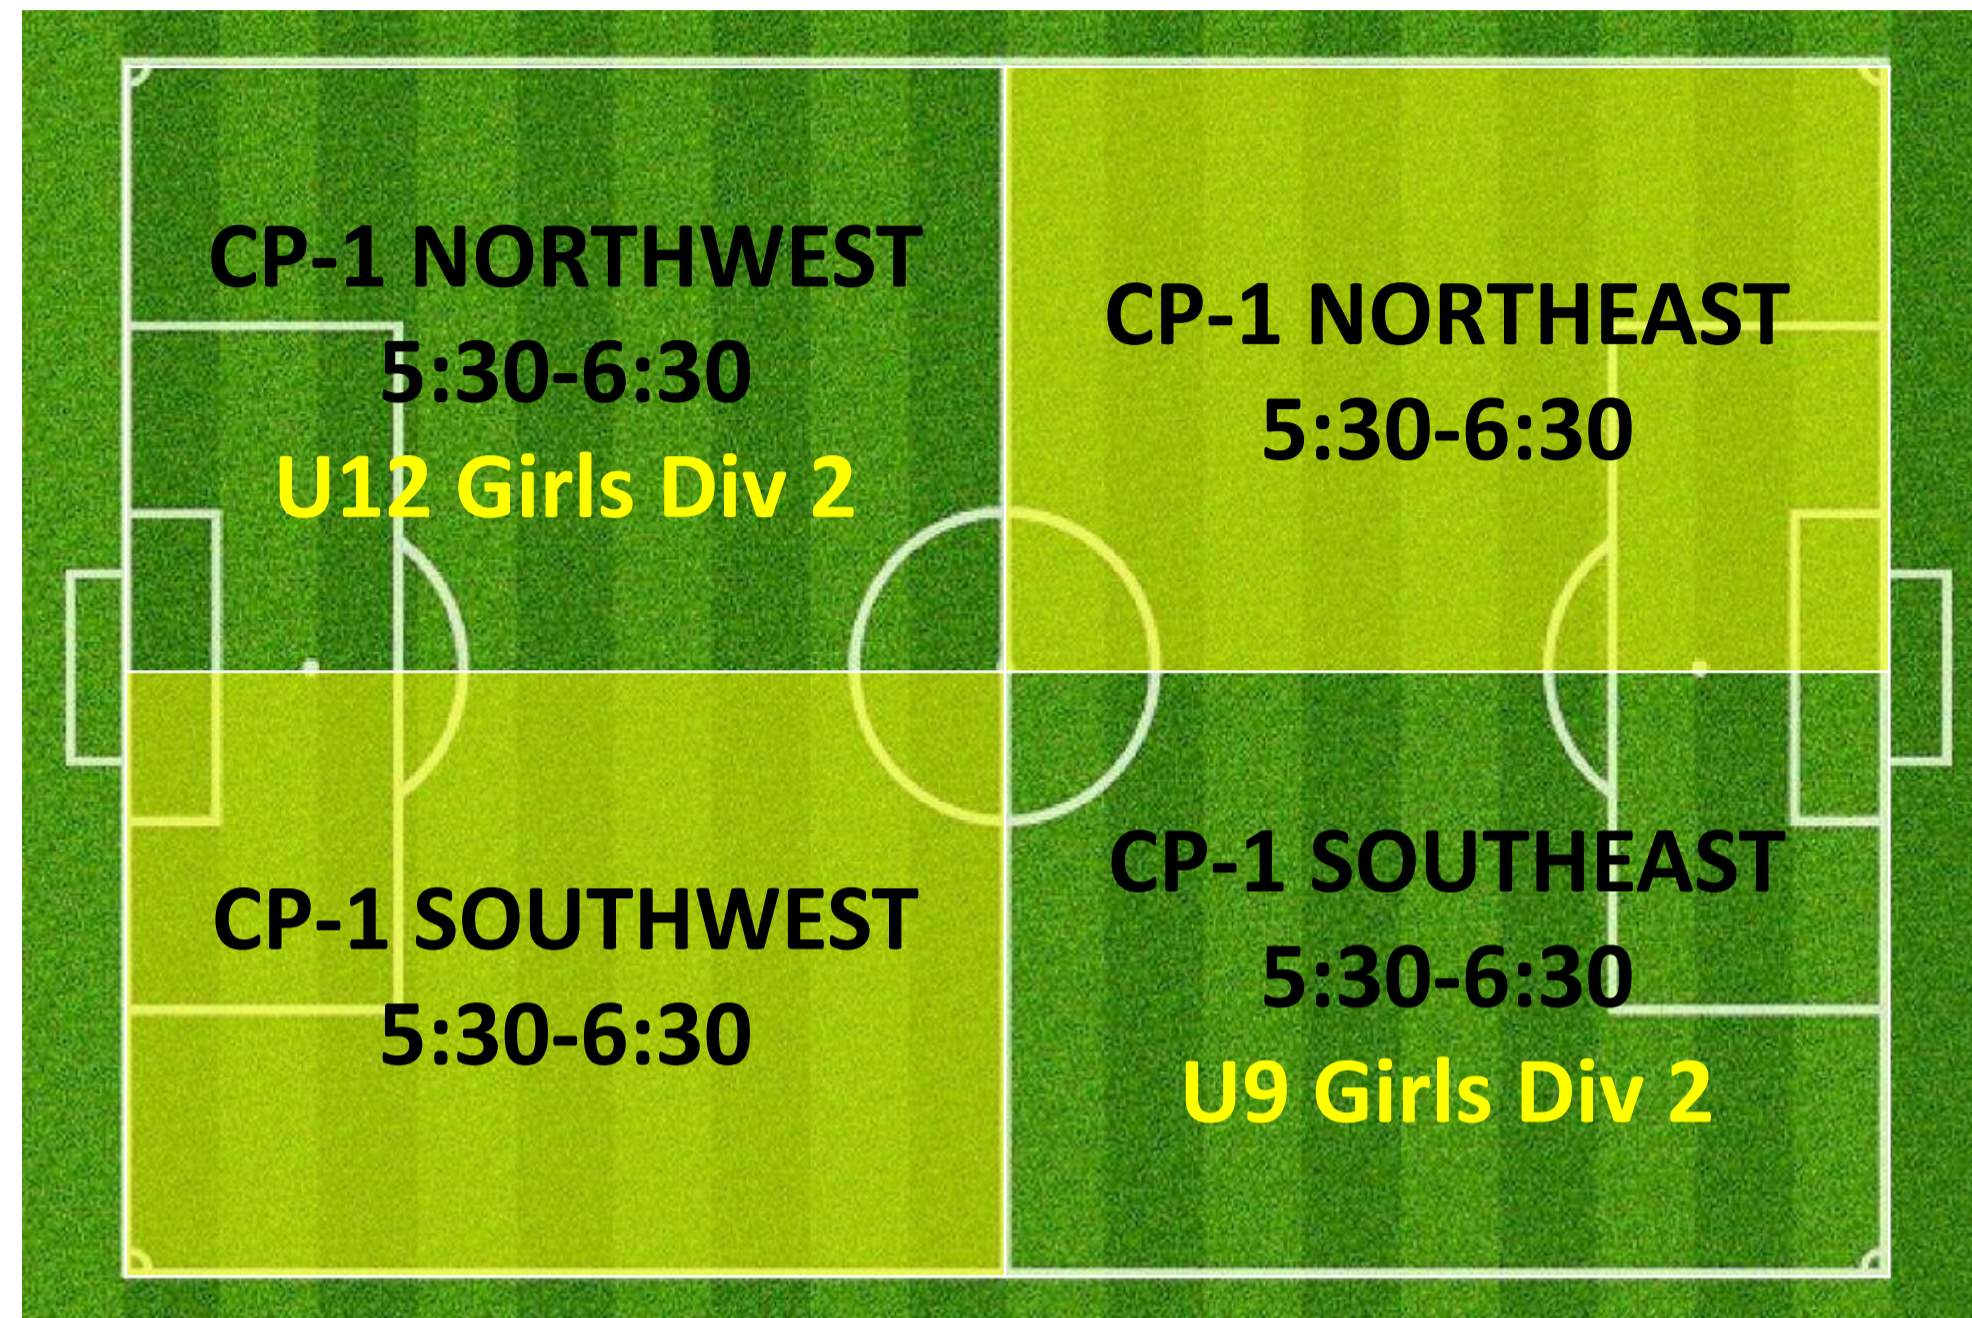

WEDNESDAY 4:00 – 5:30PM LYSAGHT PARK

CAMPBELL 1

CAMPBELL 3

CAMPBELL 2

WEDNESDAY 5:00 – 6:30PM LYSAGHT PARK

CAMPBELL 1

CAMPBELL 3

CAMPBELL 2

WEDNESDAY 6:00 – 7:30PM LYSAGHT PARK

CAMPBELL 1

CAMPBELL 3

CAMPBELL 2

WEDNESDAY 7:00-8:30PM

CAMPBELL 1

LYSAGHT PARK

CAMPBELL 3