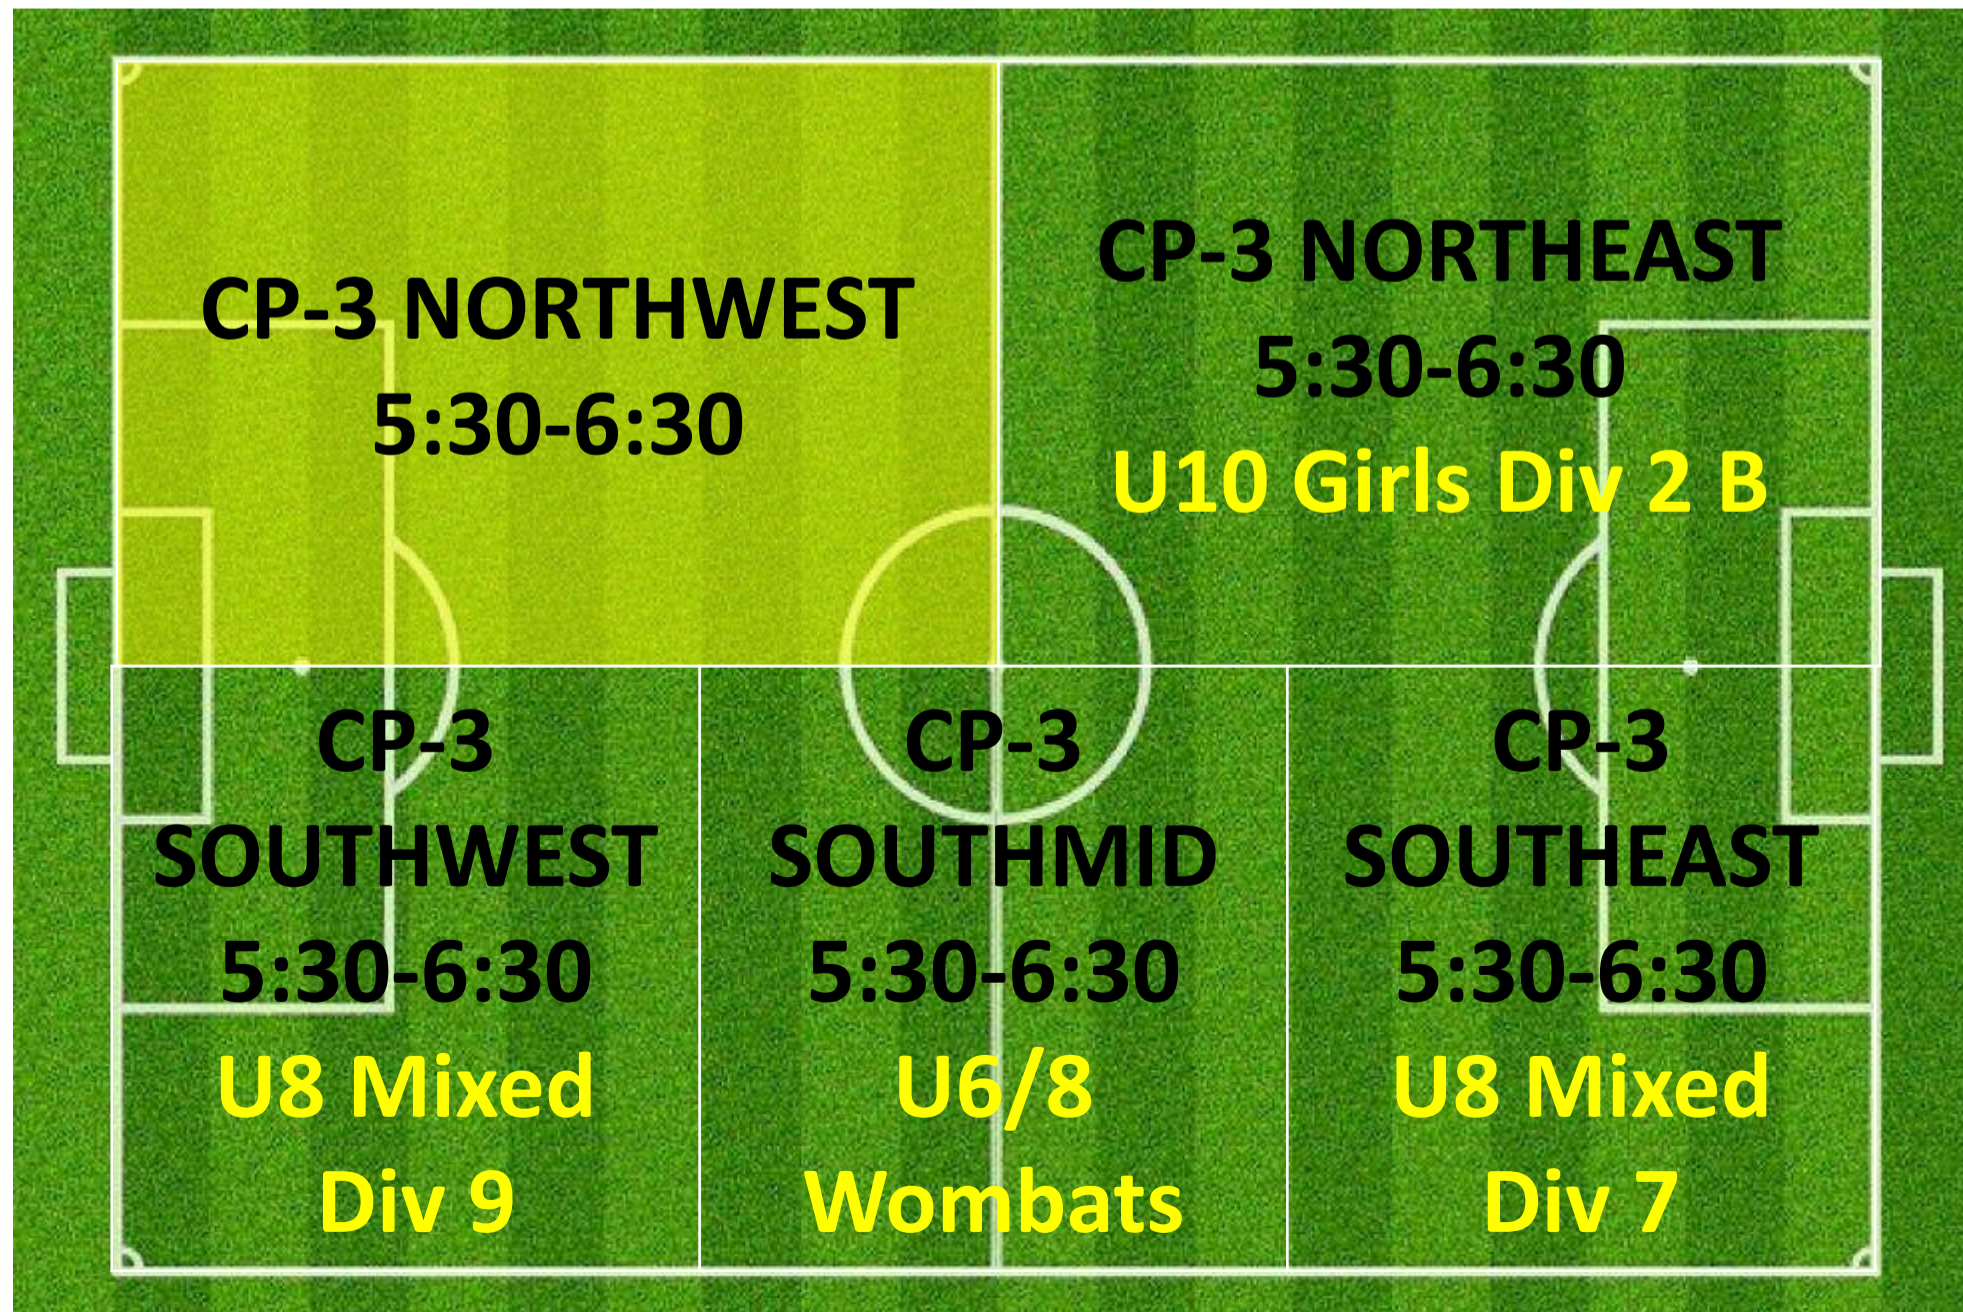

THURSDAY 4:00 – 5:30PM

LYSAGHT PARK

CAMPBELL 1

CAMPBELL 3

CAMPBELL 2

THURSDAY 5:00 – 6:30PM

LYSAGHT PARK

CAMPBELL 1

CAMPBELL 3

CAMPBELL 2

THURSDAY 6:00 – 7:30PM

LYSAGHT PARK

CAMPBELL 1

**Campbell 2
Reserved
Thursdays for
mid week
games**

CAMPBELL 3

CAMPBELL 2