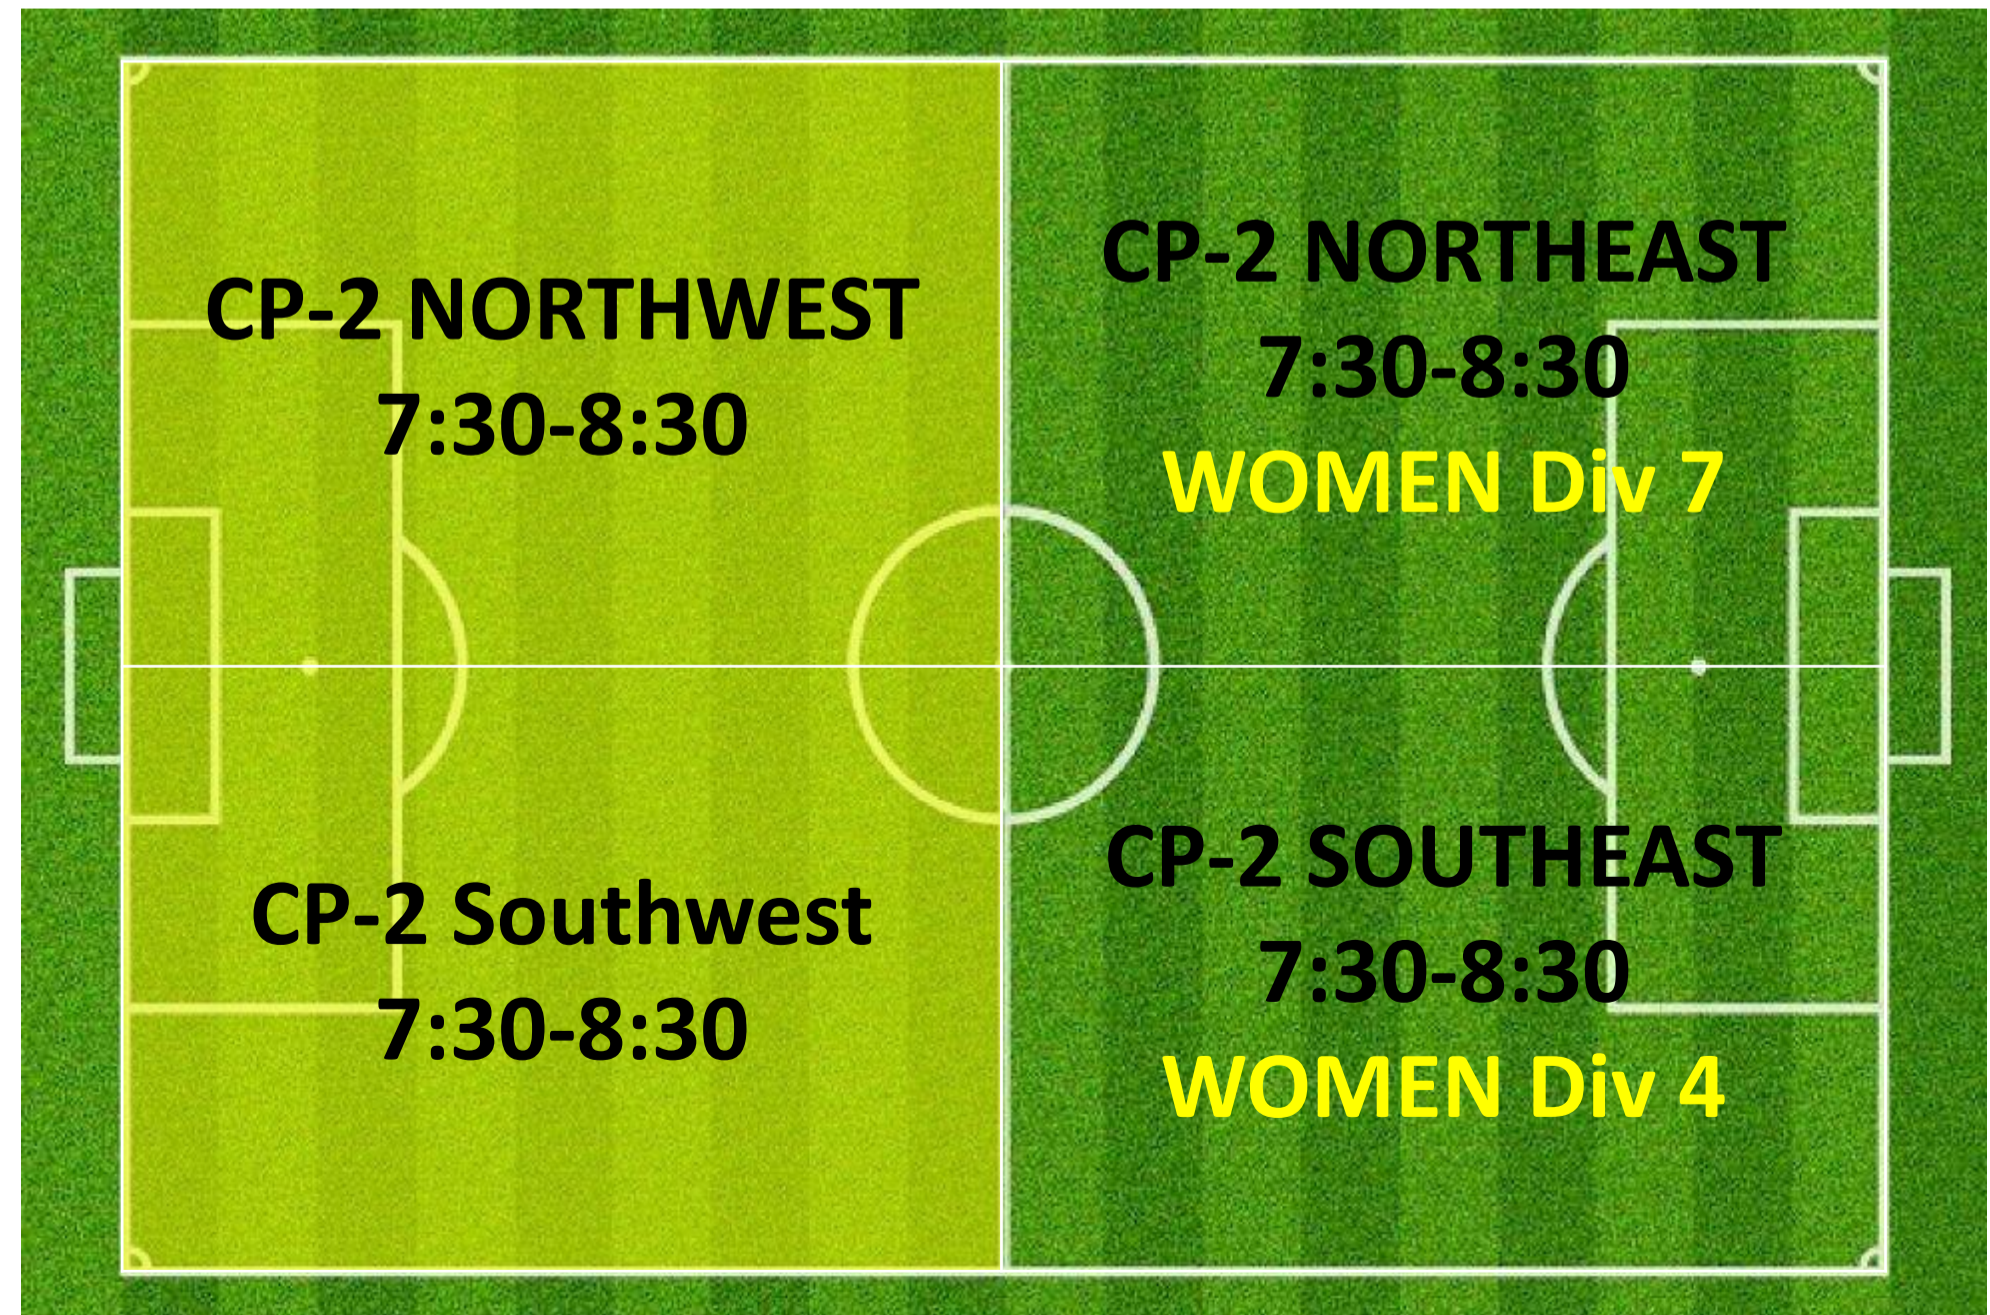

THURSDAY 7:00 – 8:30PM

CAMPBELL 1

LYSAGHT PARK

CAMPBELL 3

CAMPBELL 2

THURSDAY 8:00 – 9:30PM

CAMPBELL 1

LYSAGHT PARK

CAMPBELL 3

CAMPBELL 2

THURSDAY 8:00PM – 9:30PM

CAMPBELL 1

LYSAGHT PARK

**ALTERNATE
SETUP WHEN
NO MAKE UP
GAME**

CAMPBELL 3

CAMPBELL 2