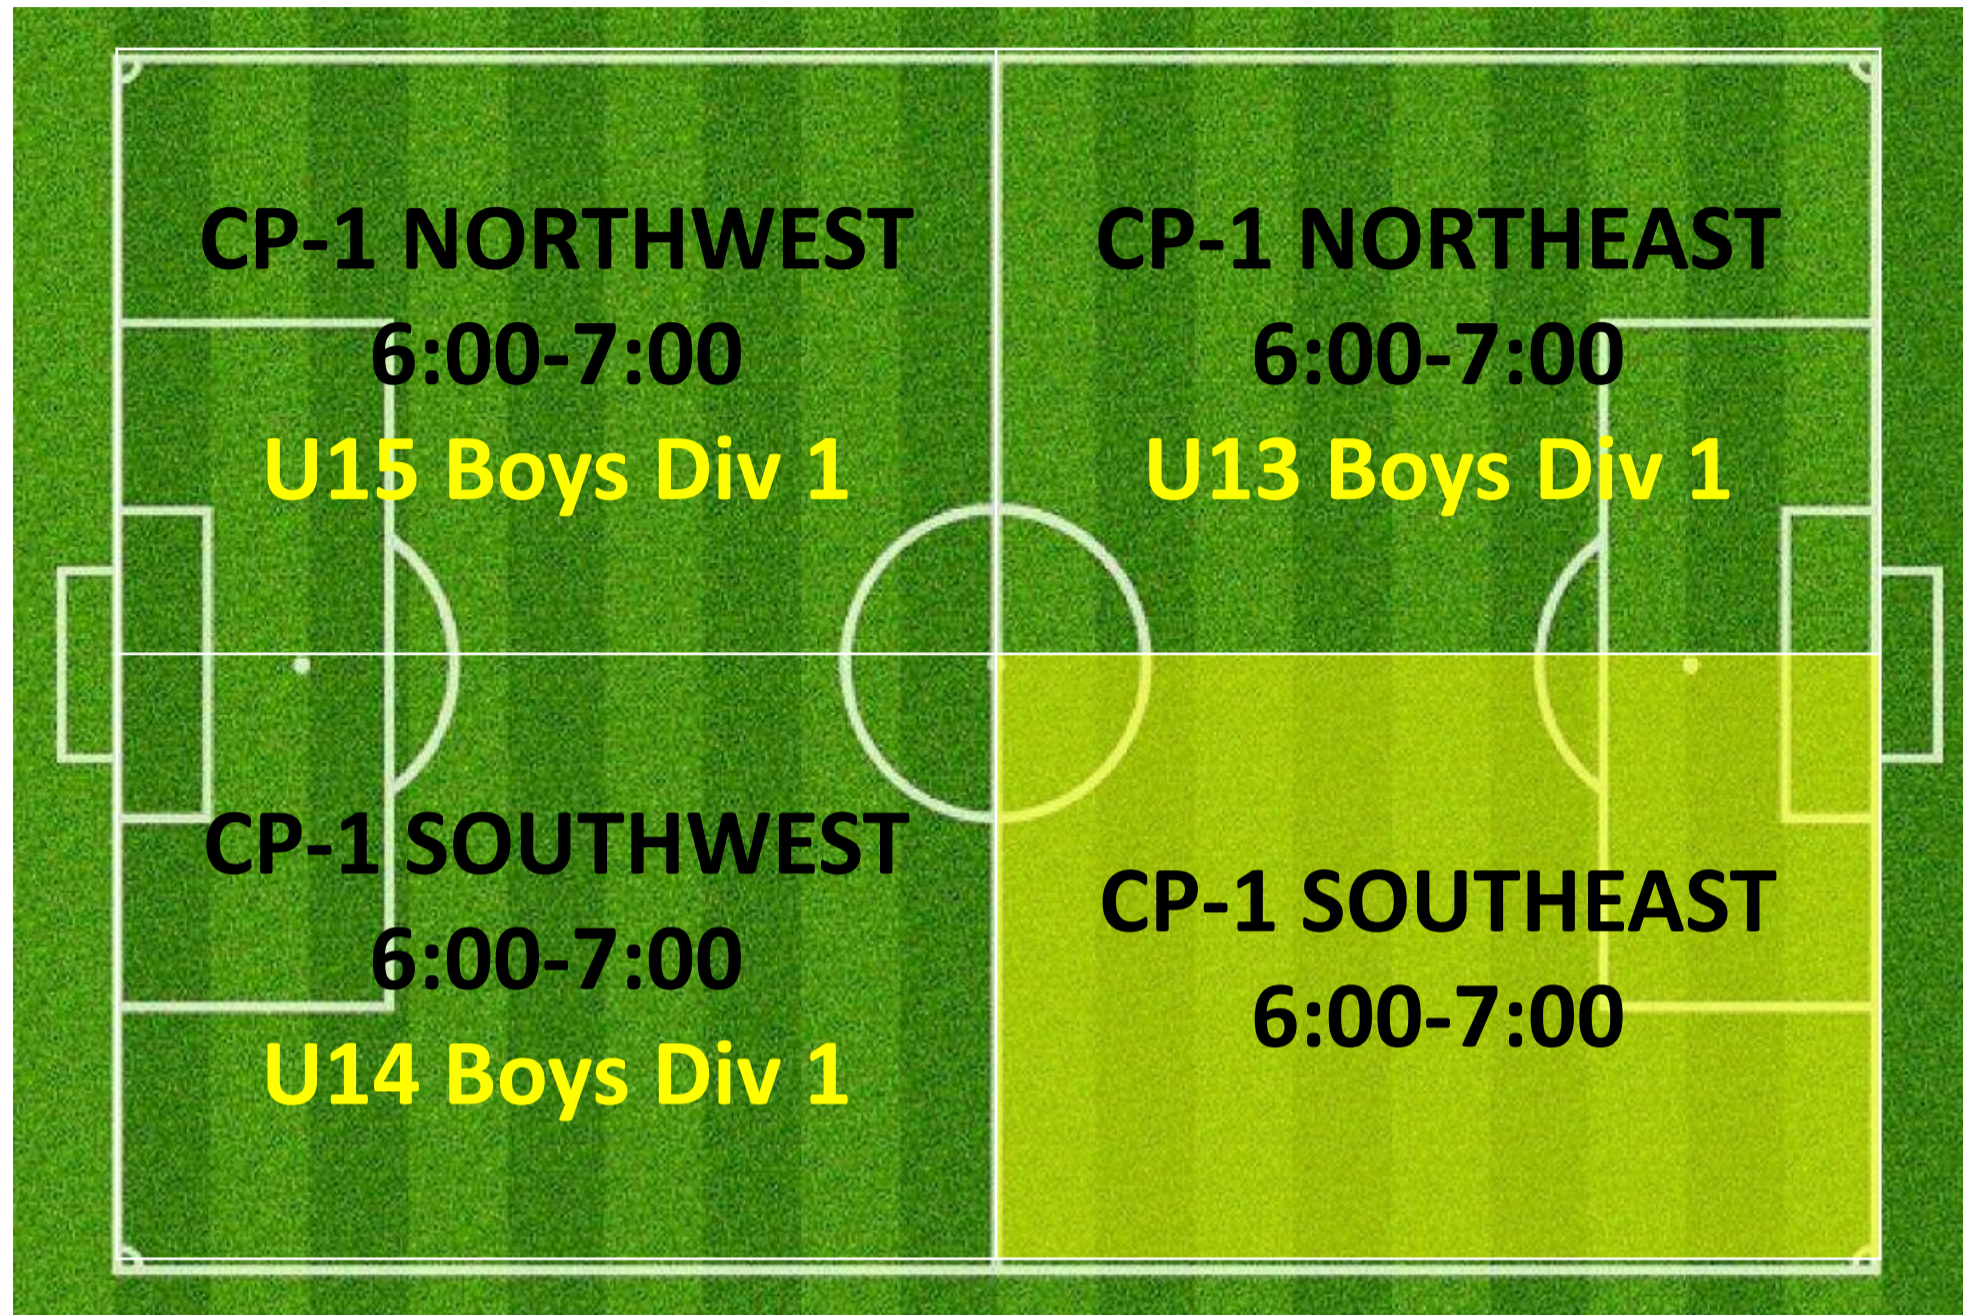

CAMPBELL 3

CAMPBELL 2

THURSDAY 6:00 – 7:30PM

LYSAGHT PARK

CAMPBELL 1

**Campbell 2
Reserved
Thursdays for
mid week
games**

CAMPBELL 3

CAMPBELL 2