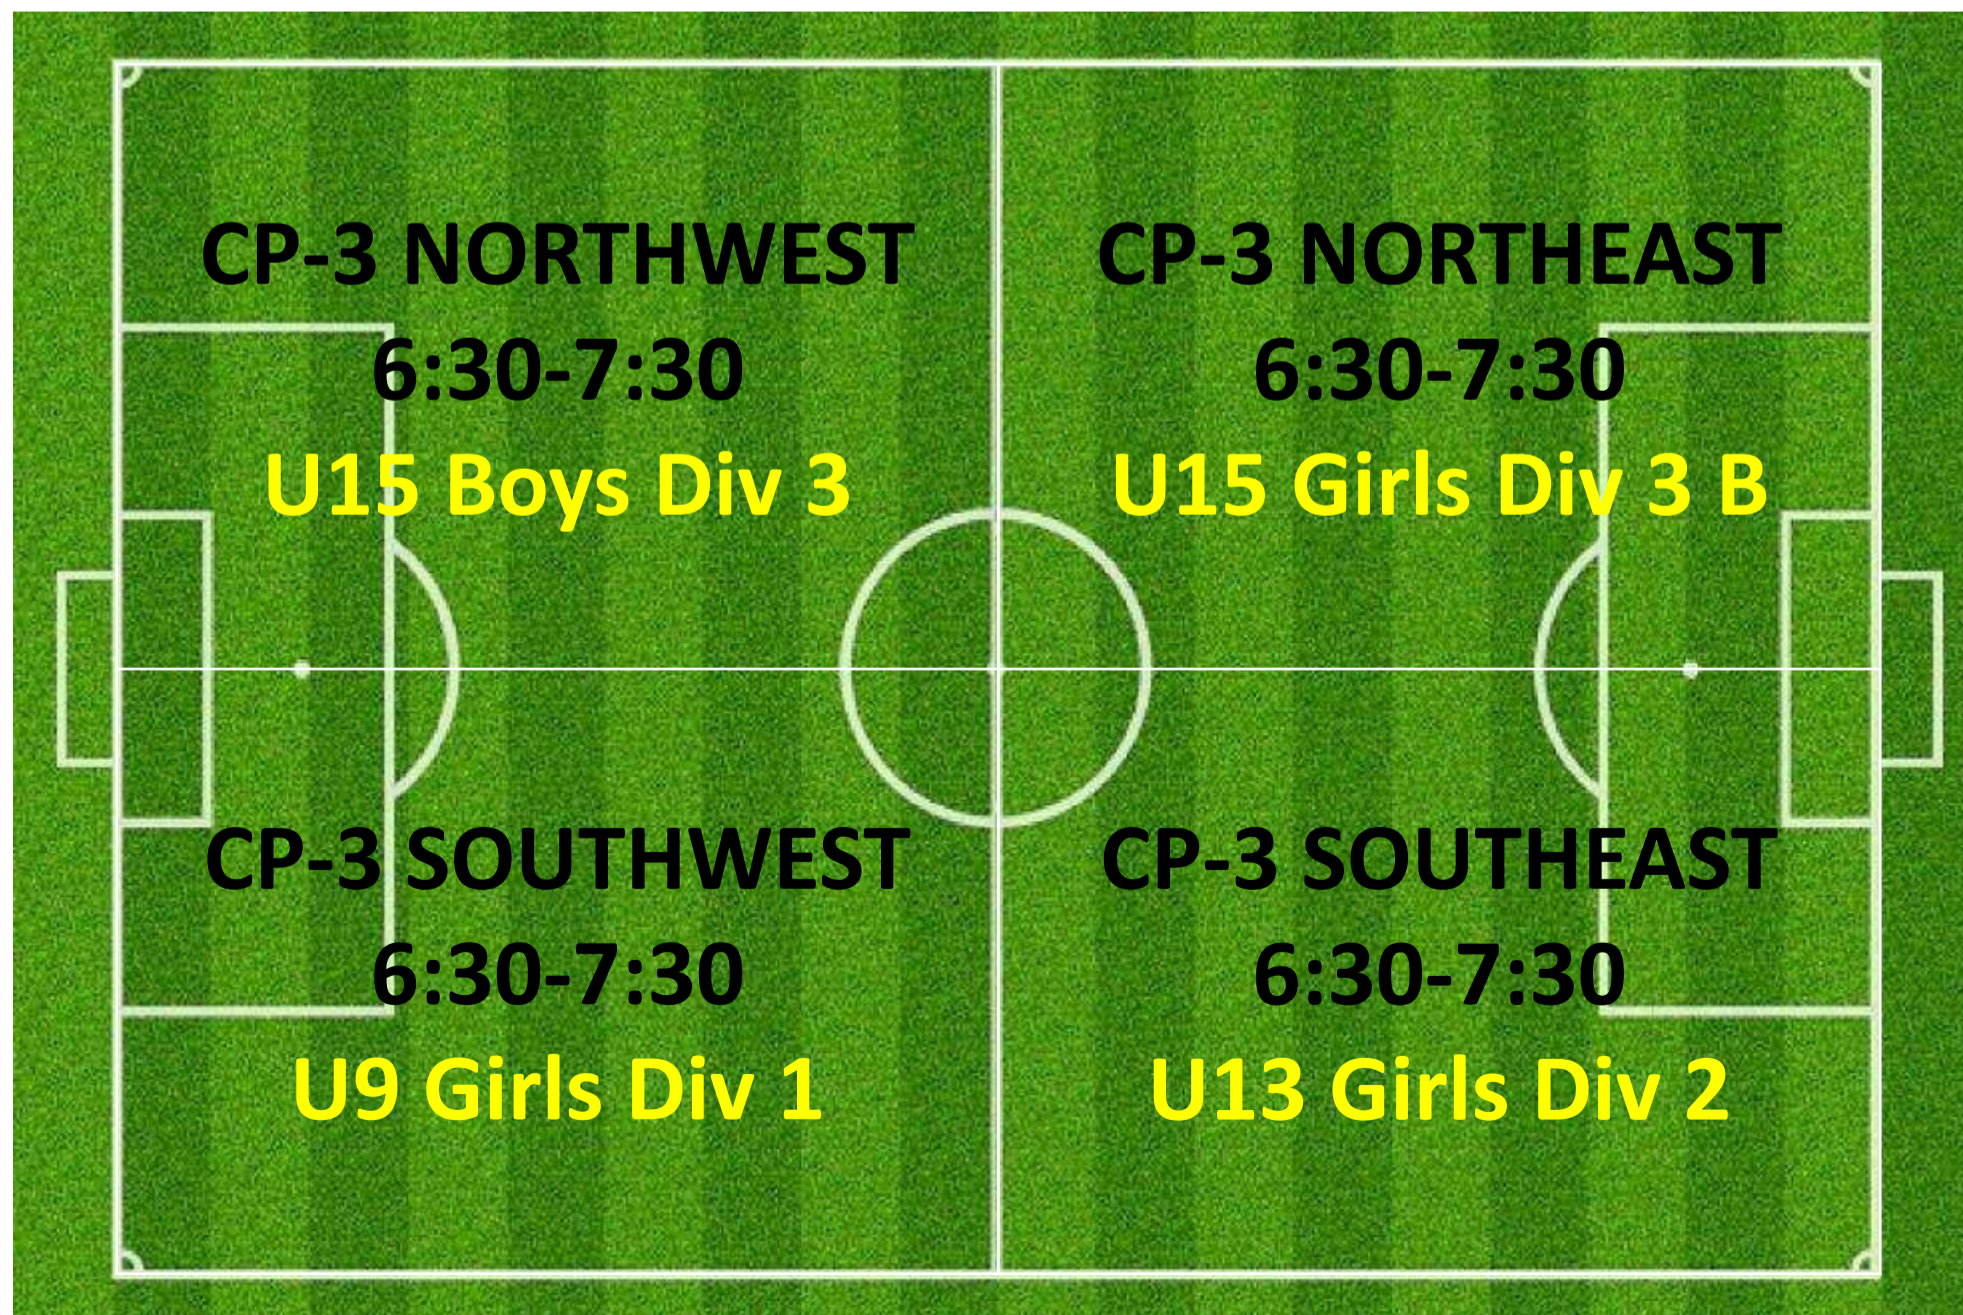

CAMPBELL 3

CAMPBELL 2

THURSDAY 6:00 – 7:30PM

LYSAGHT PARK

CAMPBELL 1

**Campbell 2
Reserved
Thursdays for
mid week
games**

CAMPBELL 3

CAMPBELL 2

THURSDAY 7:00 – 8:30PM

CAMPBELL 1

LYSAGHT PARK

CAMPBELL 3

CAMPBELL 2

THURSDAY 8:00 – 9:30PM

CAMPBELL 1

LYSAGHT PARK