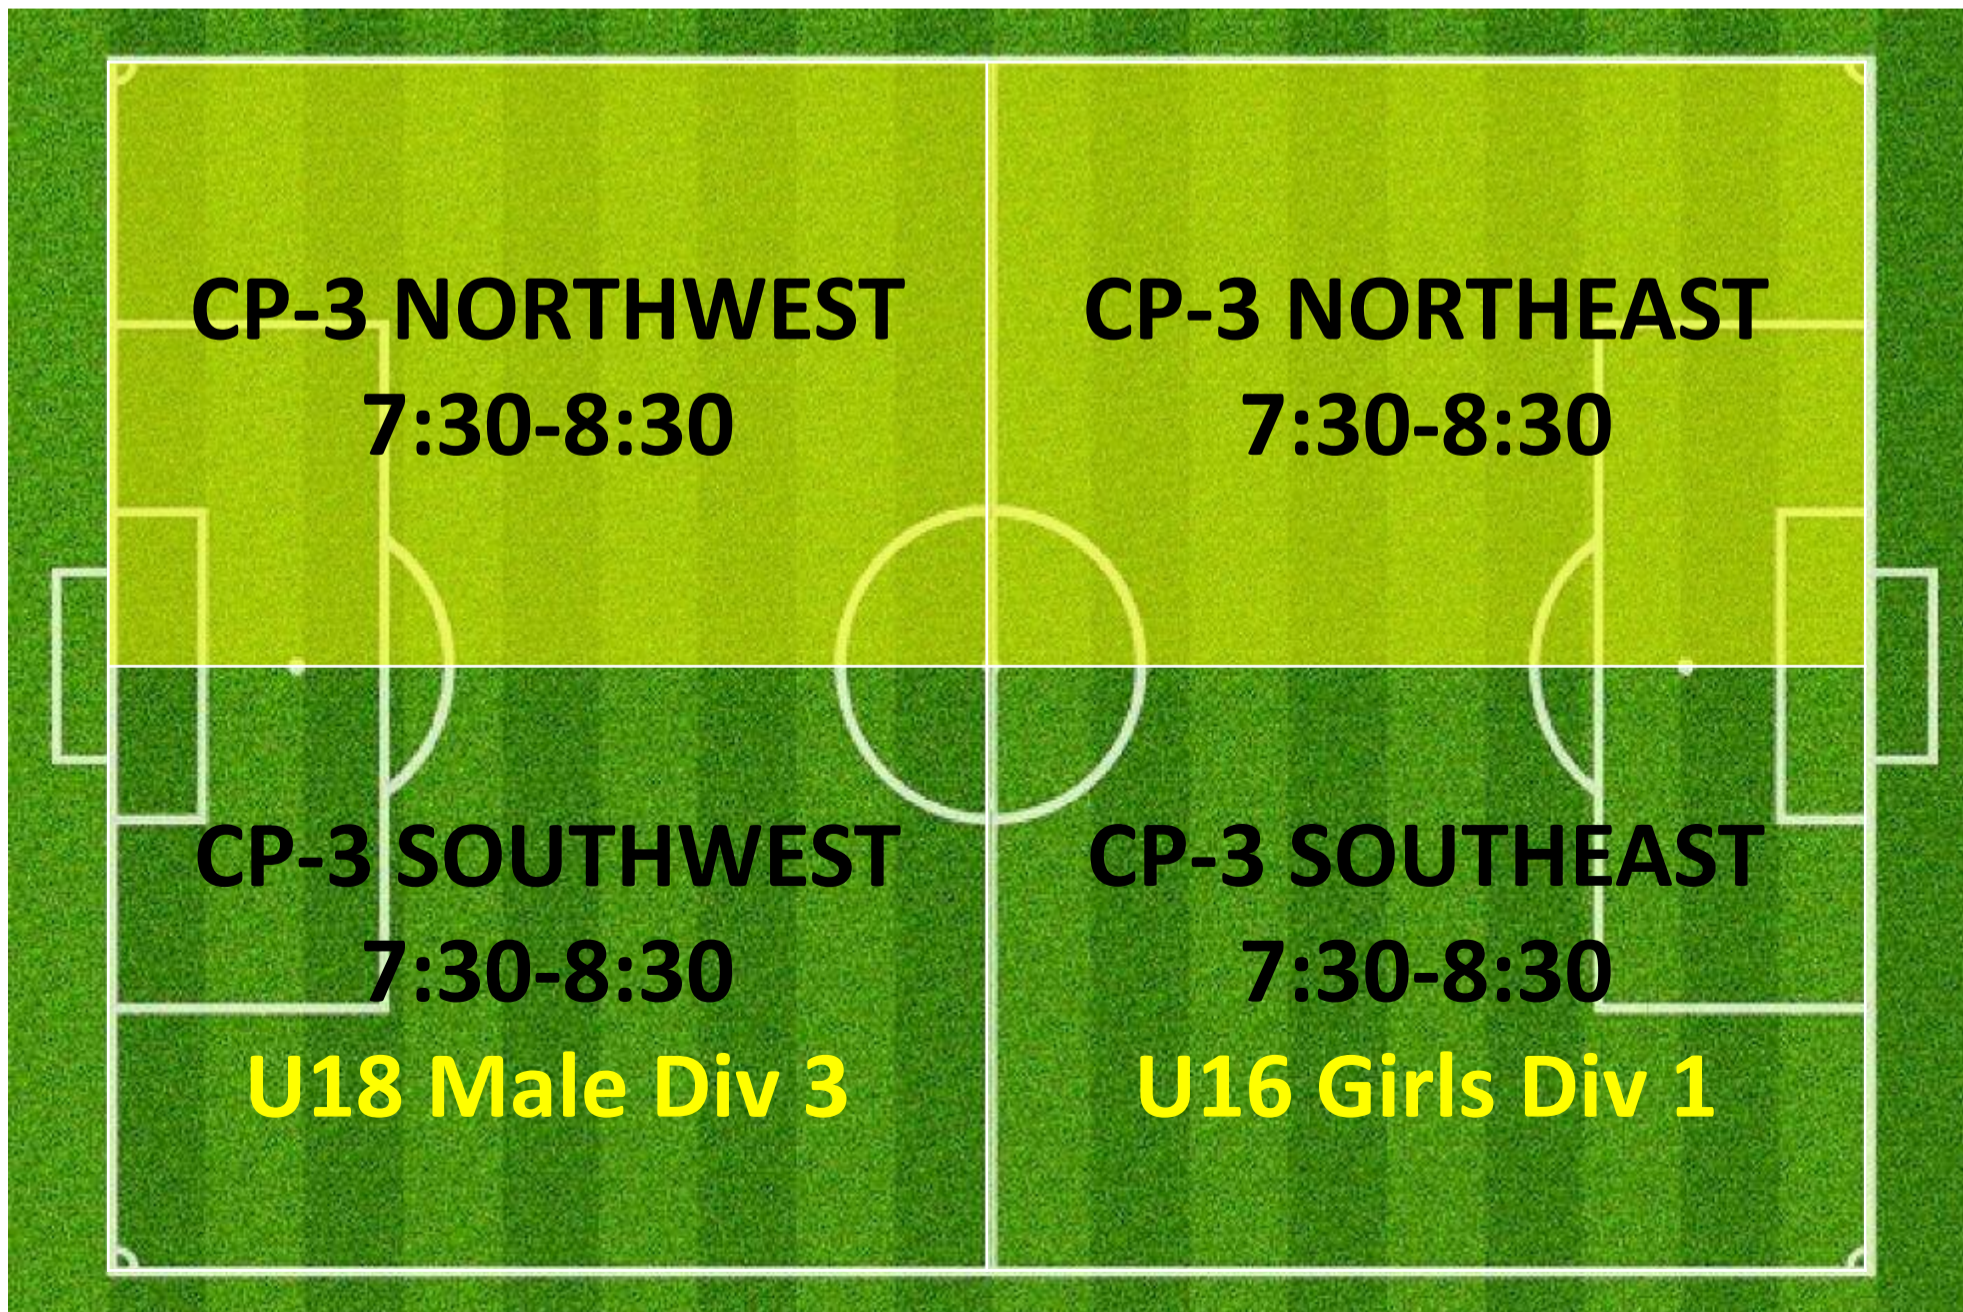

TUESDAY 6:30PM – 7:30PM LYSAGHT PARK

CAMPBELL 1

CAMPBELL 3

CAMPBELL 2

TUESDAY 7:00PM – 8:00PM LYSAGHT PARK

CAMPBELL 1

CAMPBELL 3

CAMPBELL 2

TUESDAY 8:00PM – 9:30PM LYSAGHT PARK

CAMPBELL 1

CAMPBELL 3

CAMPBELL 2

TUESDAY 8:00PM – 9:30PM LYSAGHT PARK

CAMPBELL 1

**ALTERNATE
SETUP FOR NO
MAKE UP GAME**

CAMPBELL 3