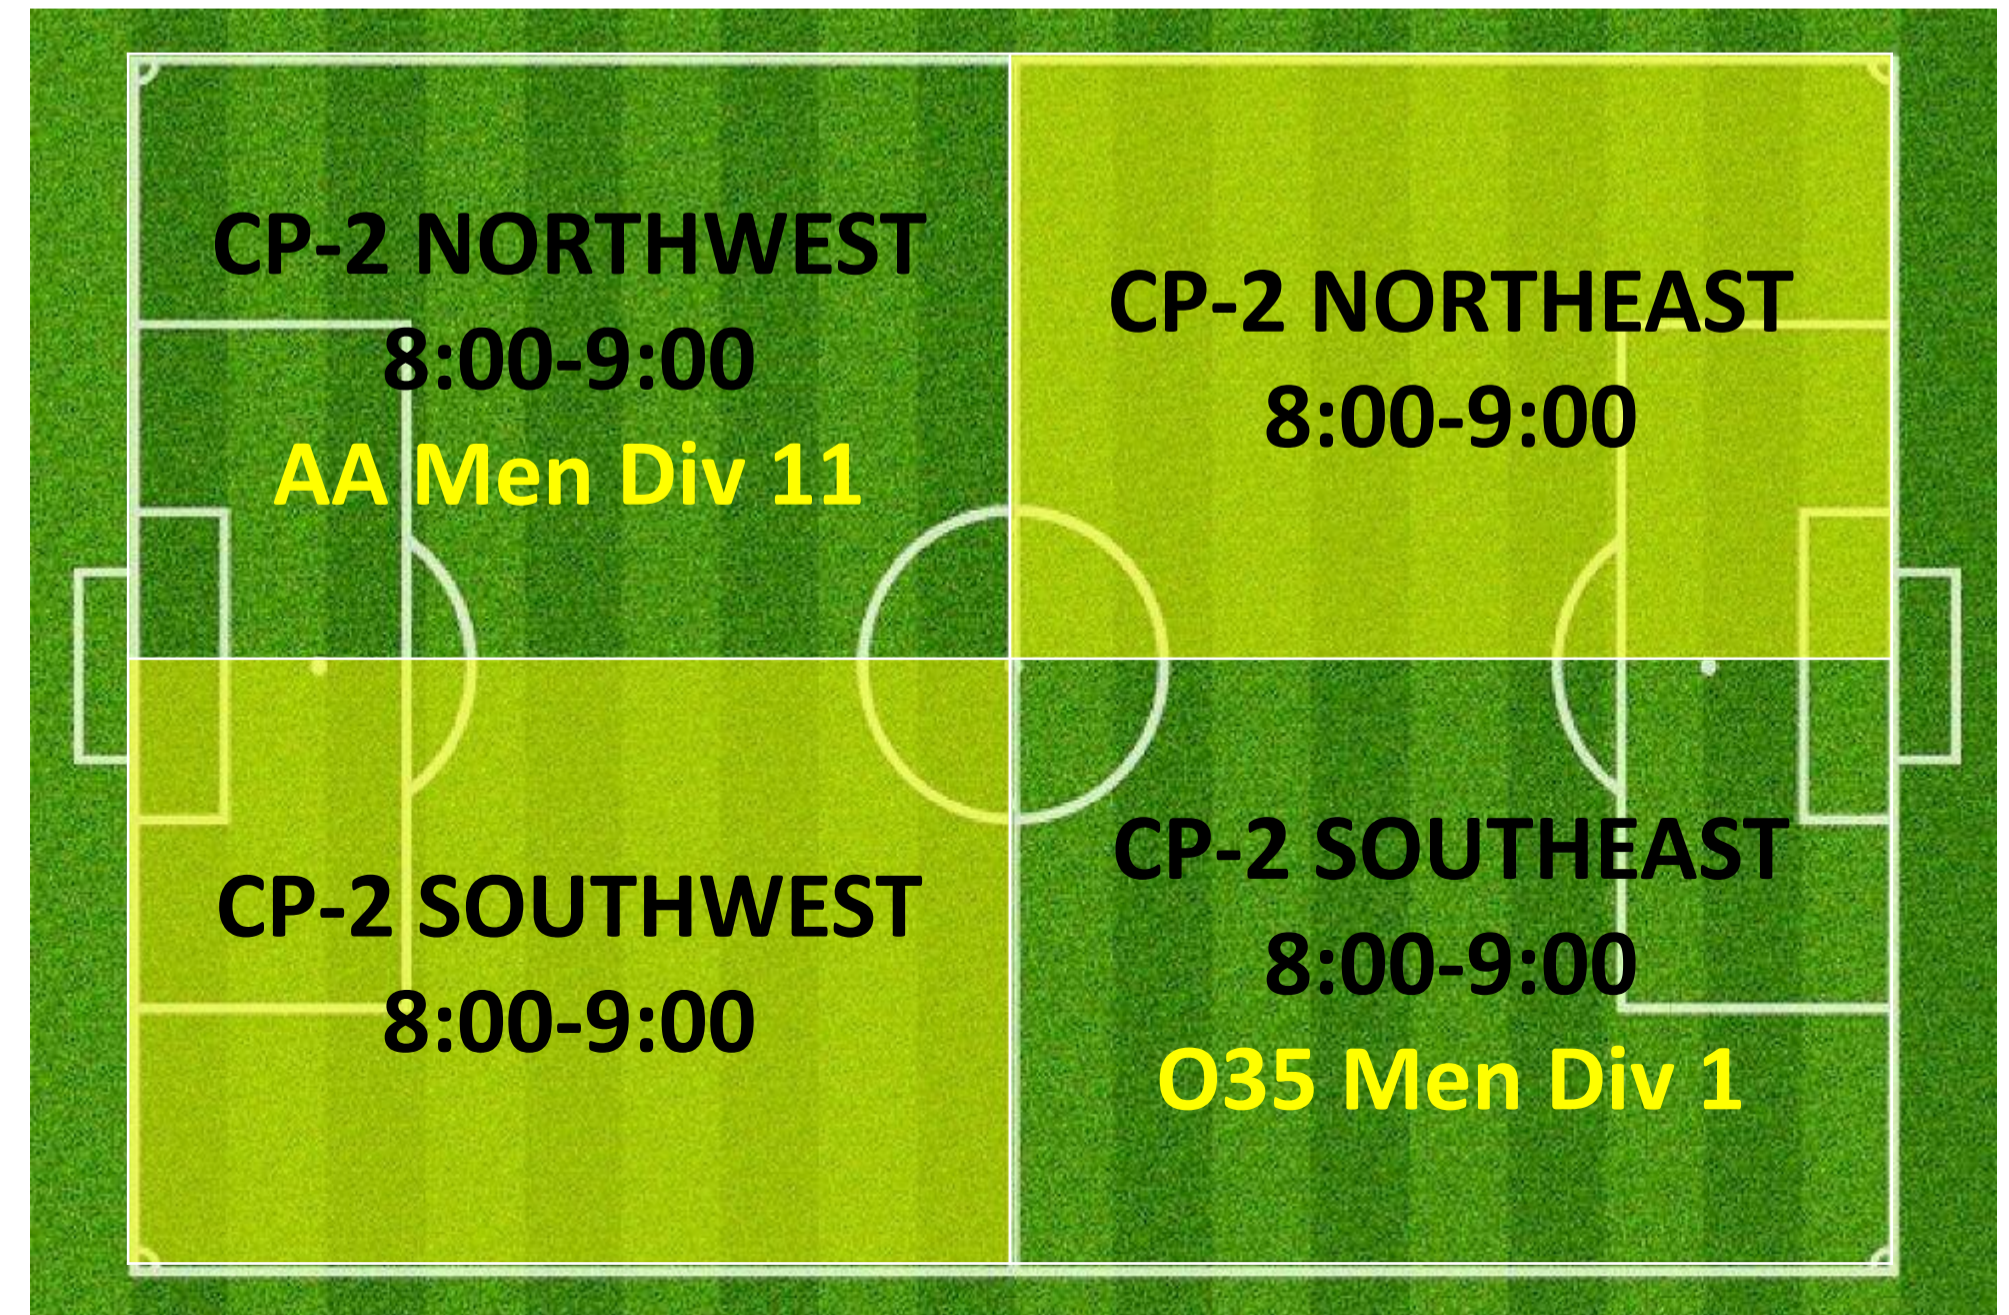

TUESDAY 8:00PM – 9:30PM LYSAGHT PARK

CAMPBELL 1

CAMPBELL 3

CAMPBELL 2

TUESDAY 8:00PM – 9:30PM LYSAGHT PARK

CAMPBELL 1

**ALTERNATE
SETUP FOR NO
MAKE UP GAME**

CAMPBELL 3