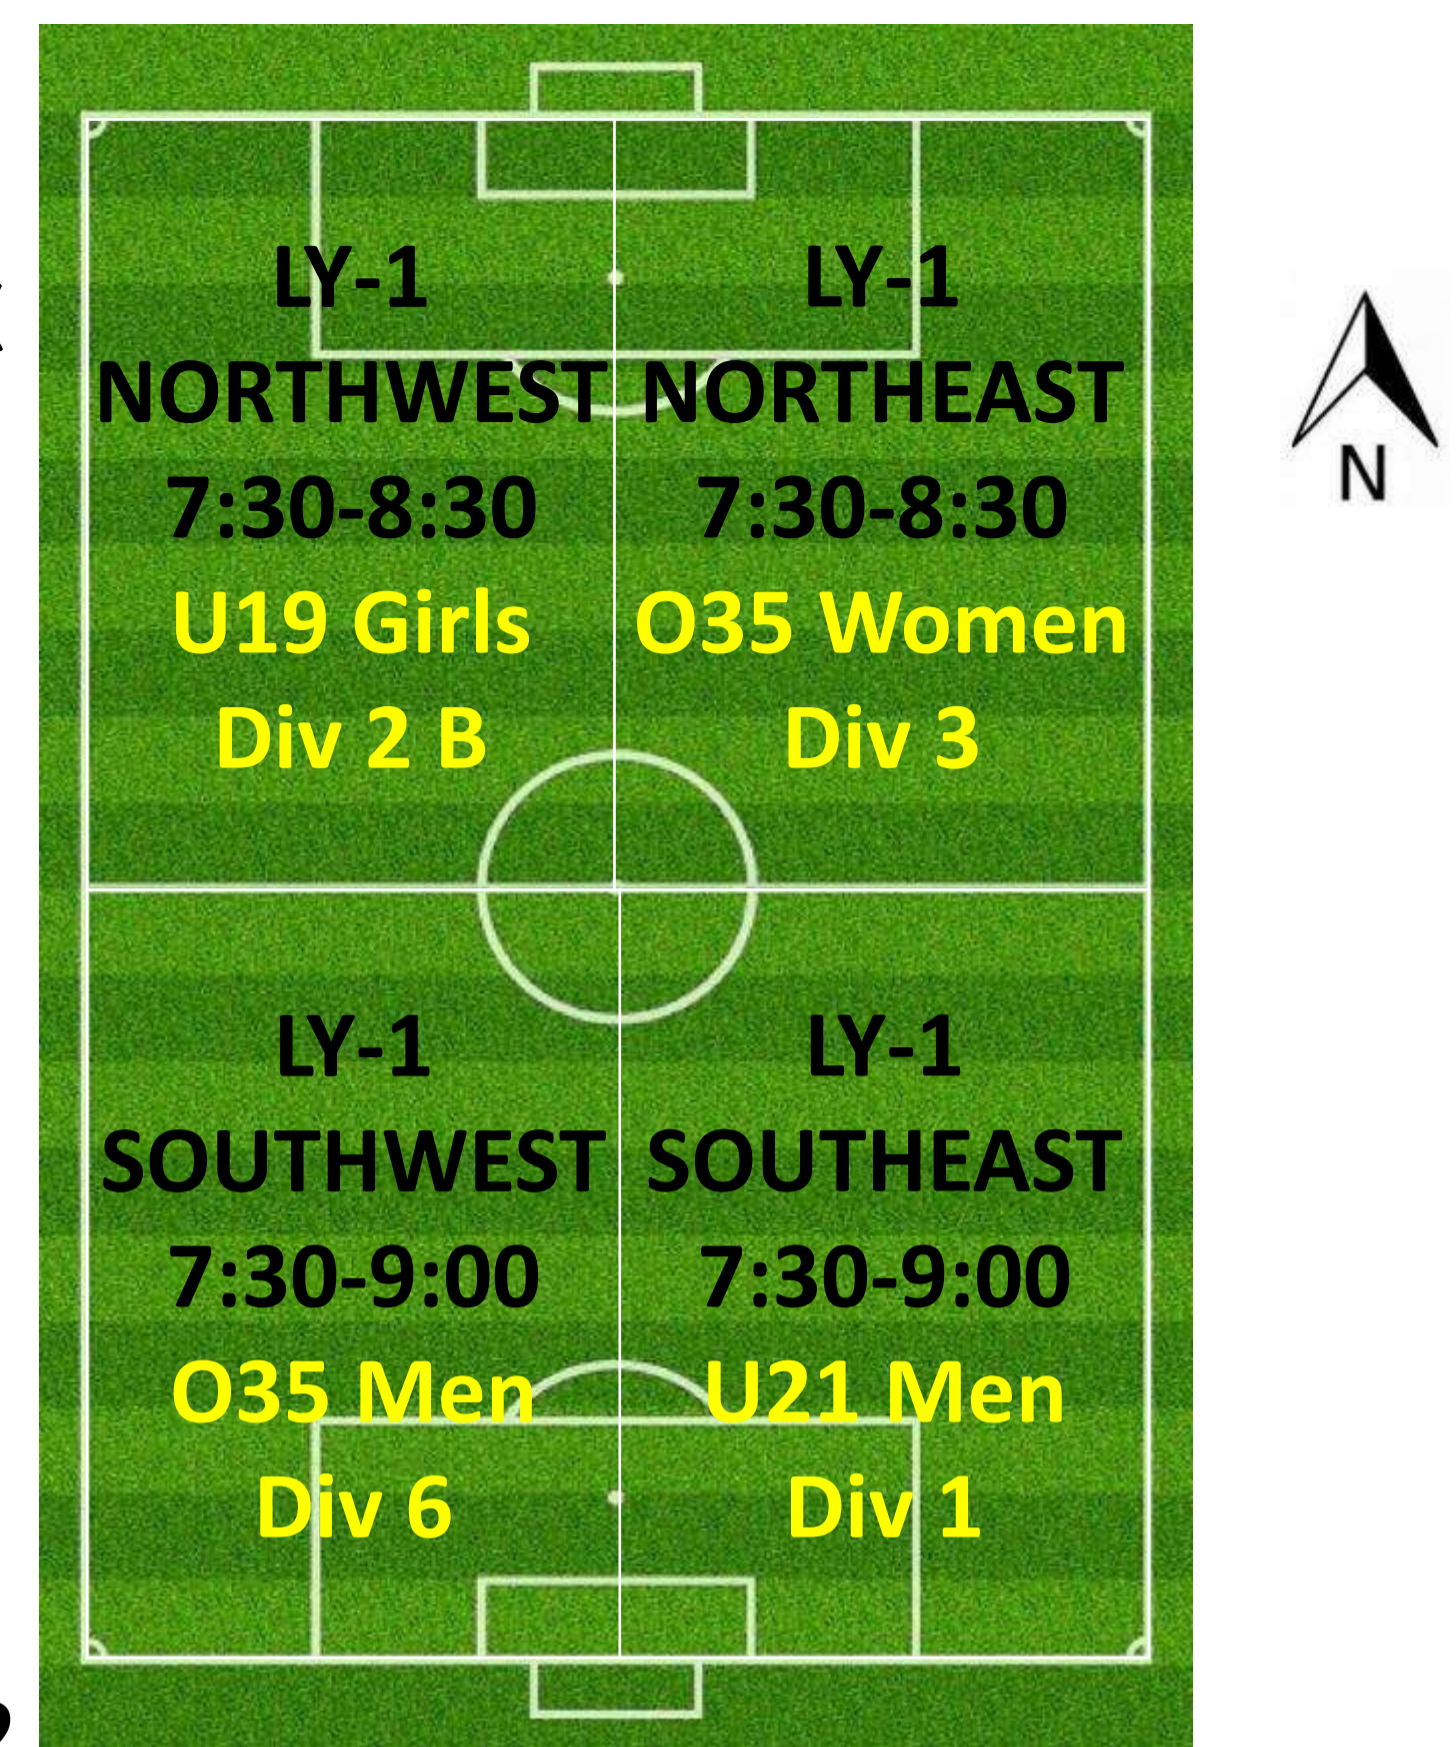

WEDNESDAY 6:00 – 7:30PM LYSAGHT PARK

CAMPBELL 1

CAMPBELL 3

CAMPBELL 2

WEDNESDAY 7:00-8:30PM

CAMPBELL 1

LYSAGHT PARK

CAMPBELL 3

CAMPBELL 2

WEDNESDAY 8:30-9:30PM

CAMPBELL 1

CAMPBELL 3

LYSAGHT PARK

CAMPBELL 2

WEDNESDAY 7:00PM – 9:00PM

CAMPBELL 1