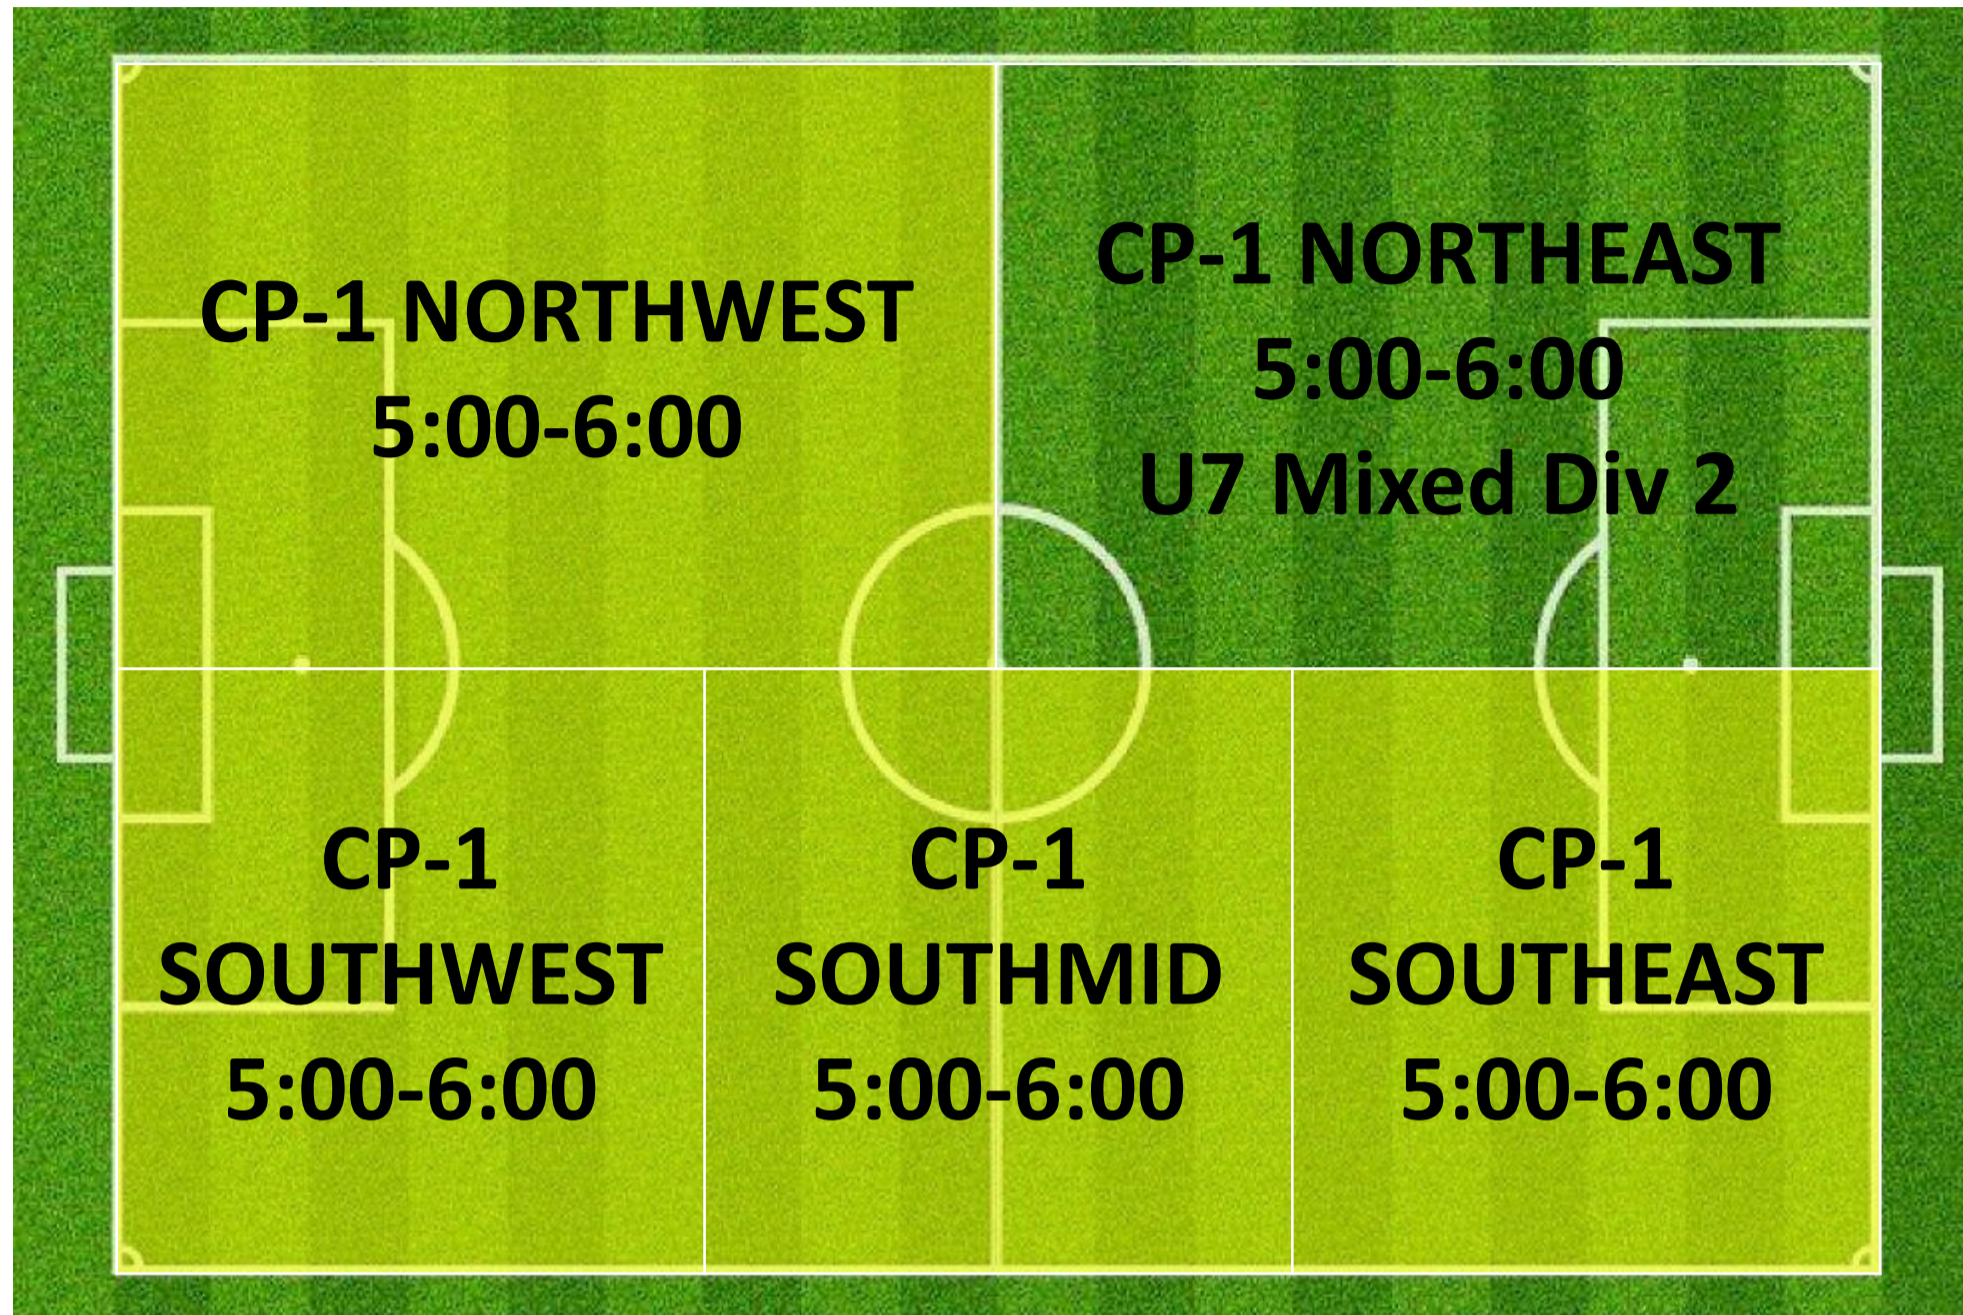

THURSDAY 4:00 – 5:30PM

LYSAGHT PARK

CAMPBELL 1

CAMPBELL 3

CAMPBELL 2

THURSDAY 5:00 – 6:30PM

LYSAGHT PARK

CAMPBELL 1

CAMPBELL 3

CAMPBELL 2

THURSDAY 6:00 – 7:30PM

LYSAGHT PARK

CAMPBELL 1

**Campbell 2
Reserved
Thursdays for
mid week
games**

CAMPBELL 3

CAMPBELL 2