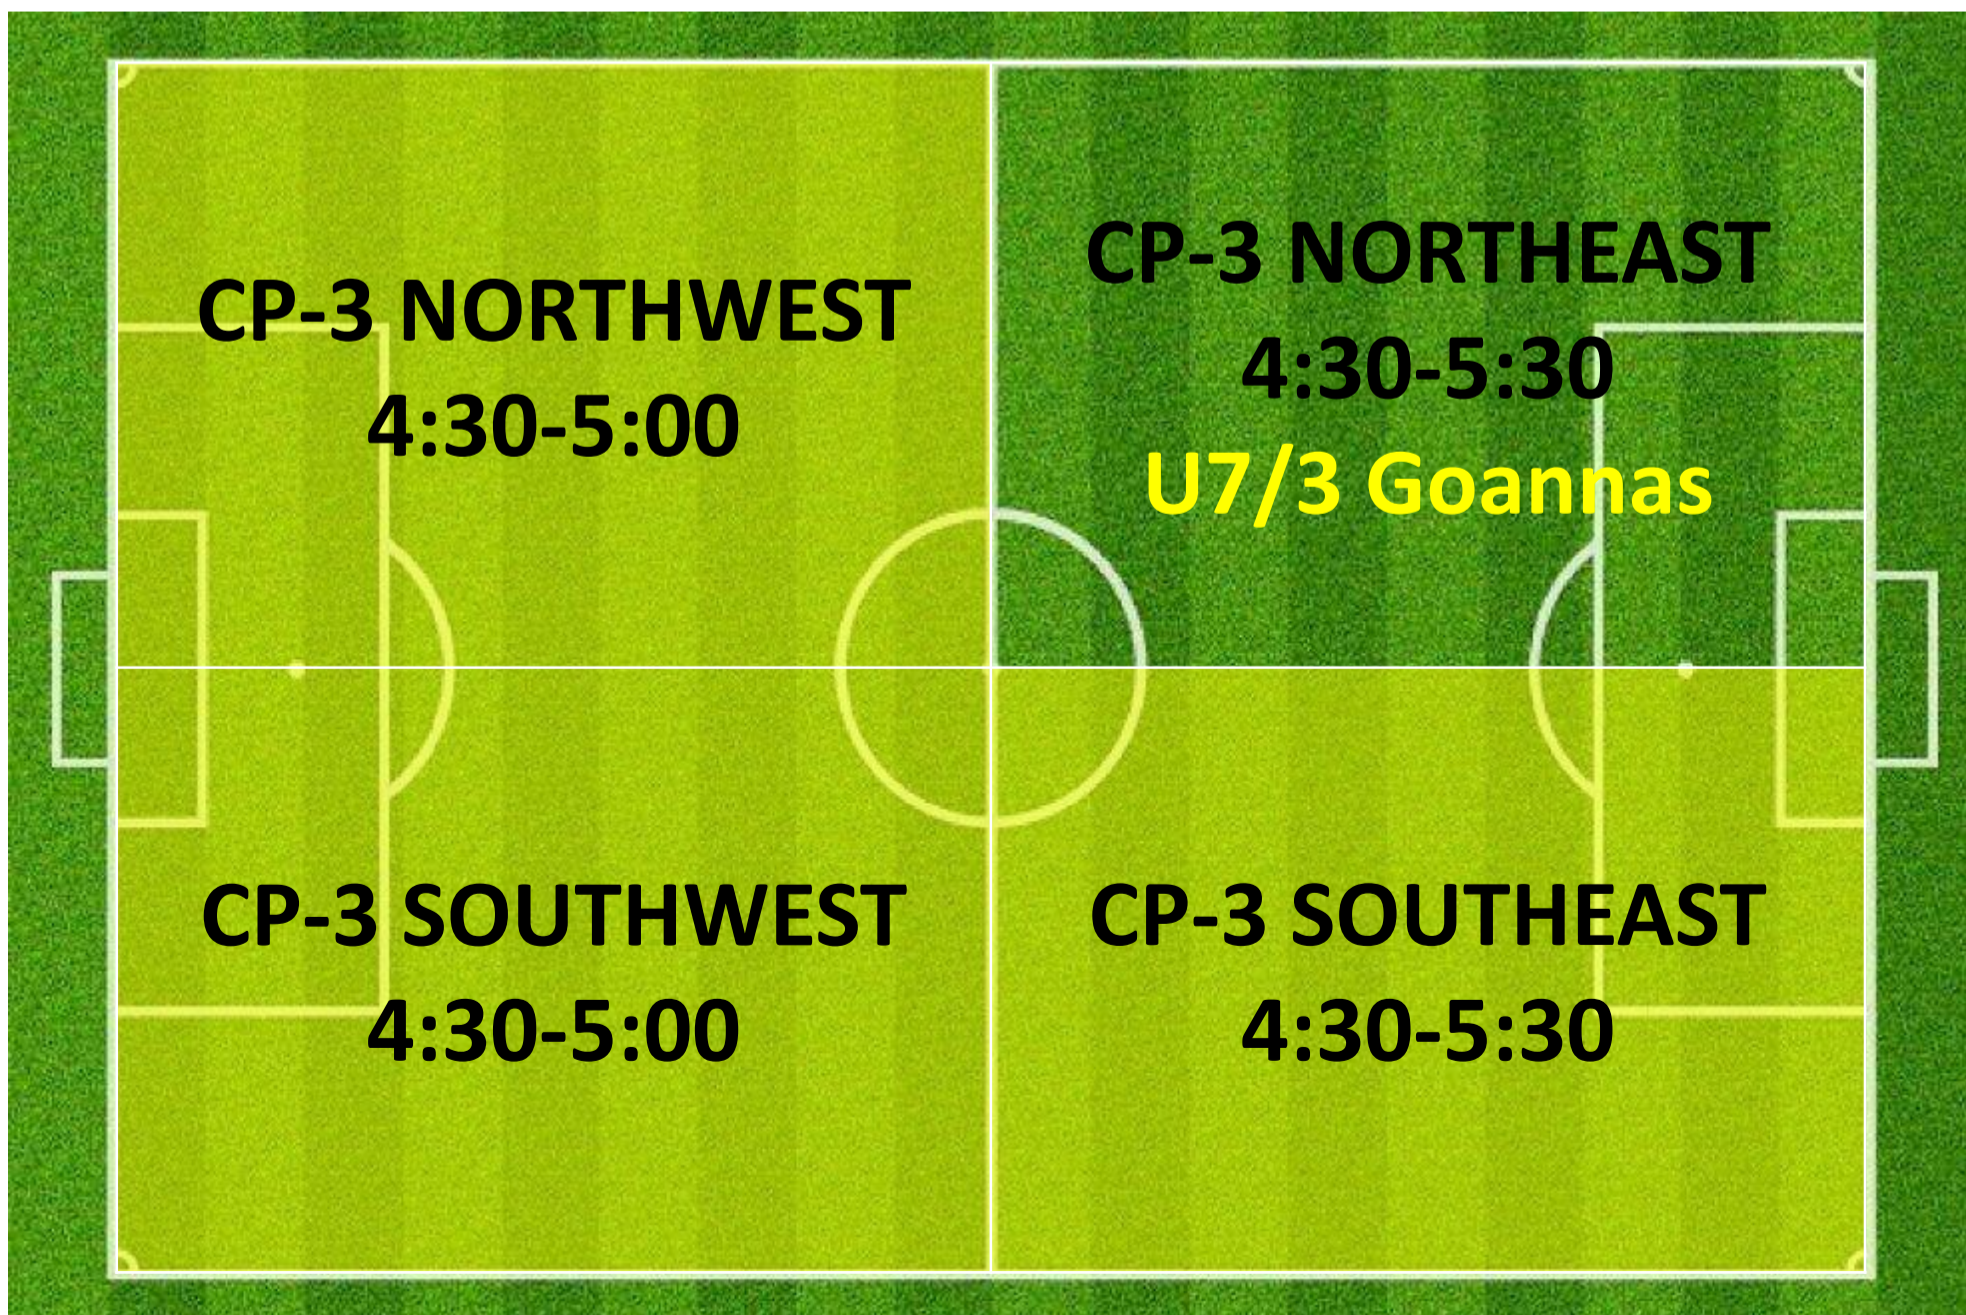

TUESDAY 4:30PM – 5:30PM LYSAGHT PARK

CAMPBELL 1

CAMPBELL 3

CAMPBELL 2