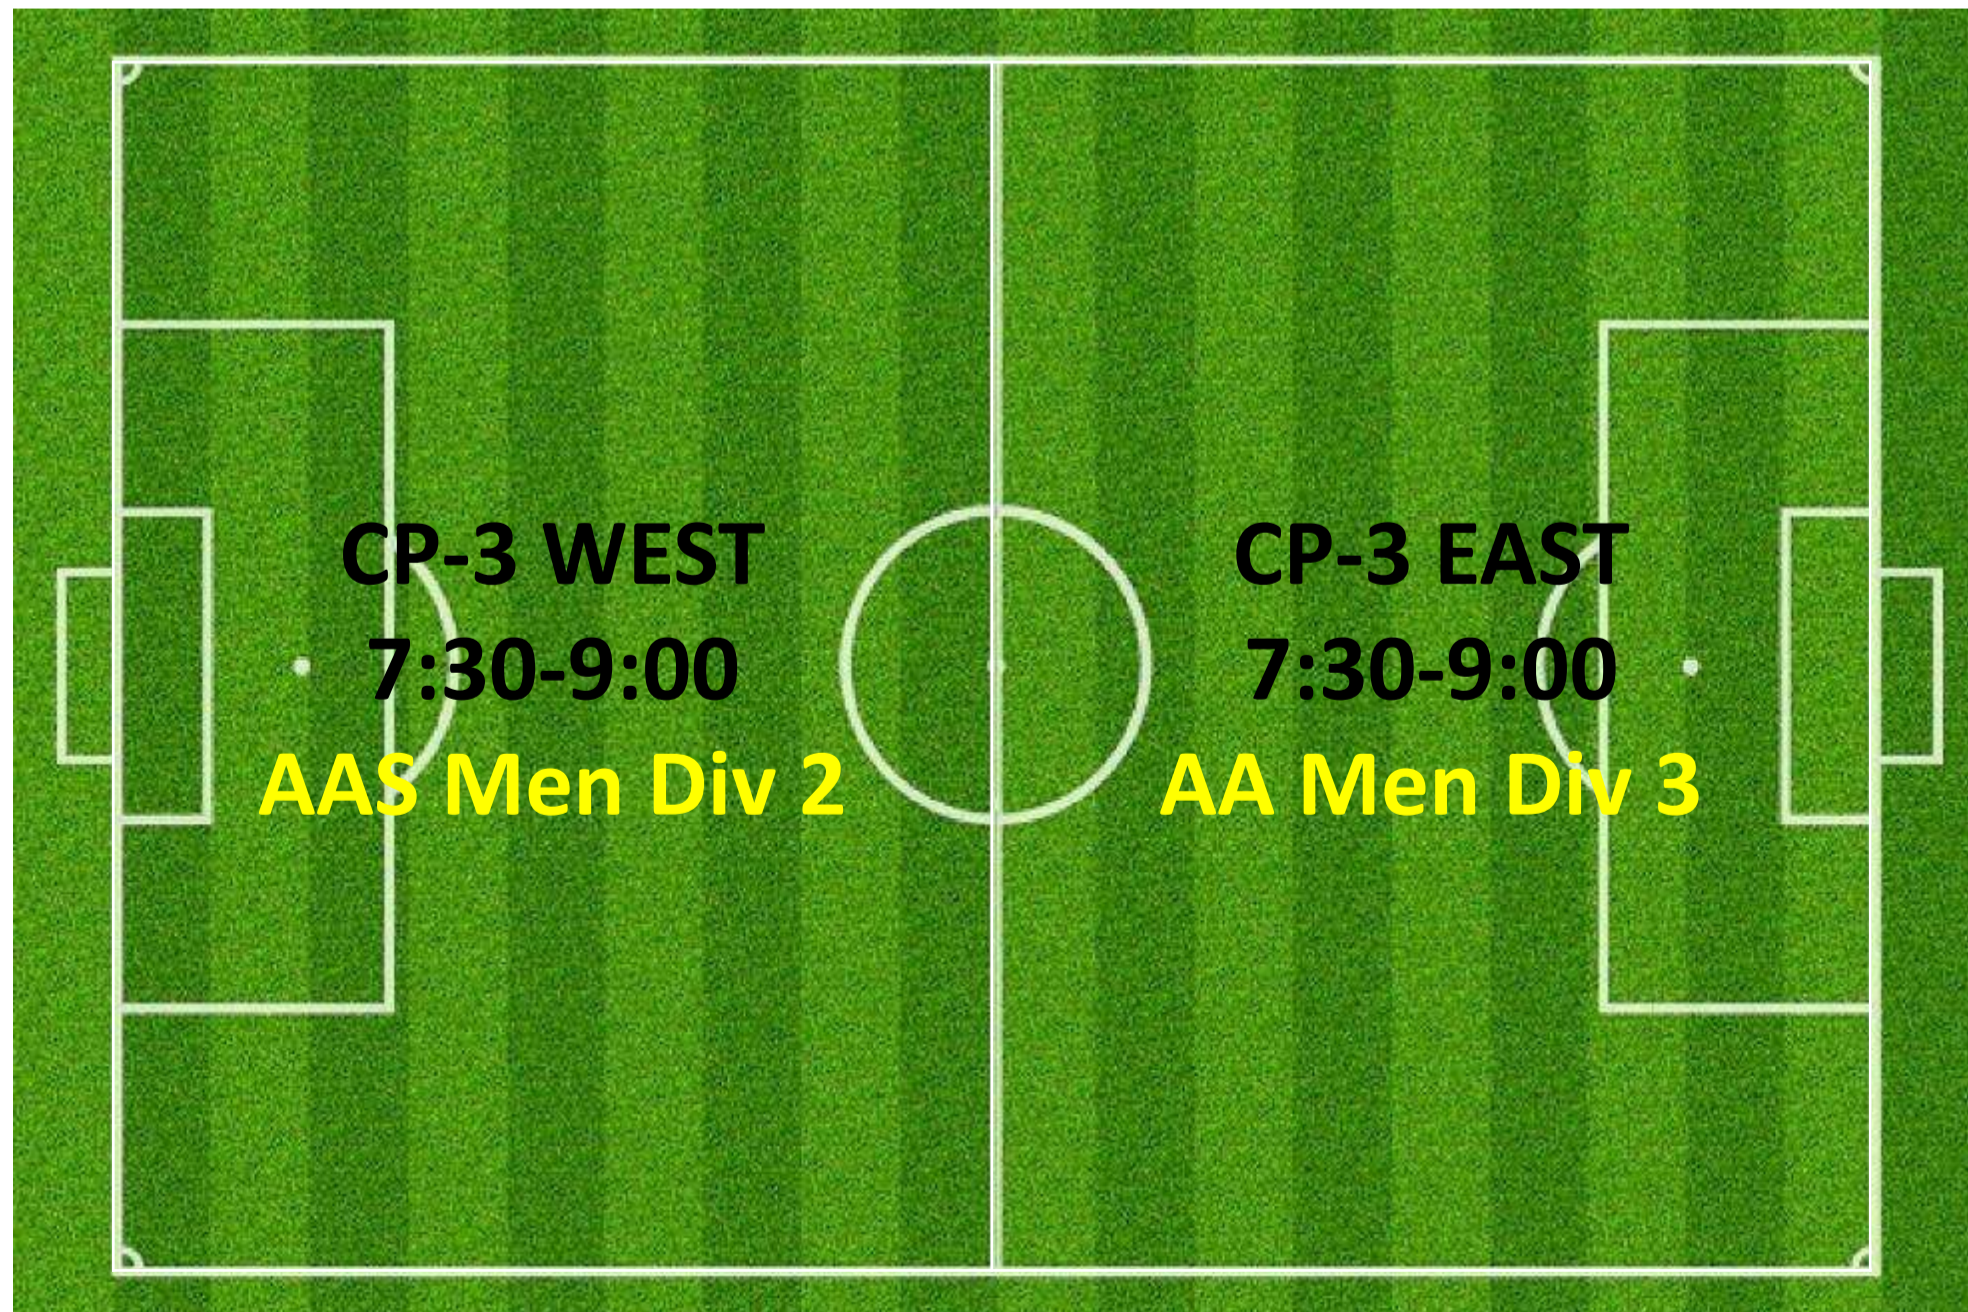

WEDNESDAY 7:00PM – 9:00PM

**ALTERNATE
SETUP WHEN
NO GAME
SCHEDULED**

CAMPBELL 3