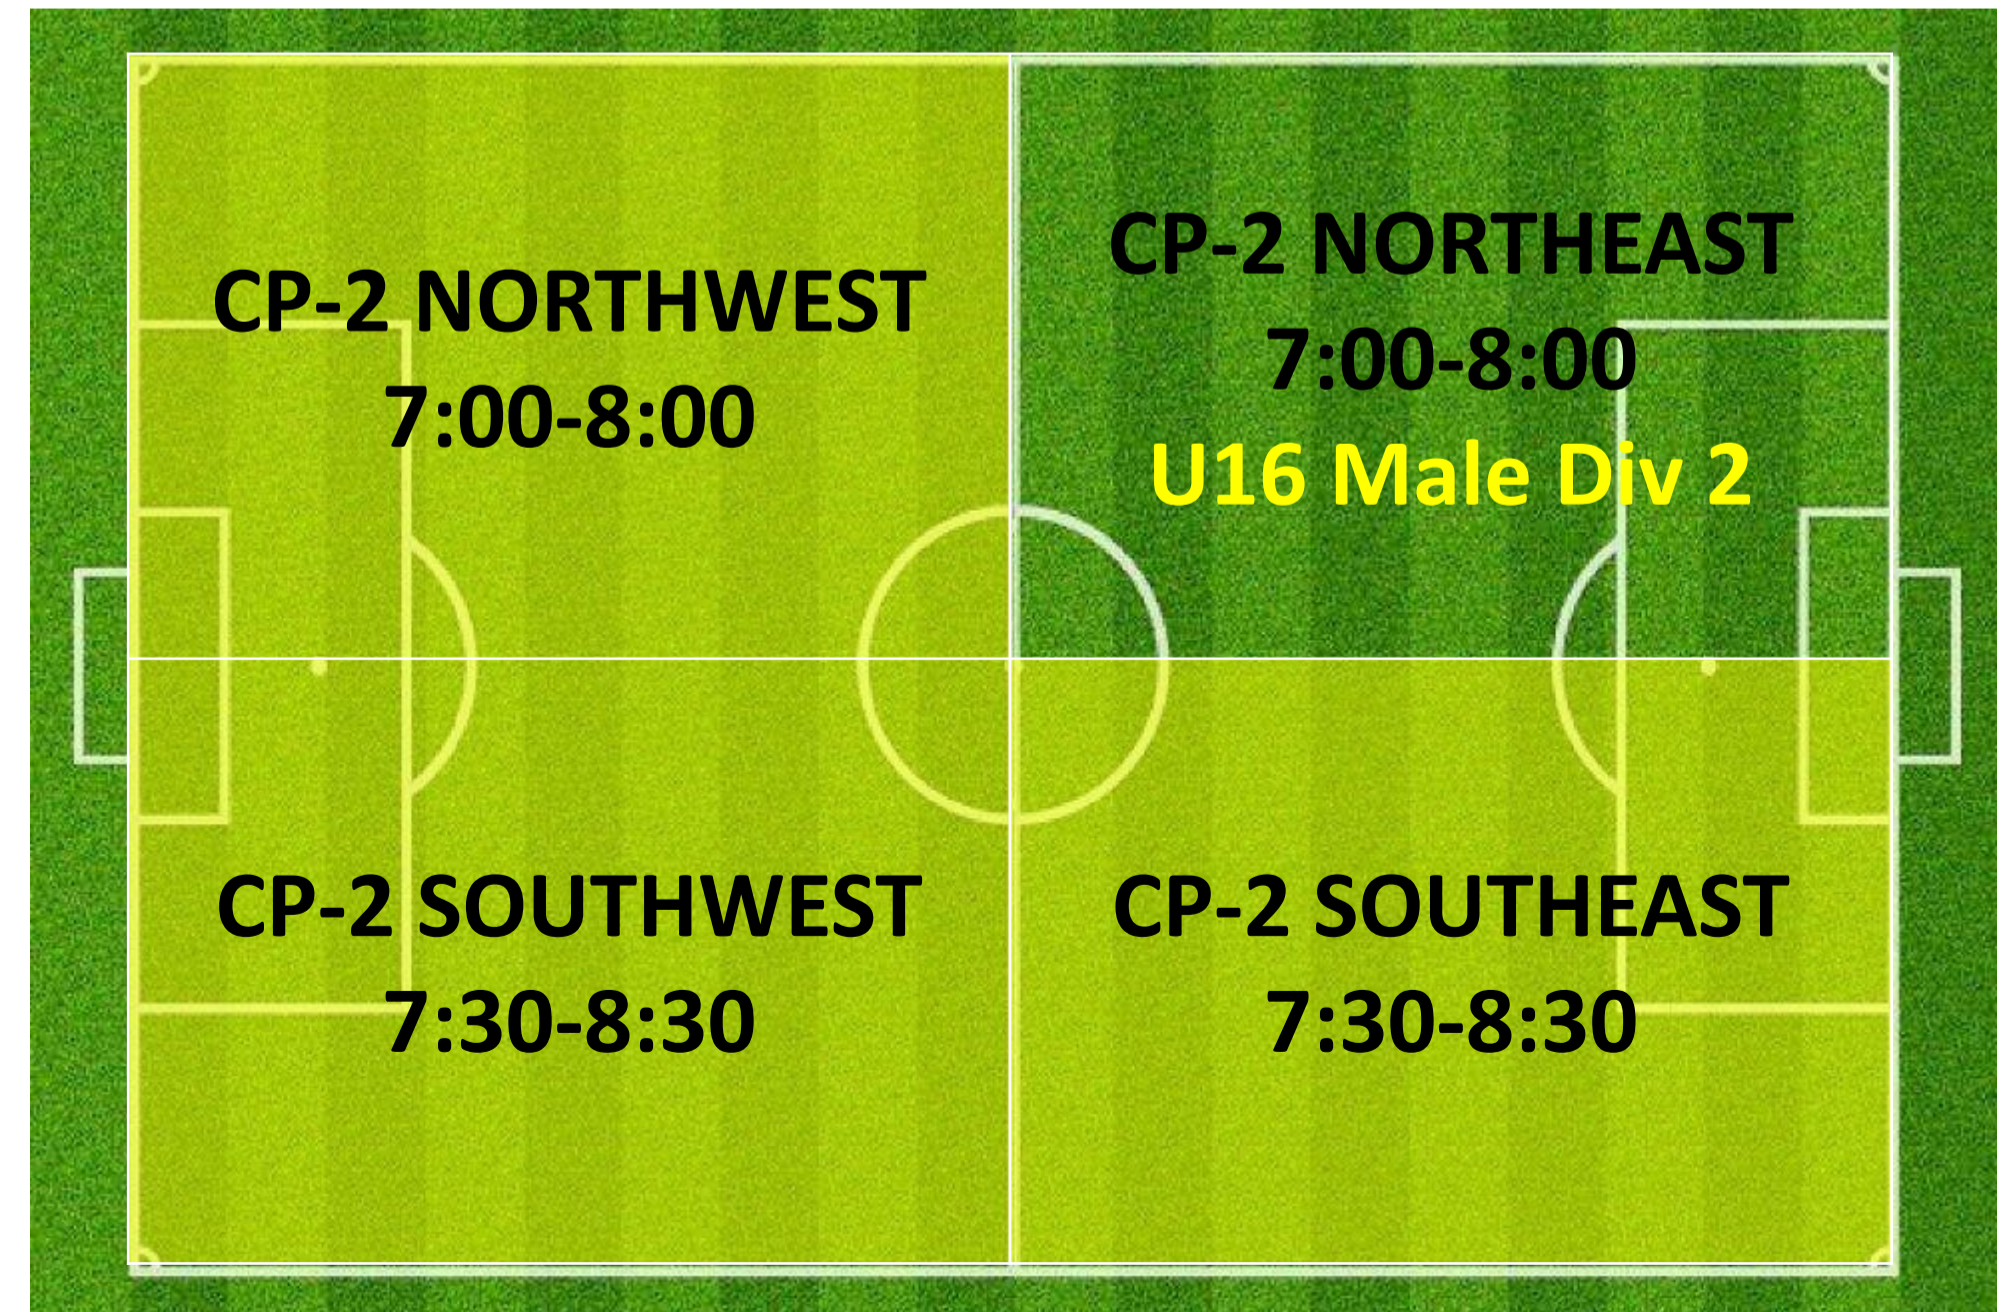

TUESDAY 6:30PM – 7:30PM LYSAGHT PARK

CAMPBELL 1

CAMPBELL 3

CAMPBELL 2

TUESDAY 7:00PM – 8:00PM LYSAGHT PARK

CAMPBELL 1

CAMPBELL 3

CAMPBELL 2