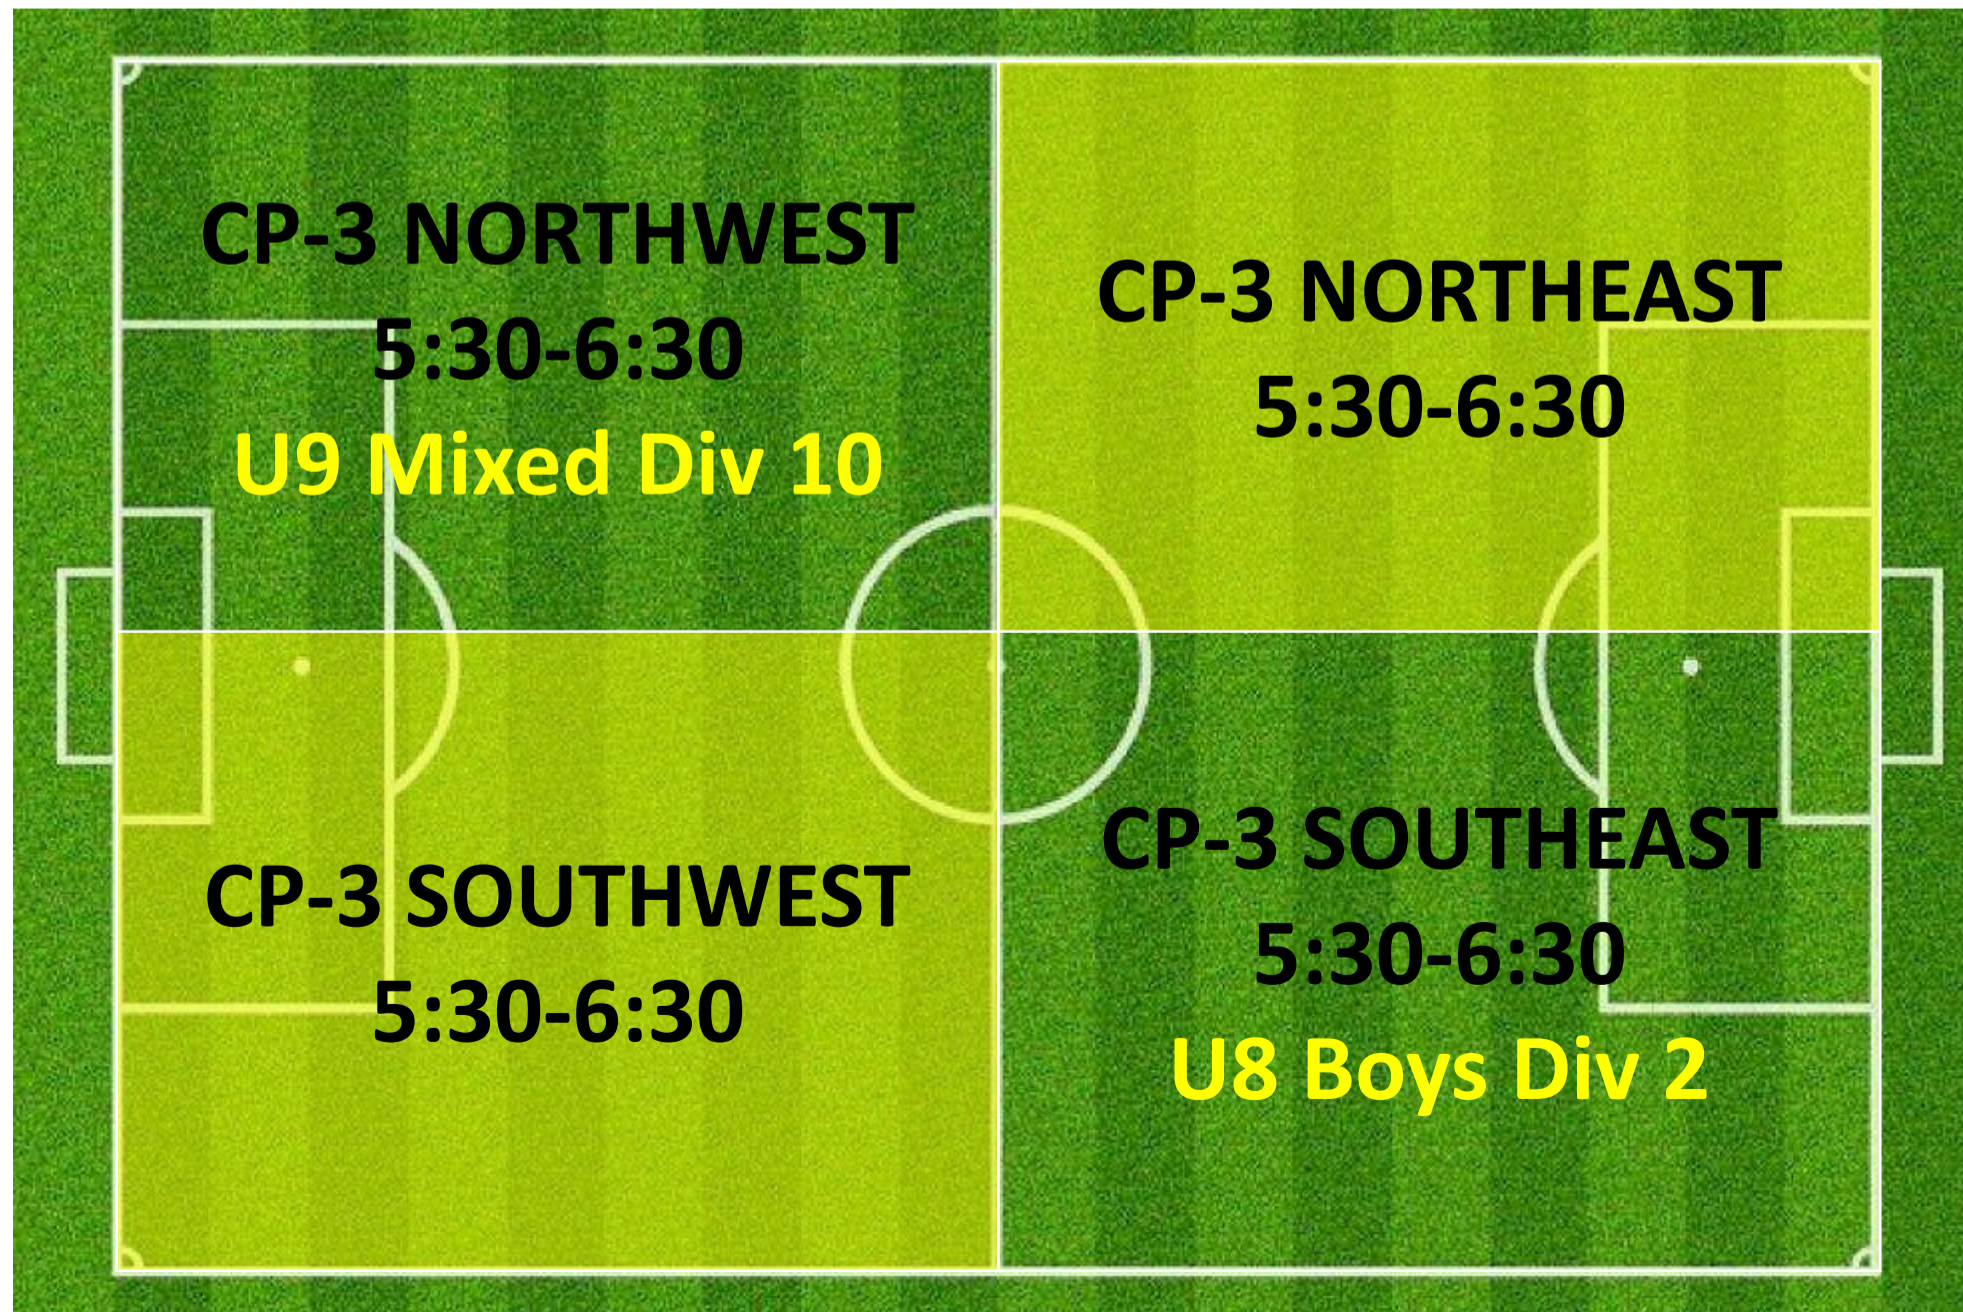

WEDNESDAY 4:00 – 5:30PM LYSAGHT PARK

CAMPBELL 1

CAMPBELL 3

CAMPBELL 2

WEDNESDAY 5:00 – 6:30PM LYSAGHT PARK

CAMPBELL 1

CAMPBELL 3

CAMPBELL 2

WEDNESDAY 6:00 – 7:30PM LYSAGHT PARK

CAMPBELL 1

CAMPBELL 3

CAMPBELL 2

WEDNESDAY 7:00-8:30PM

CAMPBELL 1

LYSAGHT PARK

CAMPBELL 3