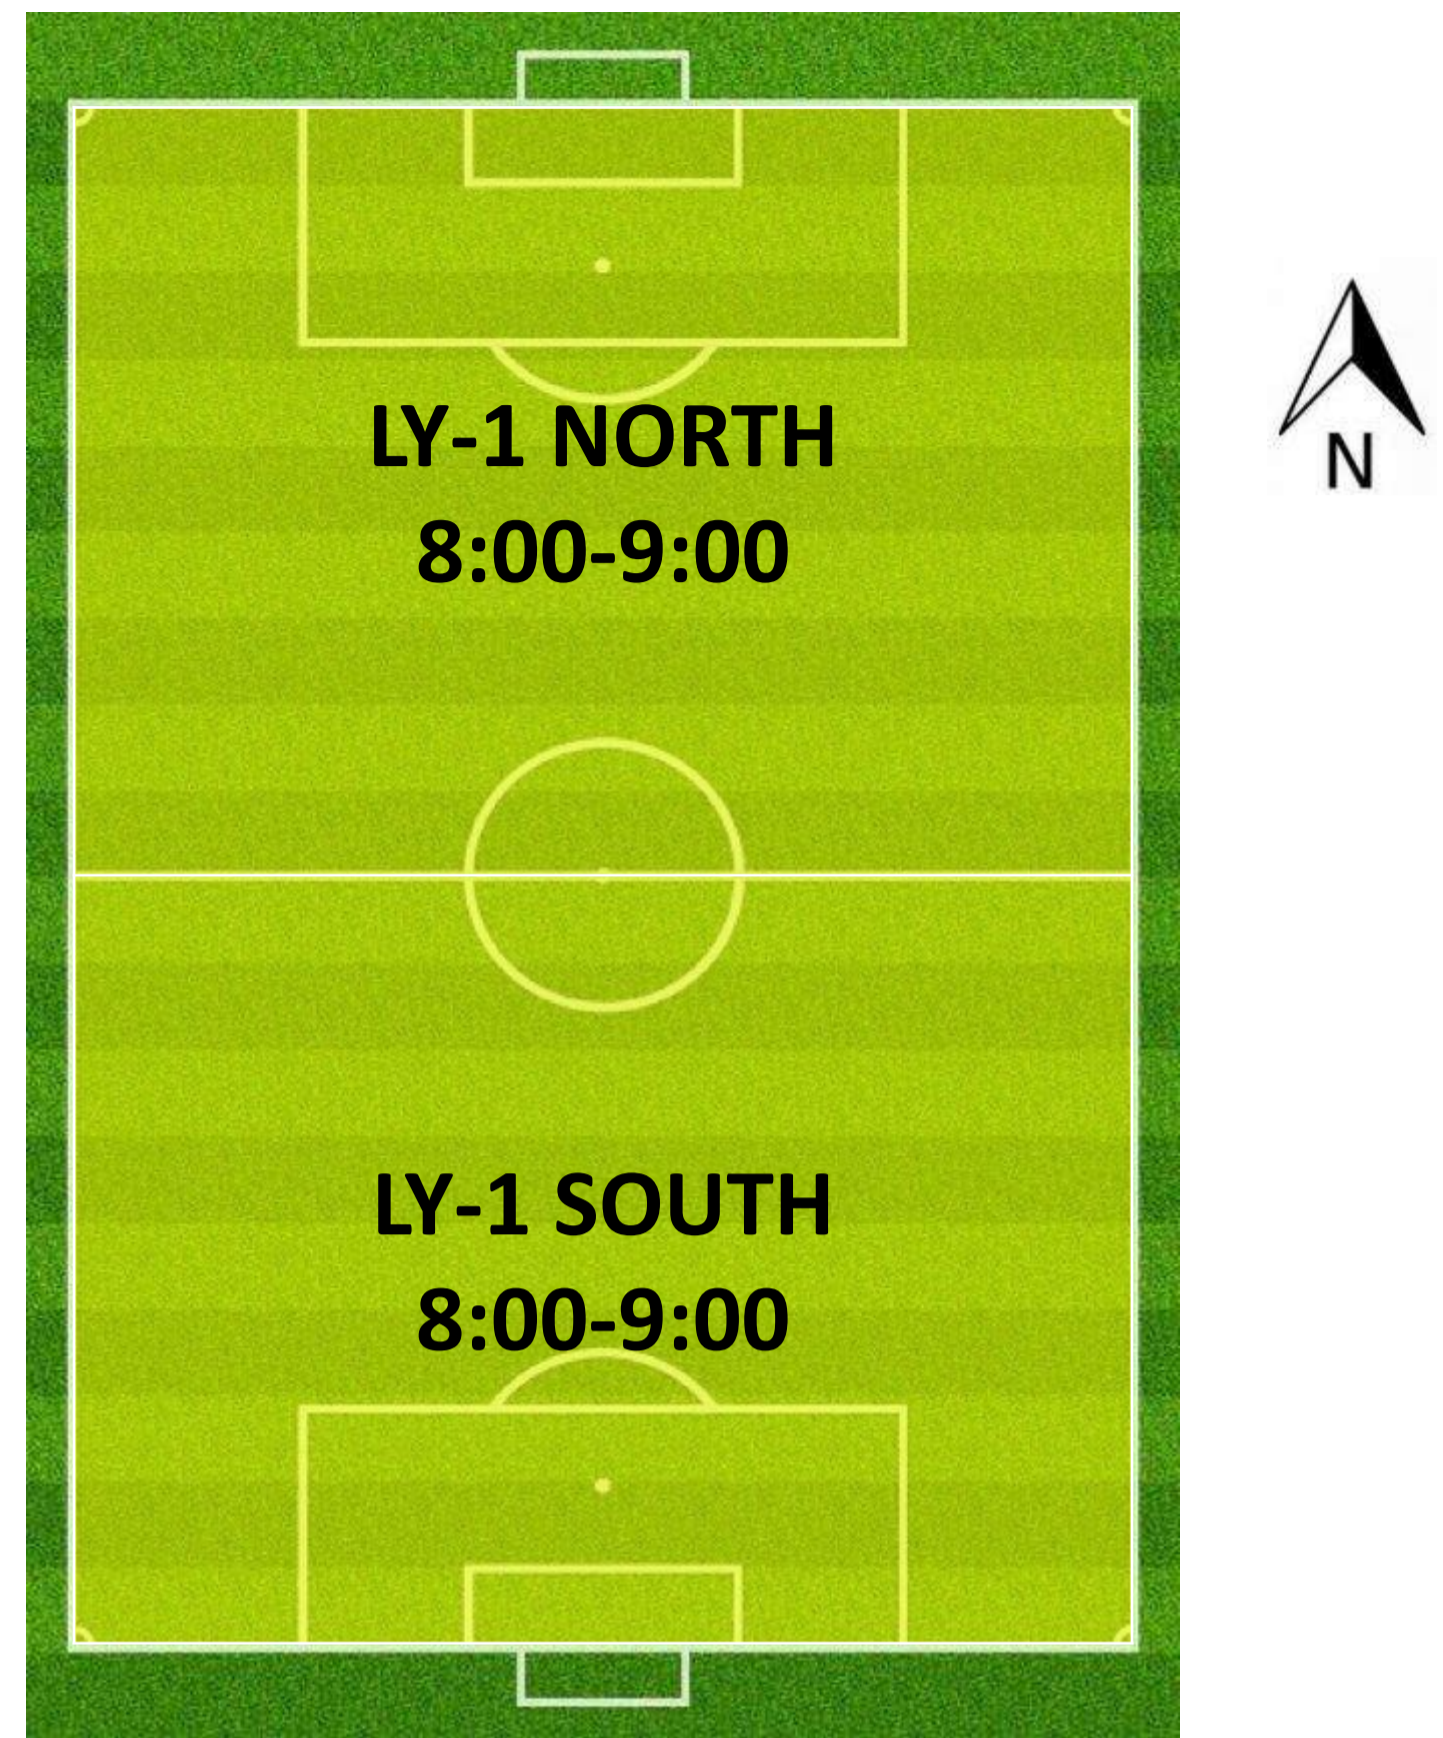

THURSDAY 7:00 – 8:30PM

CAMPBELL 1

LYSAGHT PARK

CAMPBELL 3

CAMPBELL 2

THURSDAY 8:00 – 9:30PM

CAMPBELL 1

LYSAGHT PARK

CAMPBELL 3

CAMPBELL 2

THURSDAY 8:00PM – 9:30PM

CAMPBELL 1

LYSAGHT PARK

**ALTERNATE
SETUP WHEN
NO MAKE UP
GAME**

CAMPBELL 3

CAMPBELL 2