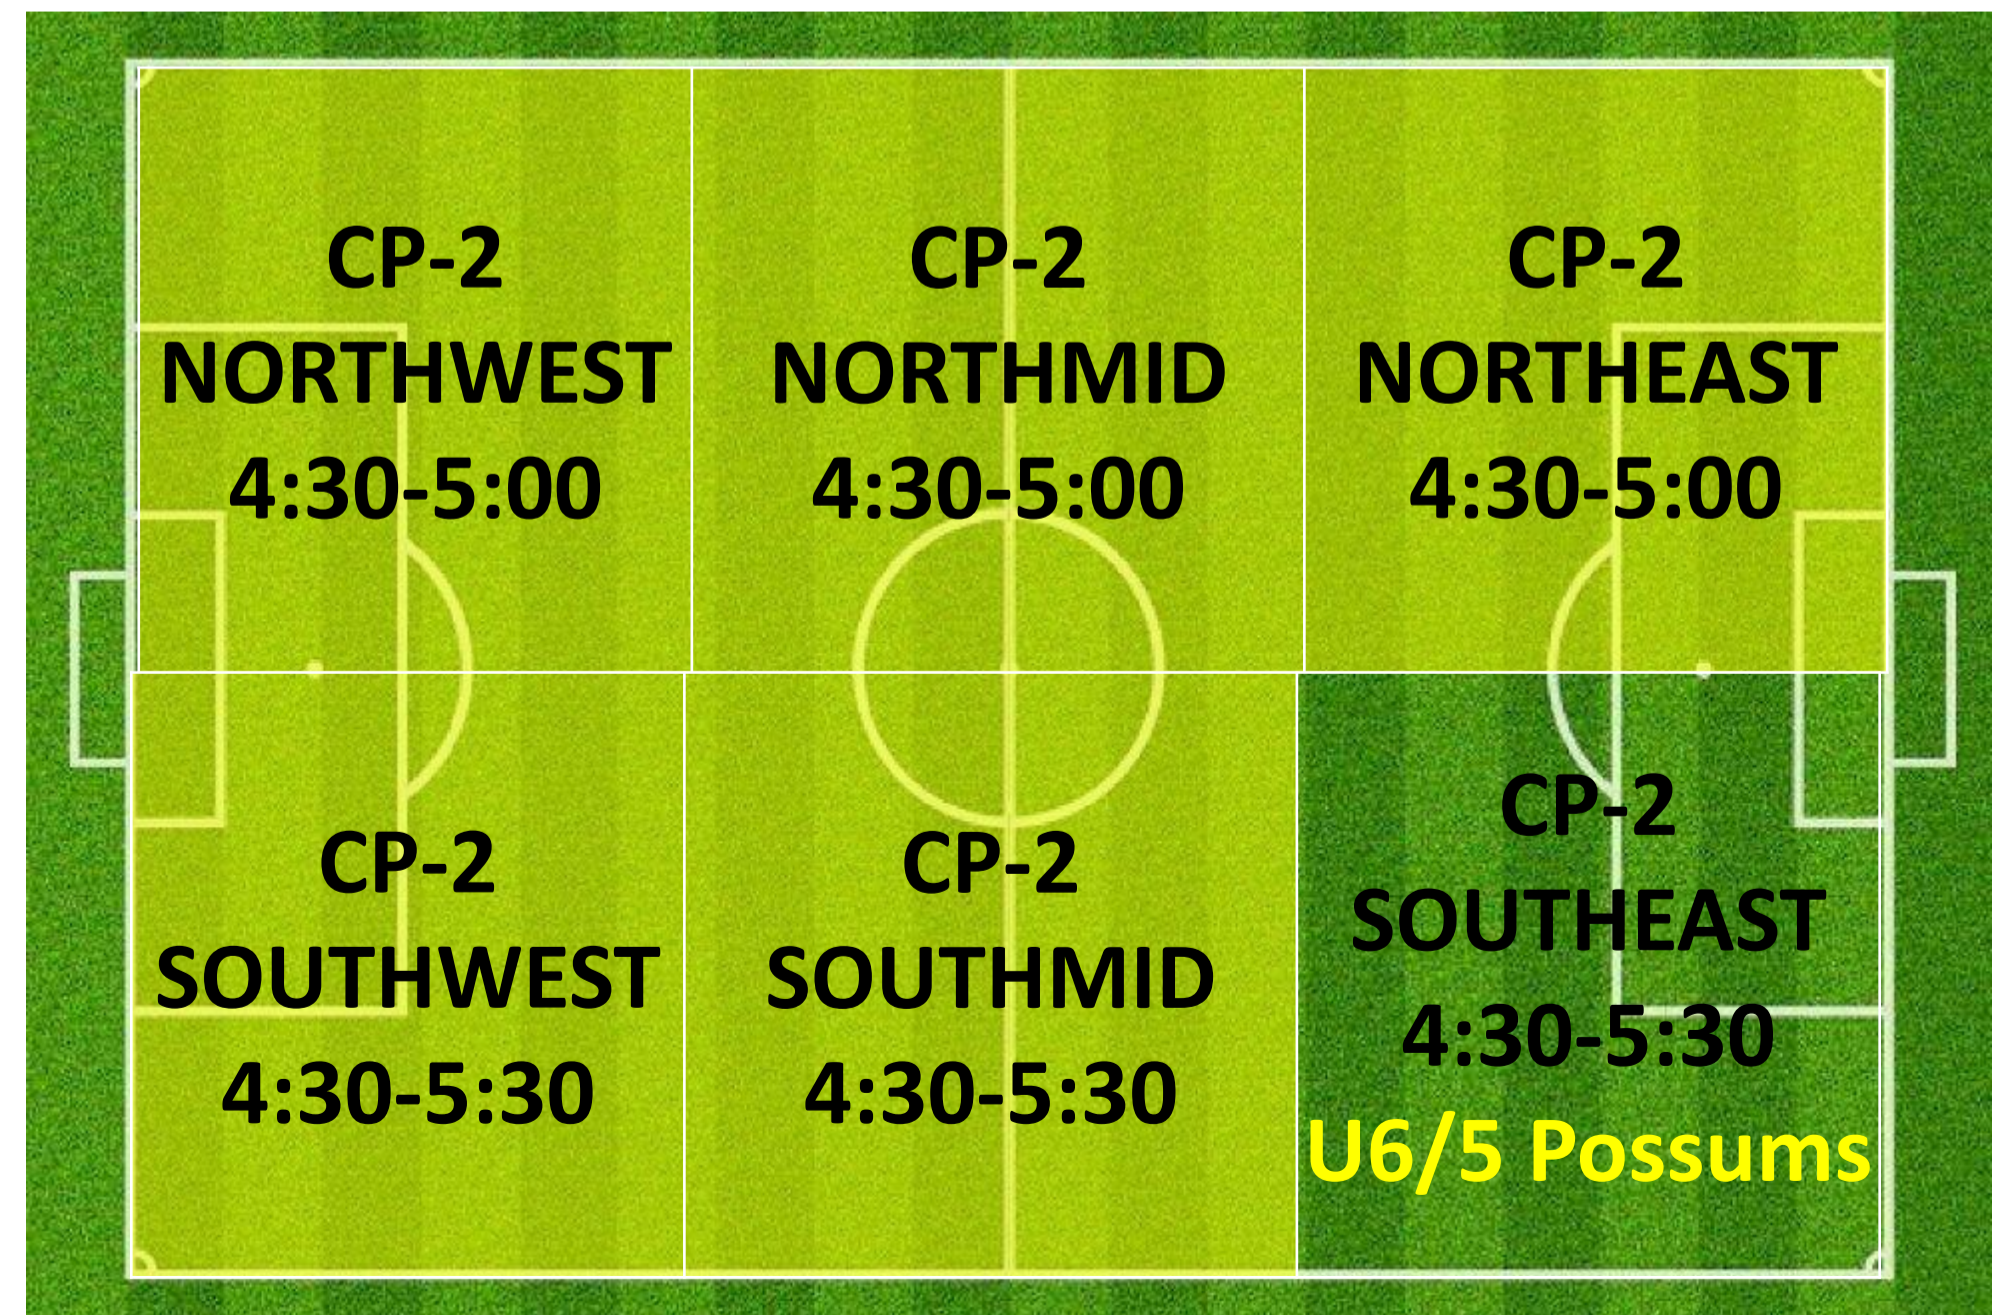

TUESDAY 4:30PM – 5:30PM LYSAGHT PARK

CAMPBELL 1

CAMPBELL 3

CAMPBELL 2

TUESDAY 5:30PM – 6:30PM LYSAGHT PARK

CAMPBELL 1

CAMPBELL 3

CAMPBELL 2