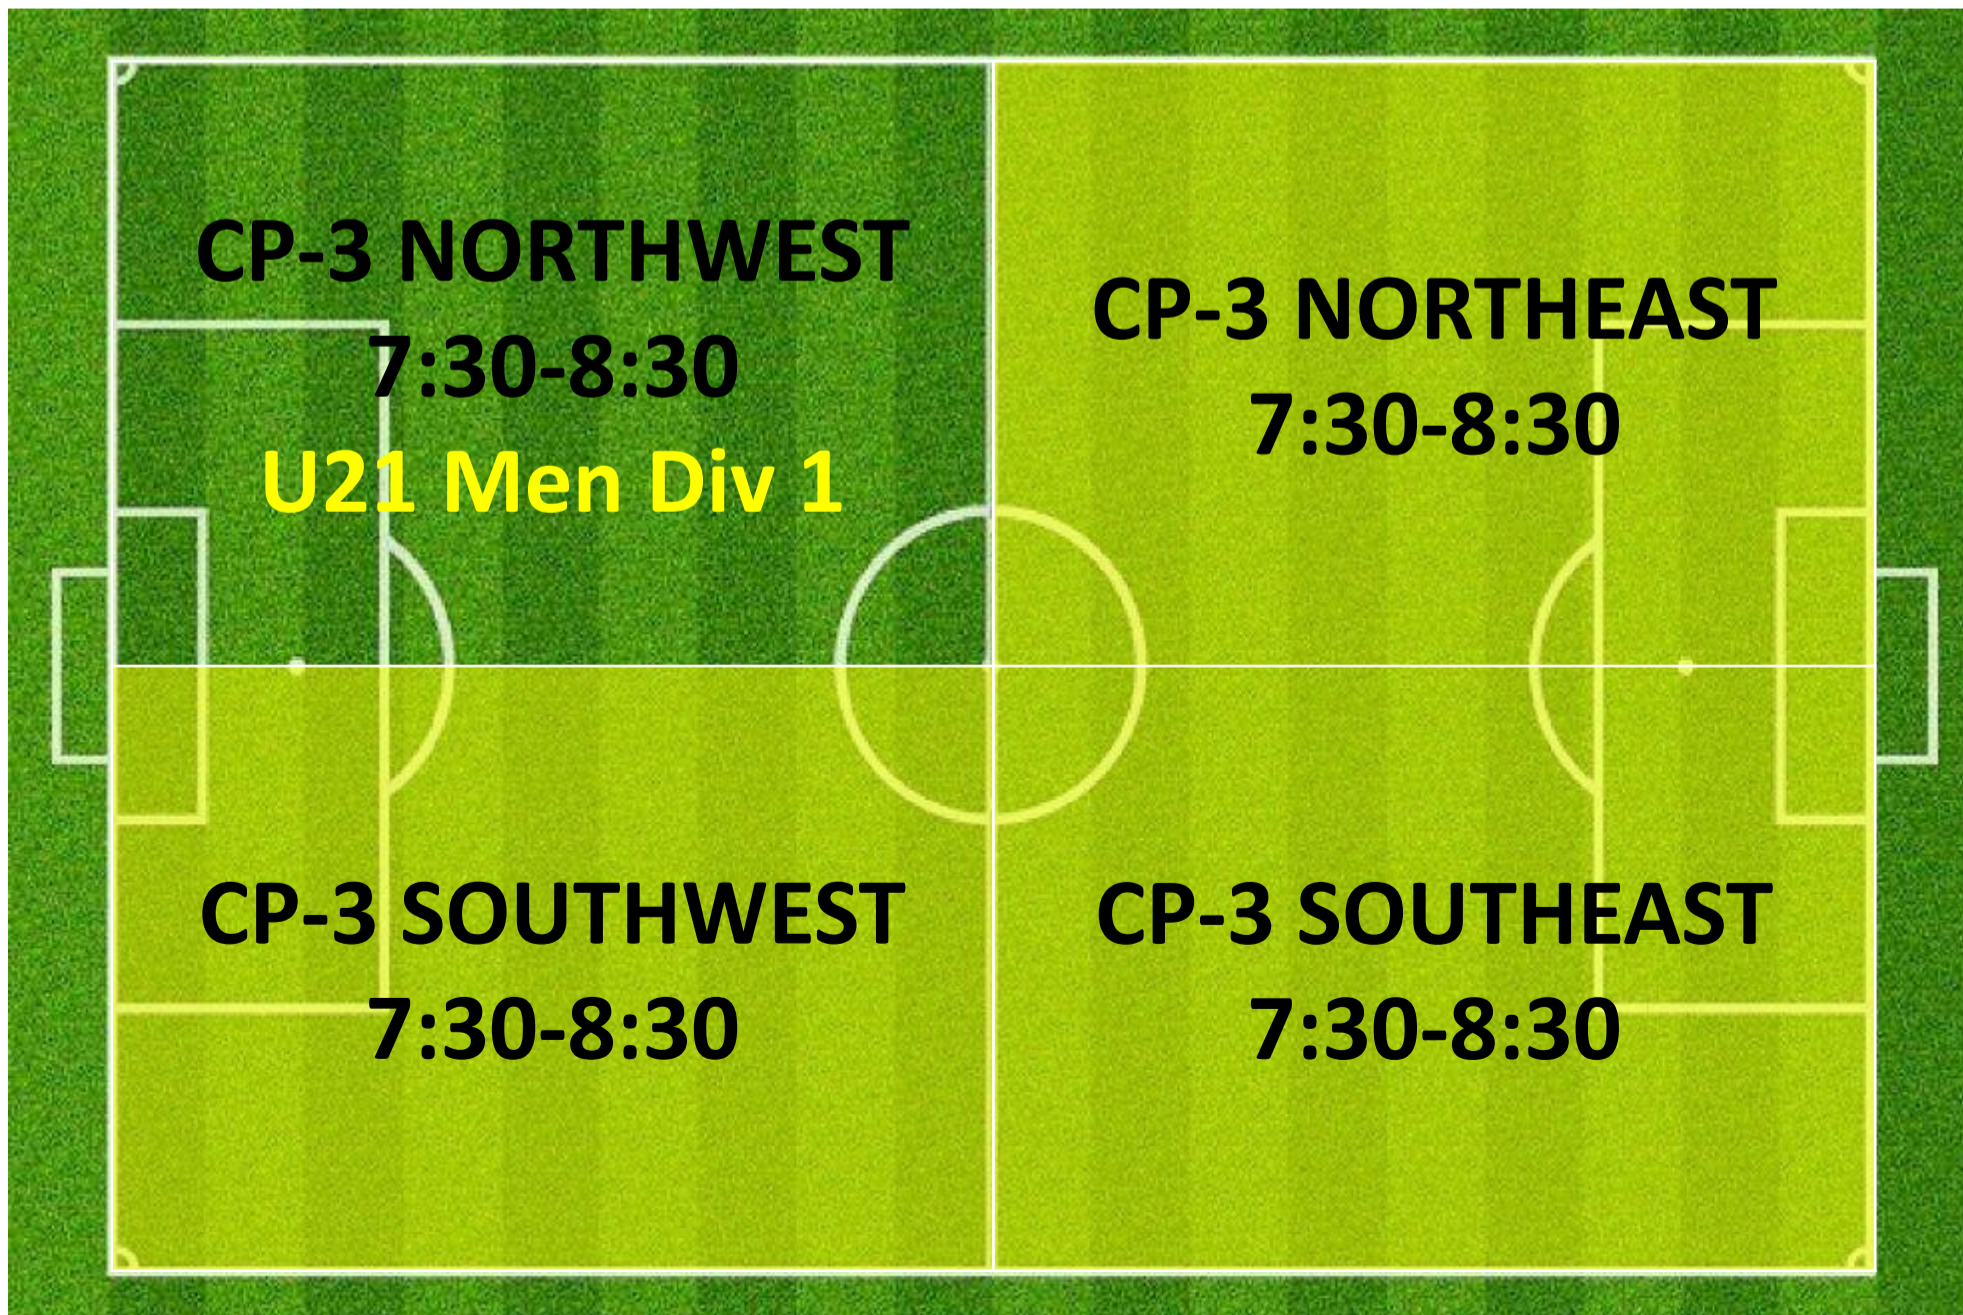

CAMPBELL 3

CAMPBELL 2

THURSDAY 6:00 – 7:30PM

LYSAGHT PARK

CAMPBELL 1

**Campbell 2
Reserved
Thursdays for
mid week
games**

CAMPBELL 3

CAMPBELL 2

THURSDAY 7:00 – 8:30PM

CAMPBELL 1

LYSAGHT PARK

CAMPBELL 3

CAMPBELL 2

THURSDAY 8:00 – 9:30PM

CAMPBELL 1

LYSAGHT PARK

CAMPBELL 3

CAMPBELL 2

THURSDAY 8:00PM – 9:30PM

CAMPBELL 1

LYSAGHT PARK

**ALTERNATE
SETUP WHEN
NO MAKE UP
GAME**

CAMPBELL 3

CAMPBELL 2