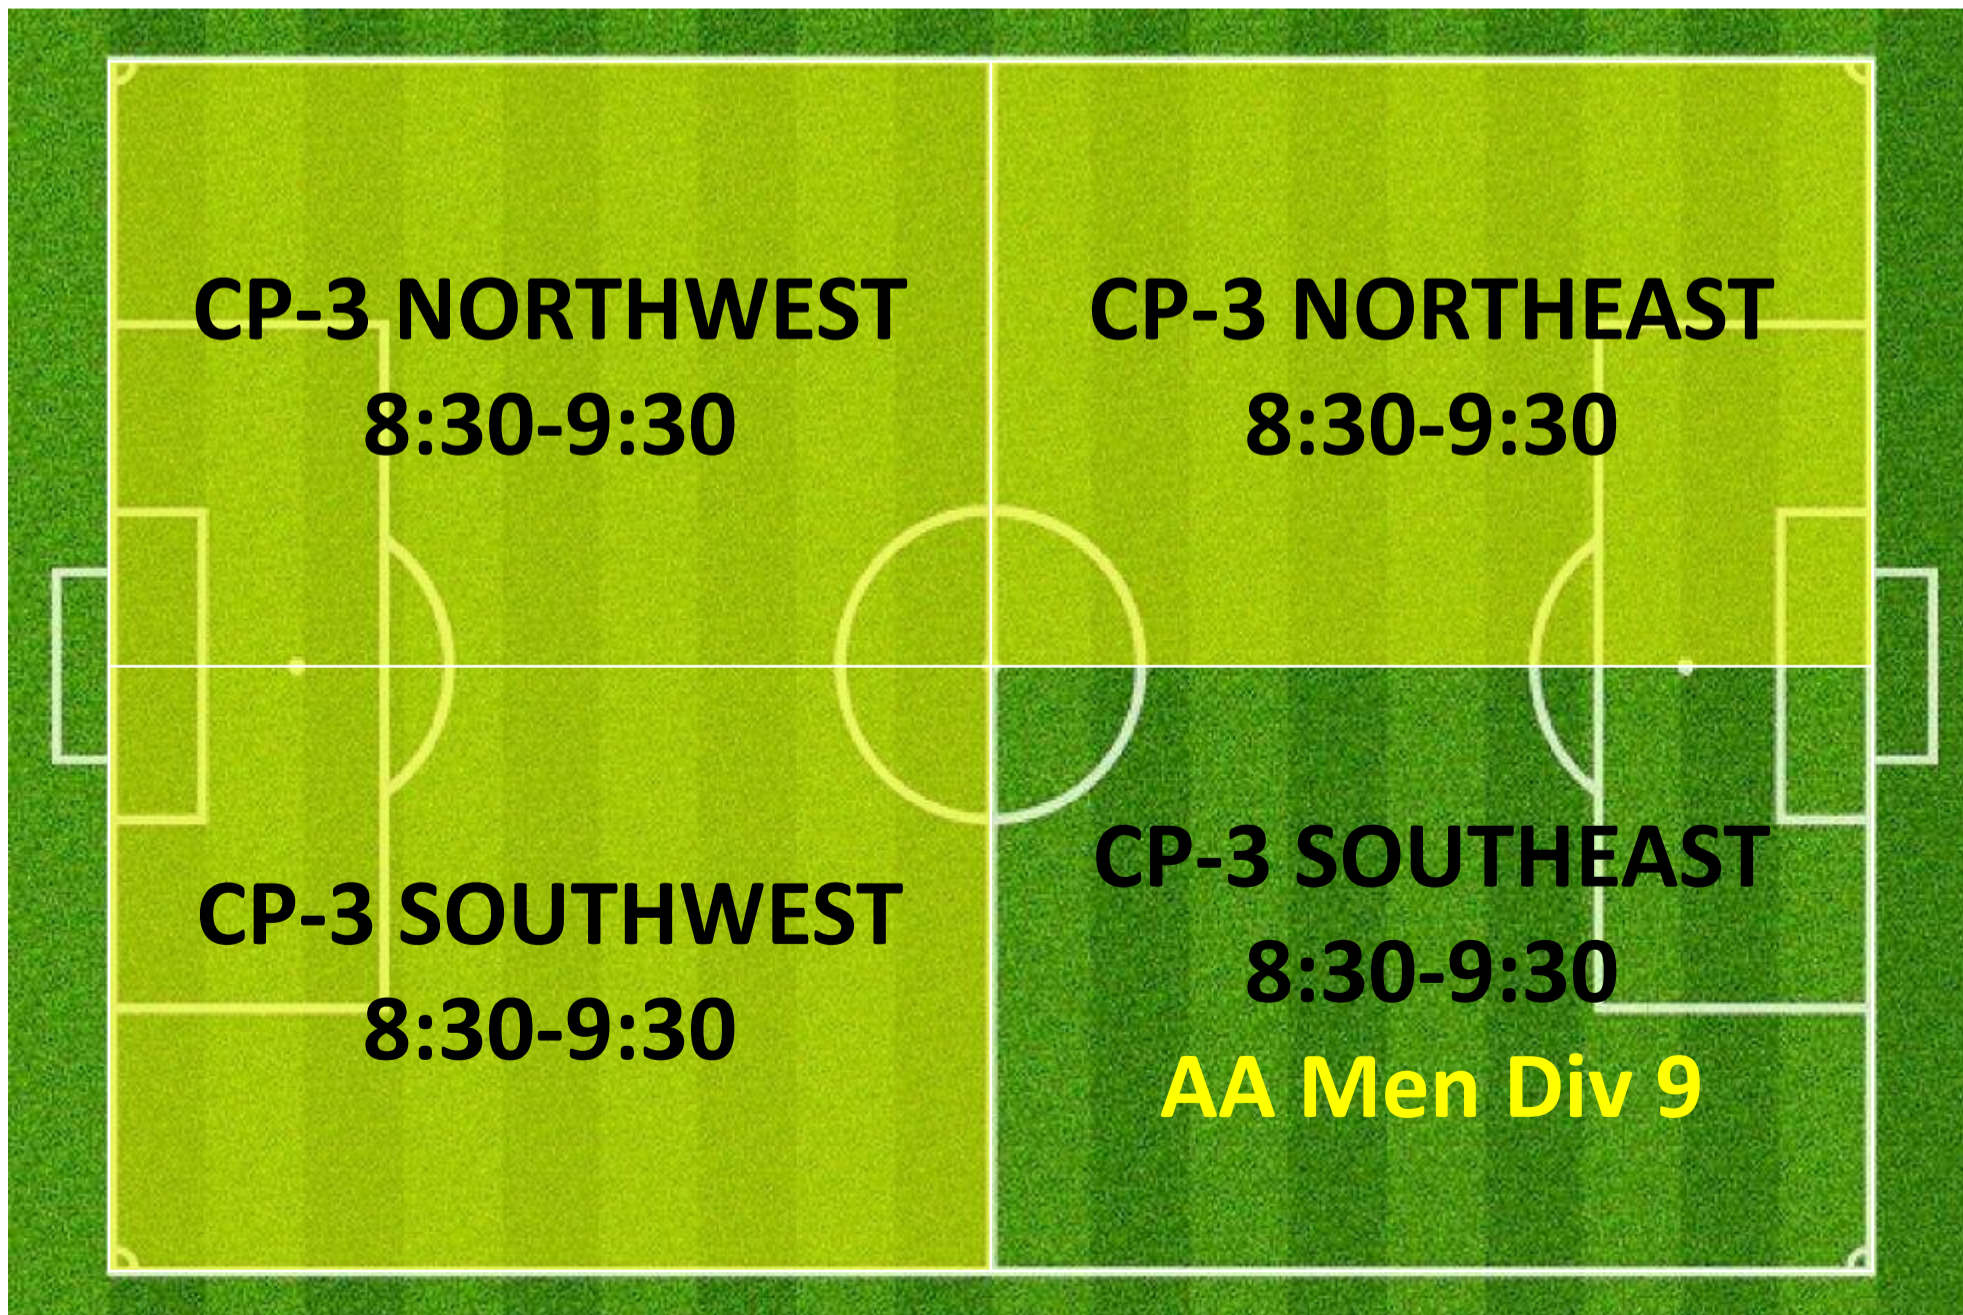

TUESDAY 6:30PM – 7:30PM LYSAGHT PARK

CAMPBELL 1

CAMPBELL 3

CAMPBELL 2

TUESDAY 7:00PM – 8:00PM LYSAGHT PARK

CAMPBELL 1

CAMPBELL 3

CAMPBELL 2

TUESDAY 8:00PM – 9:30PM LYSAGHT PARK

CAMPBELL 1

CAMPBELL 3

CAMPBELL 2

TUESDAY 8:00PM – 9:30PM LYSAGHT PARK

CAMPBELL 1

**ALTERNATE
SETUP FOR NO
MAKE UP GAME**

CAMPBELL 3