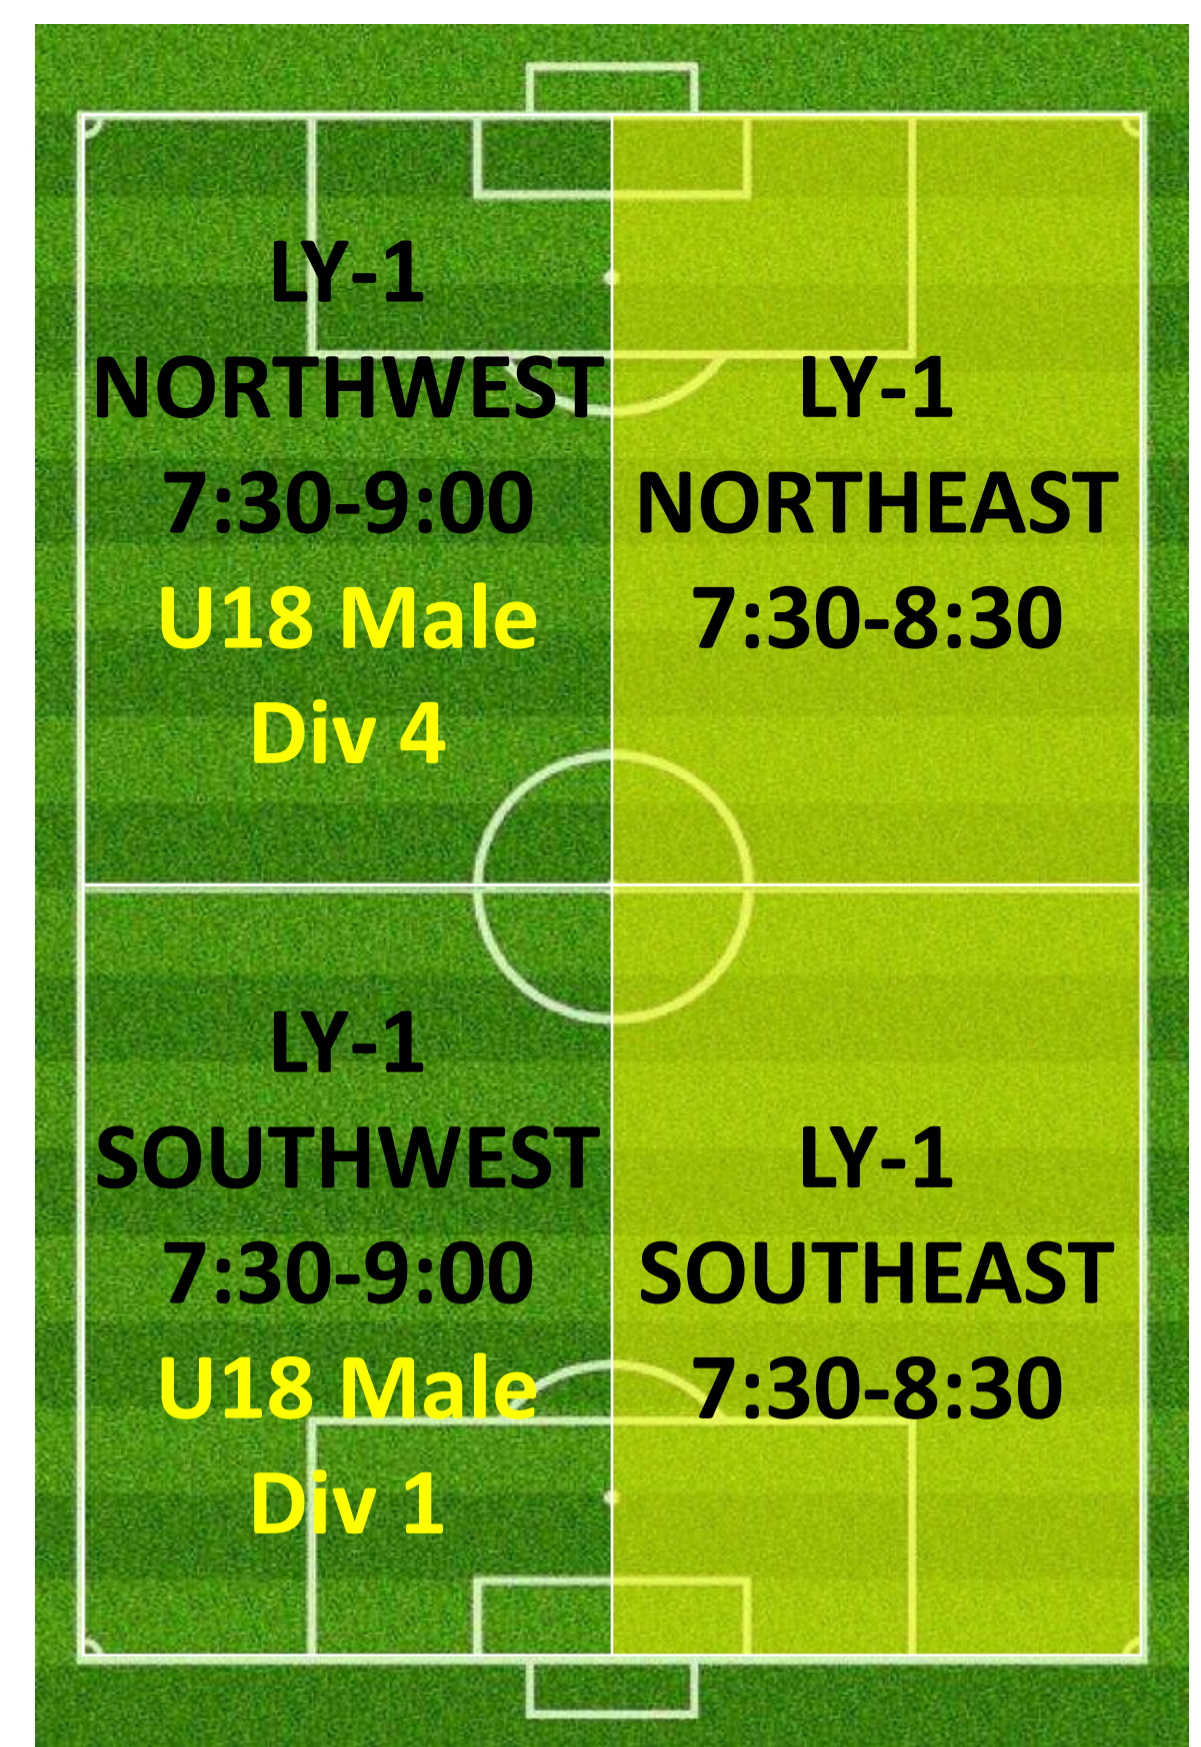

TUESDAY 6:30PM – 7:30PM LYSAGHT PARK

CAMPBELL 1

CAMPBELL 3

CAMPBELL 2

TUESDAY 7:00PM – 8:00PM LYSAGHT PARK

CAMPBELL 1

CAMPBELL 3

CAMPBELL 2

TUESDAY 8:00PM – 9:30PM LYSAGHT PARK

CAMPBELL 1

CAMPBELL 3

CAMPBELL 2

TUESDAY 8:00PM – 9:30PM LYSAGHT PARK

CAMPBELL 1

**ALTERNATE
SETUP FOR NO
MAKE UP GAME**

CAMPBELL 3