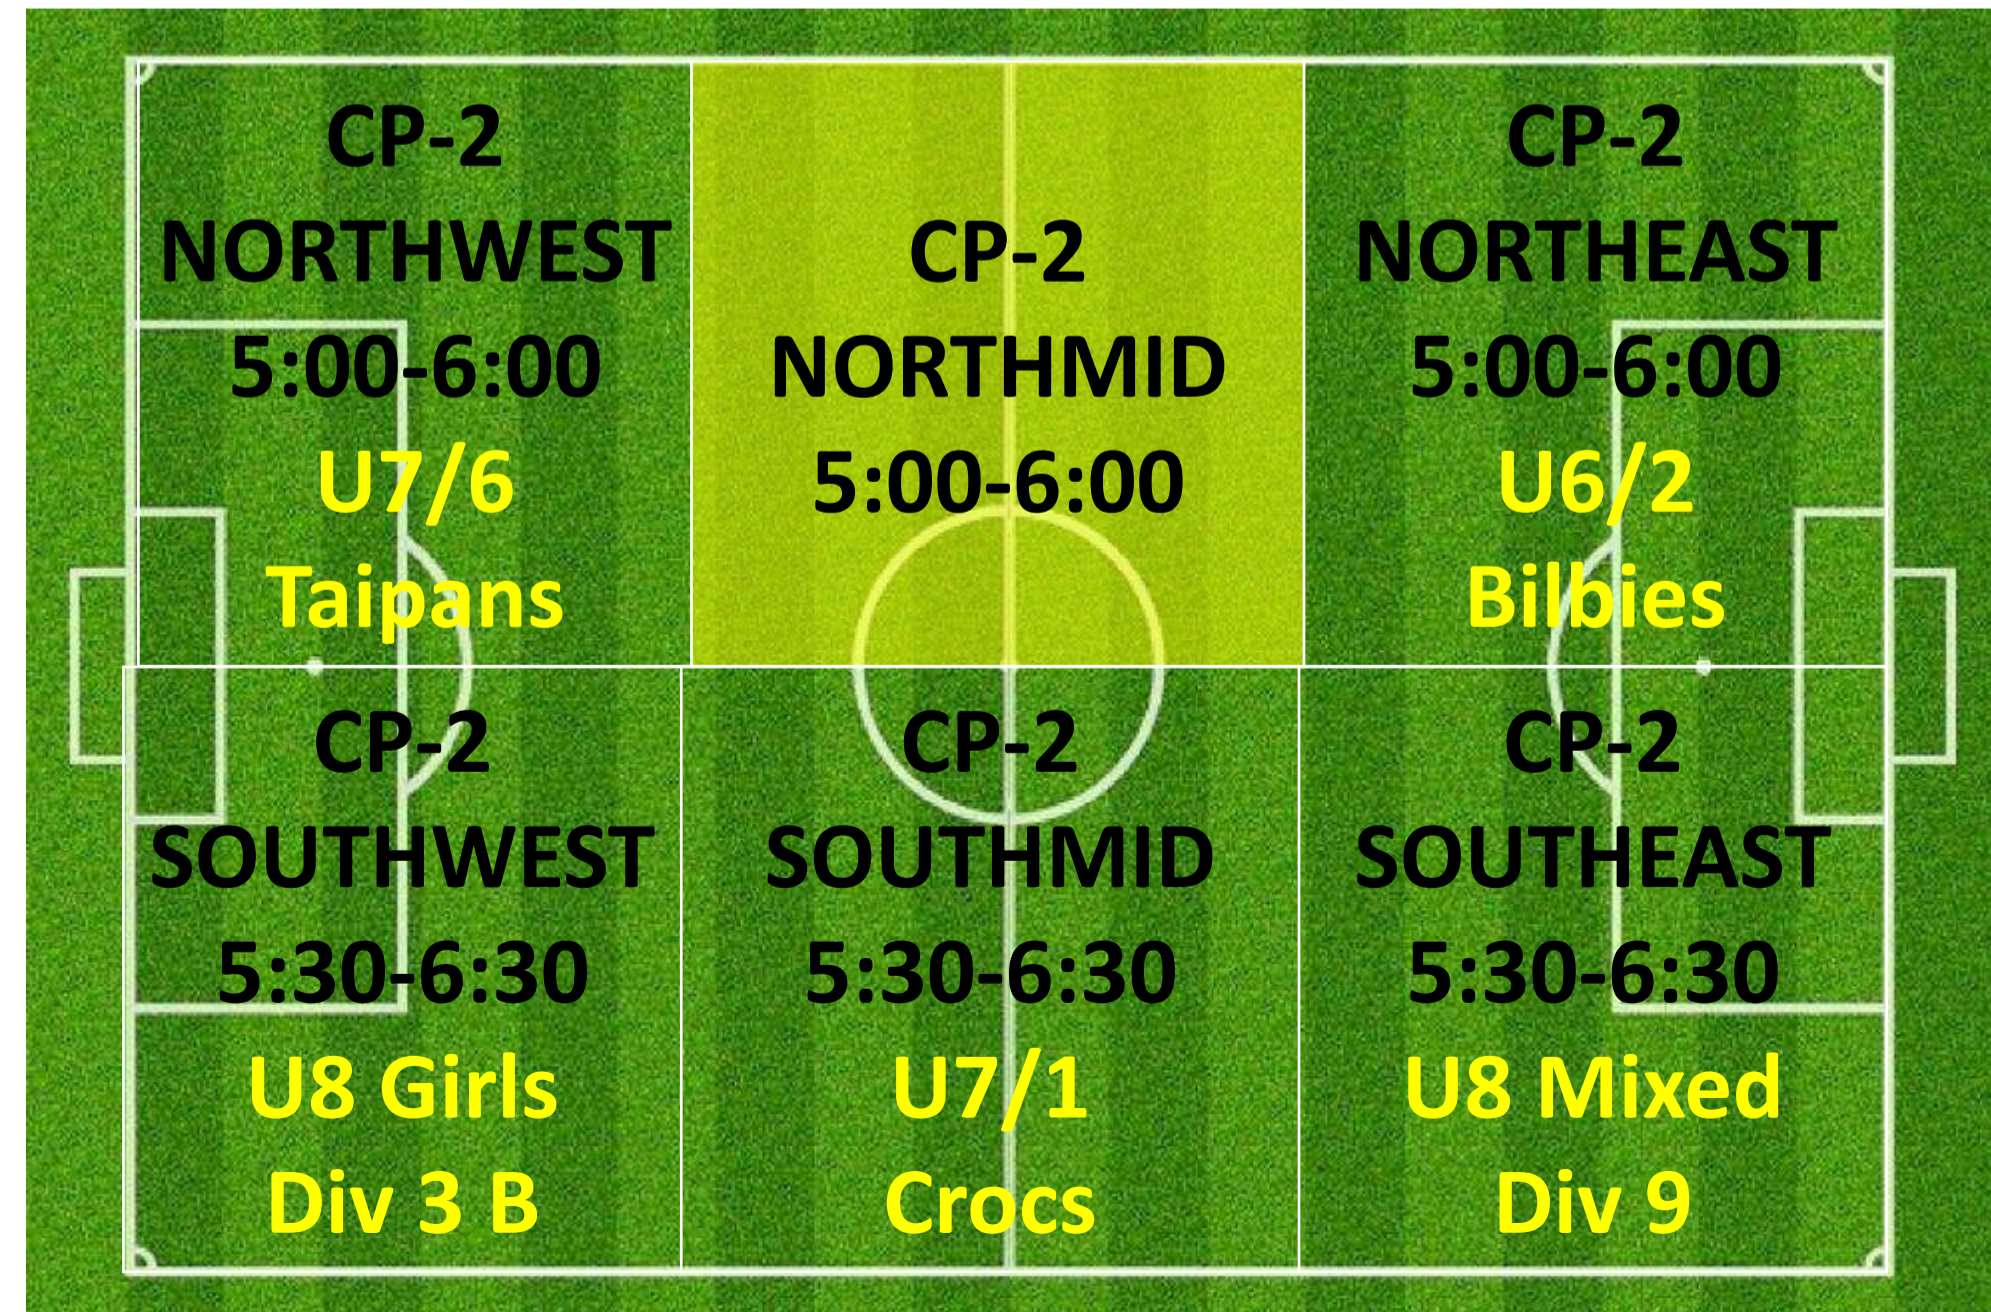

TUESDAY 4:30PM – 5:30PM LYSAGHT PARK

CAMPBELL 1

CAMPBELL 3

CAMPBELL 2

TUESDAY 5:30PM – 6:30PM LYSAGHT PARK

CAMPBELL 1

CAMPBELL 3

CAMPBELL 2

TUESDAY 6:30PM – 7:30PM LYSAGHT PARK

CAMPBELL 1

CAMPBELL 3

CAMPBELL 2

TUESDAY 7:00PM – 8:00PM LYSAGHT PARK

CAMPBELL 1

CAMPBELL 3

CAMPBELL 2