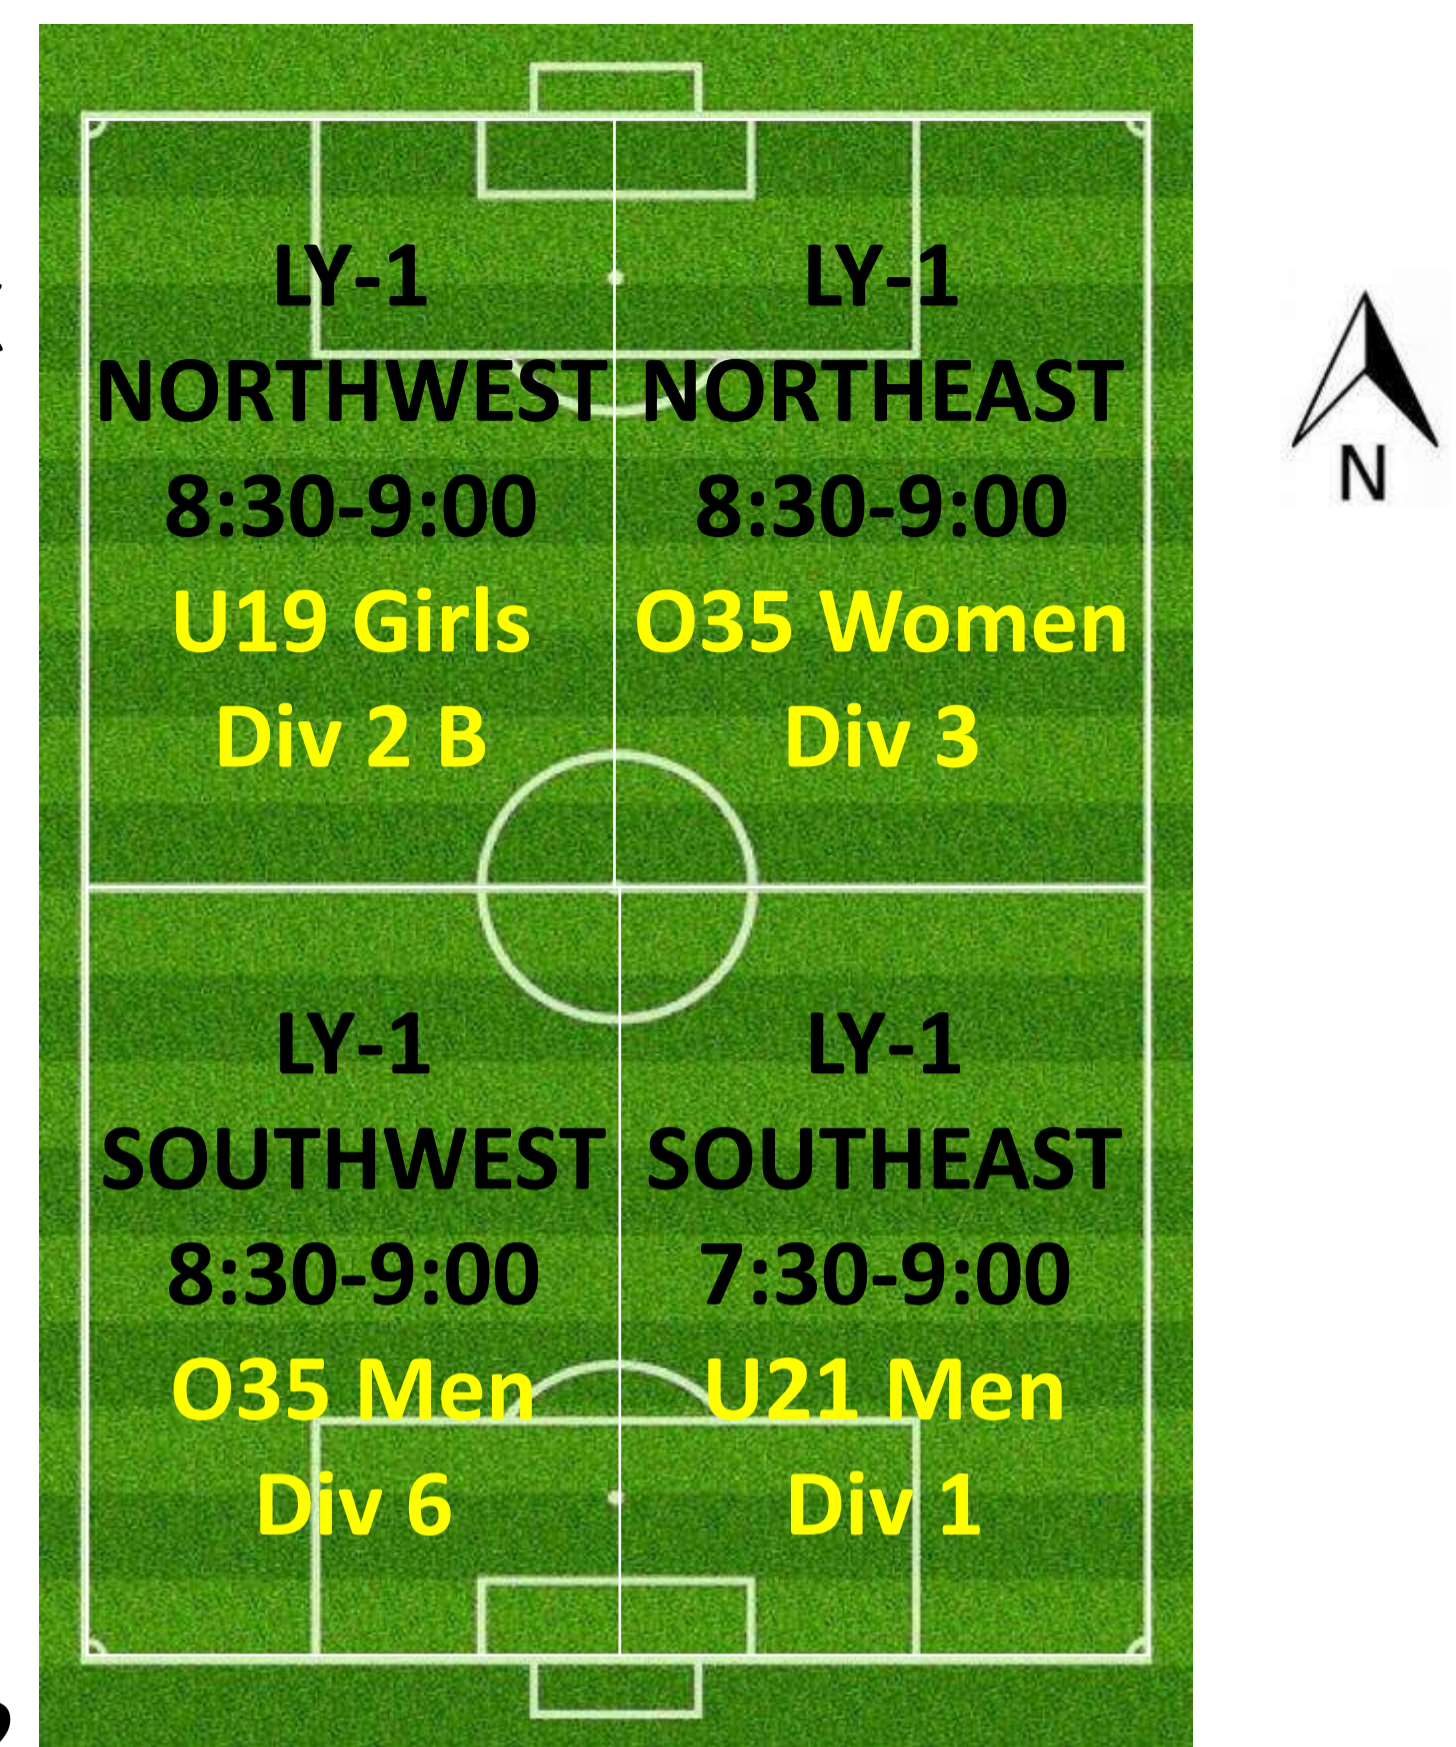

CAMPBELL 2

WEDNESDAY 8:30-9:30PM

CAMPBELL 1

CAMPBELL 3

LYSAGHT PARK

CAMPBELL 2

WEDNESDAY 7:00PM – 9:00PM

CAMPBELL 1