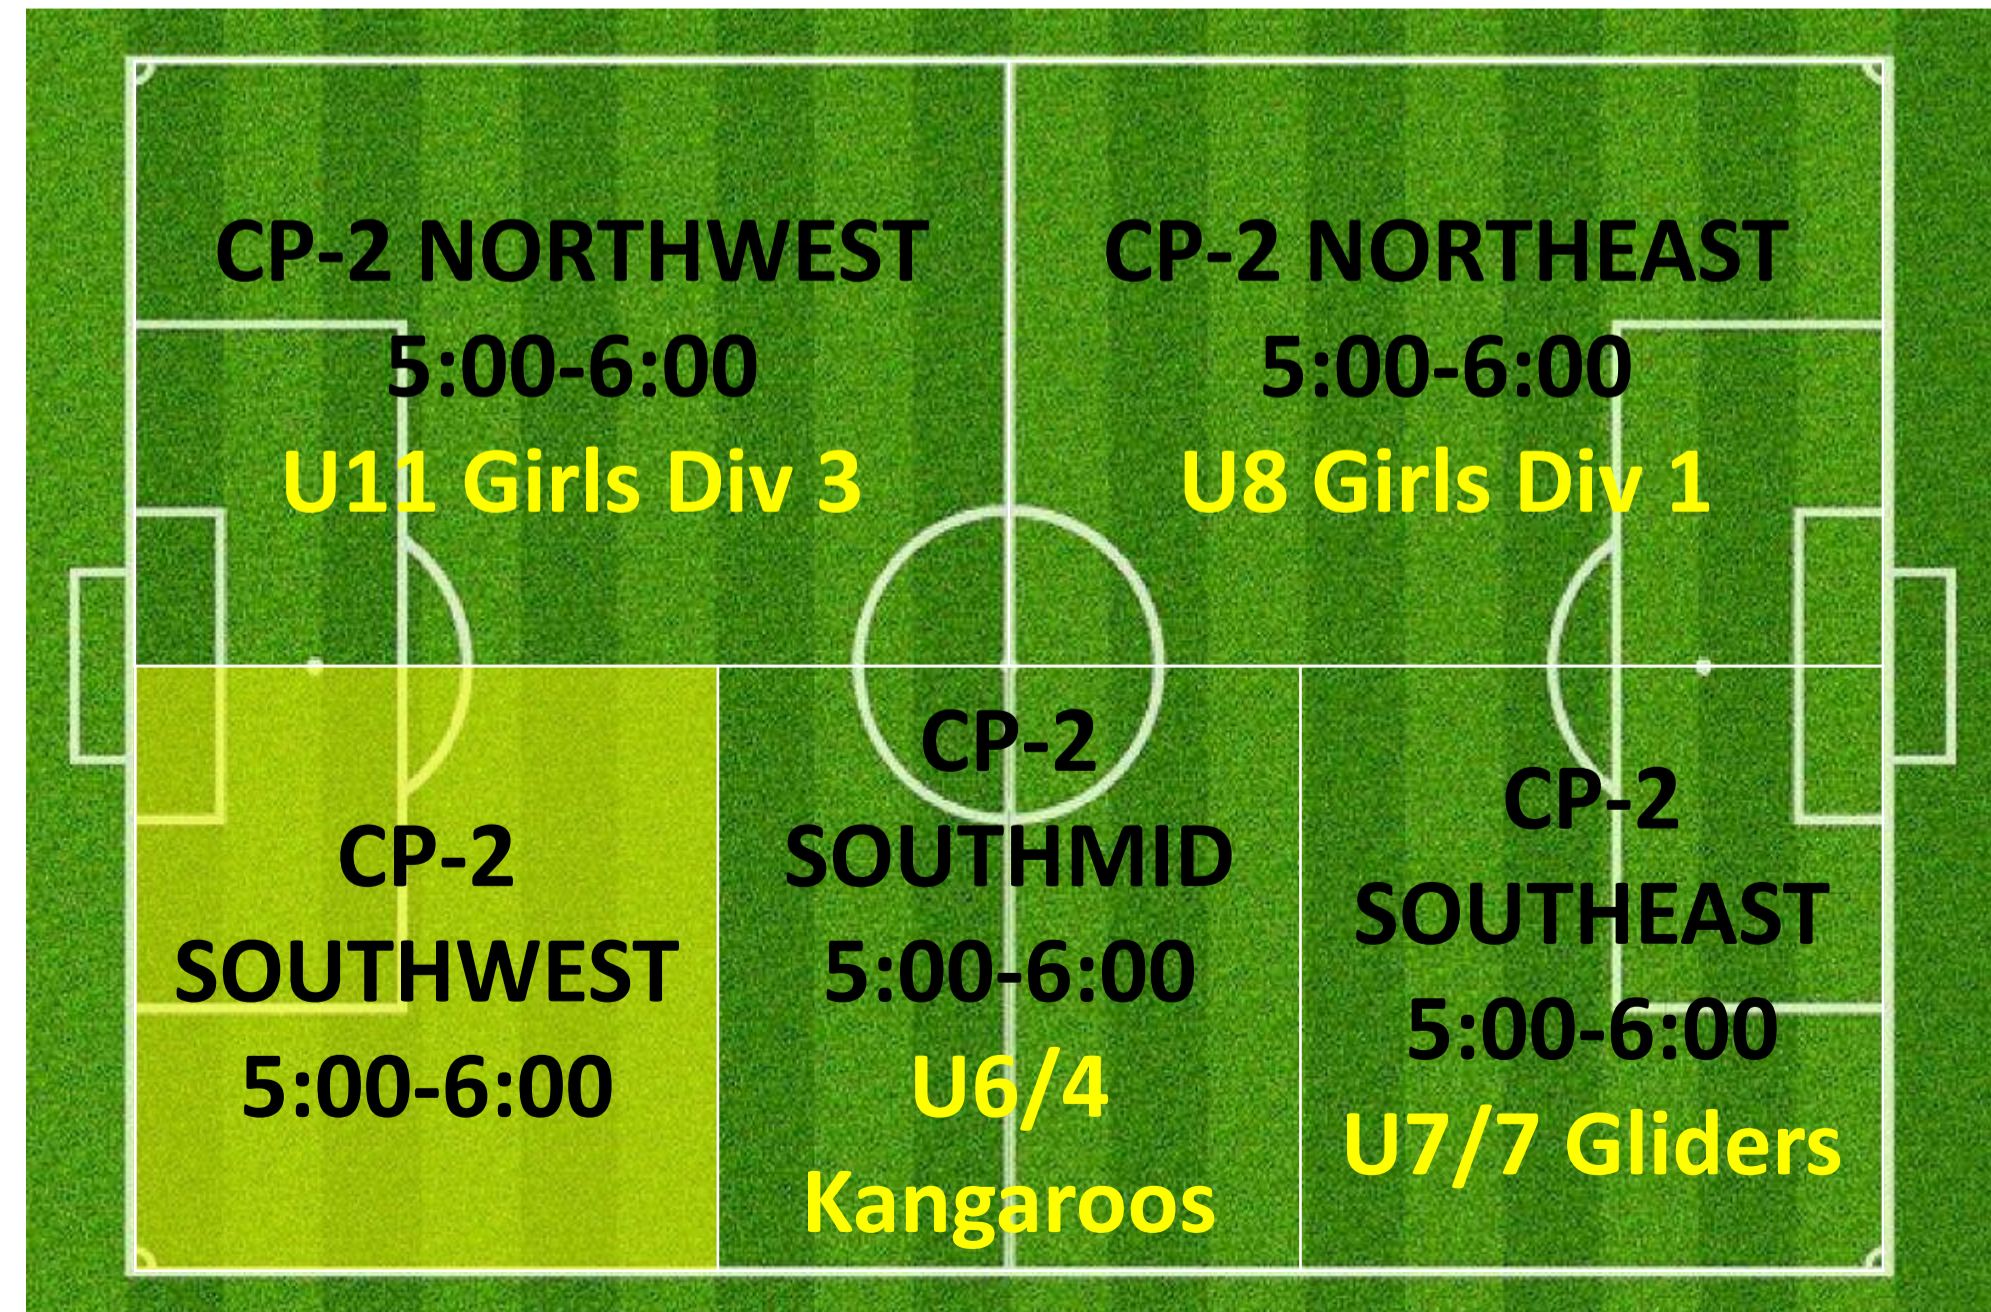

WEDNESDAY 4:00 – 5:30PM LYSAGHT PARK

CAMPBELL 1

CAMPBELL 3

CAMPBELL 2

WEDNESDAY 5:00 – 6:30PM LYSAGHT PARK

CAMPBELL 1

CAMPBELL 3

CAMPBELL 2