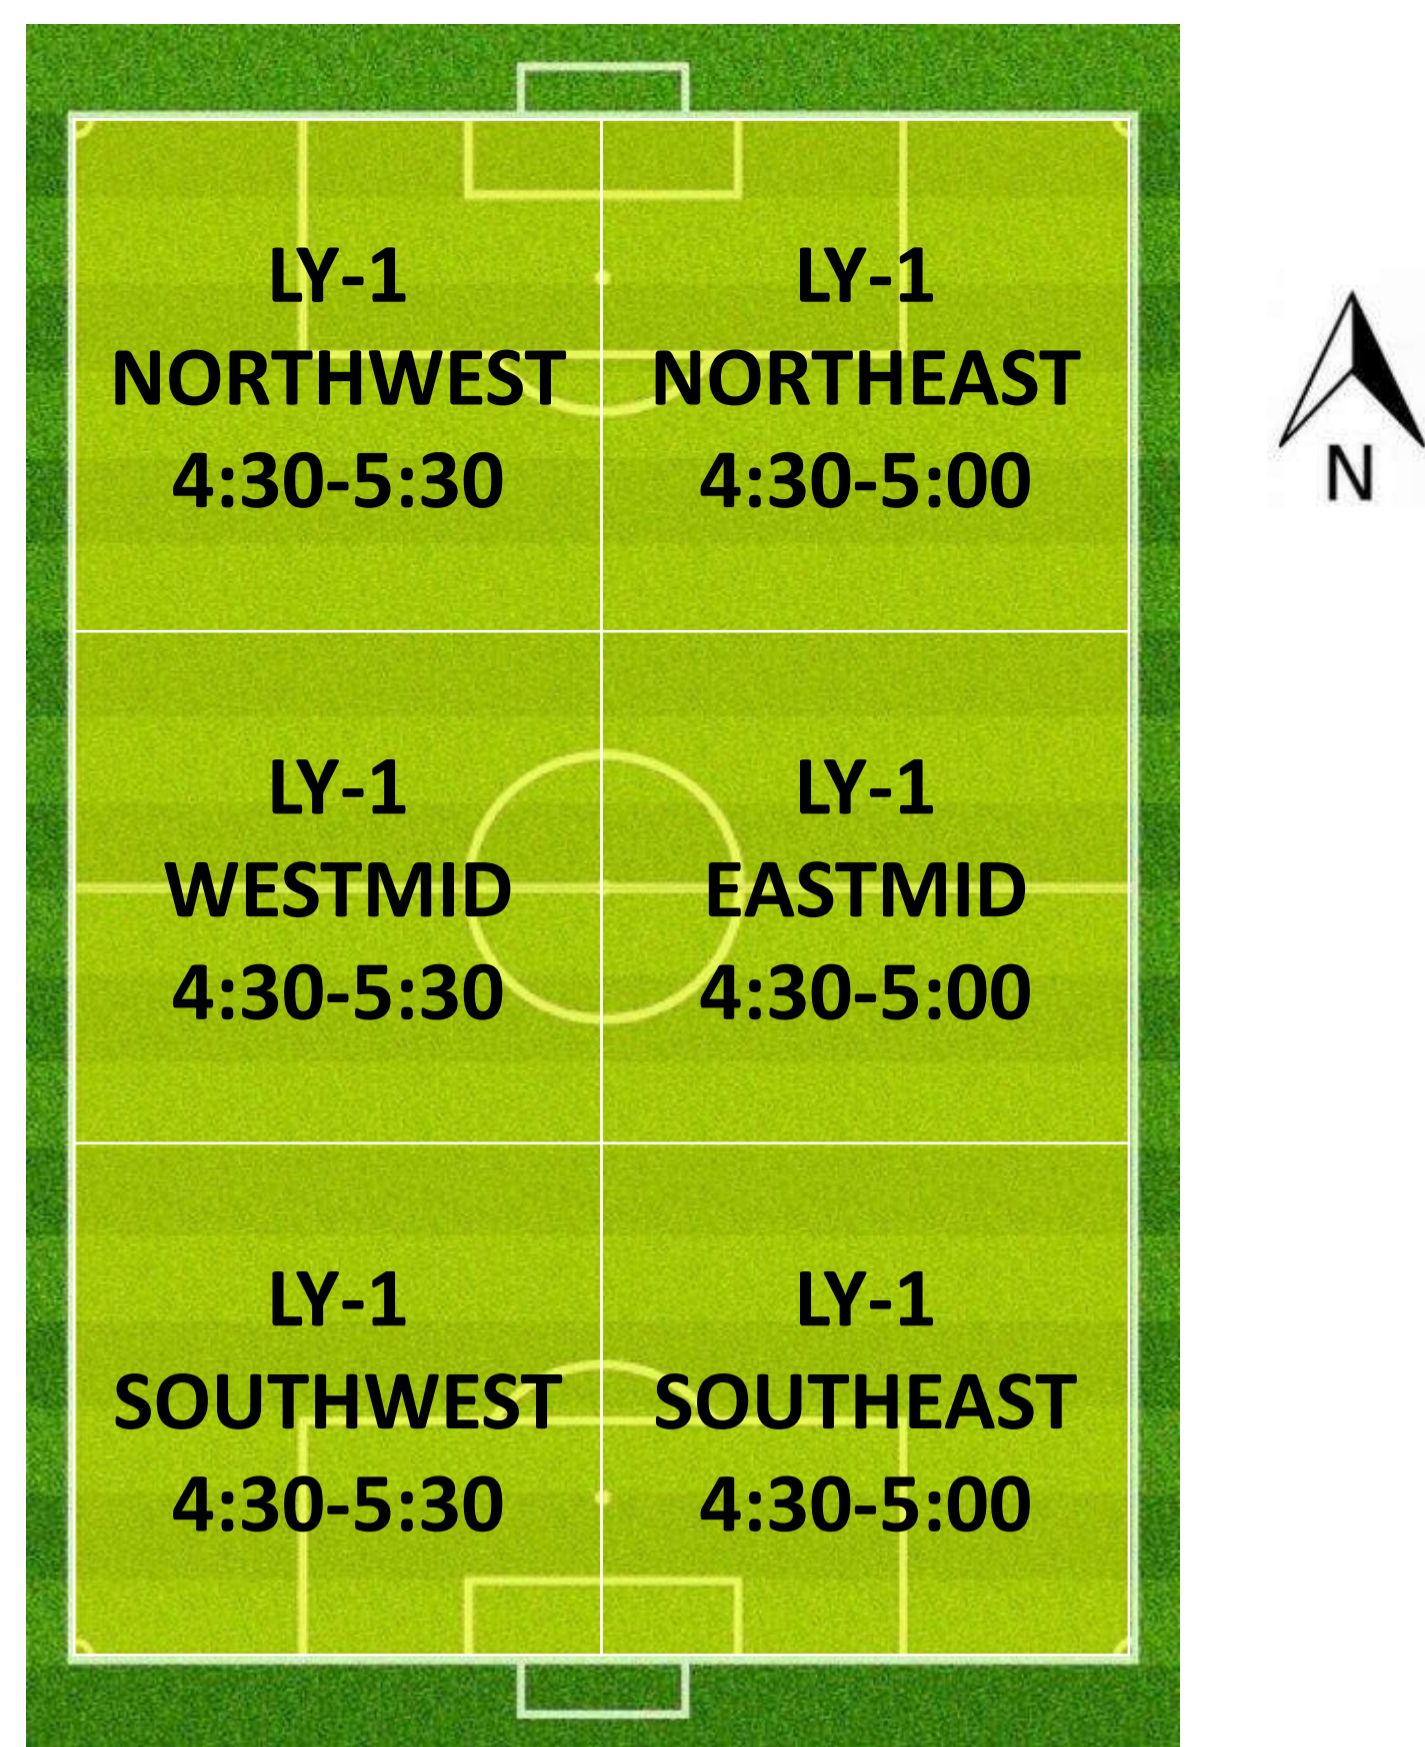

TUESDAY 4:30PM – 5:30PM LYSAGHT PARK

CAMPBELL 1

CAMPBELL 3

CAMPBELL 2

TUESDAY 5:30PM – 6:30PM LYSAGHT PARK

CAMPBELL 1

CAMPBELL 3

CAMPBELL 2

TUESDAY 6:30PM – 7:30PM LYSAGHT PARK

CAMPBELL 1

CAMPBELL 3

CAMPBELL 2

TUESDAY 7:00PM – 8:00PM LYSAGHT PARK

CAMPBELL 1

CAMPBELL 3

CAMPBELL 2