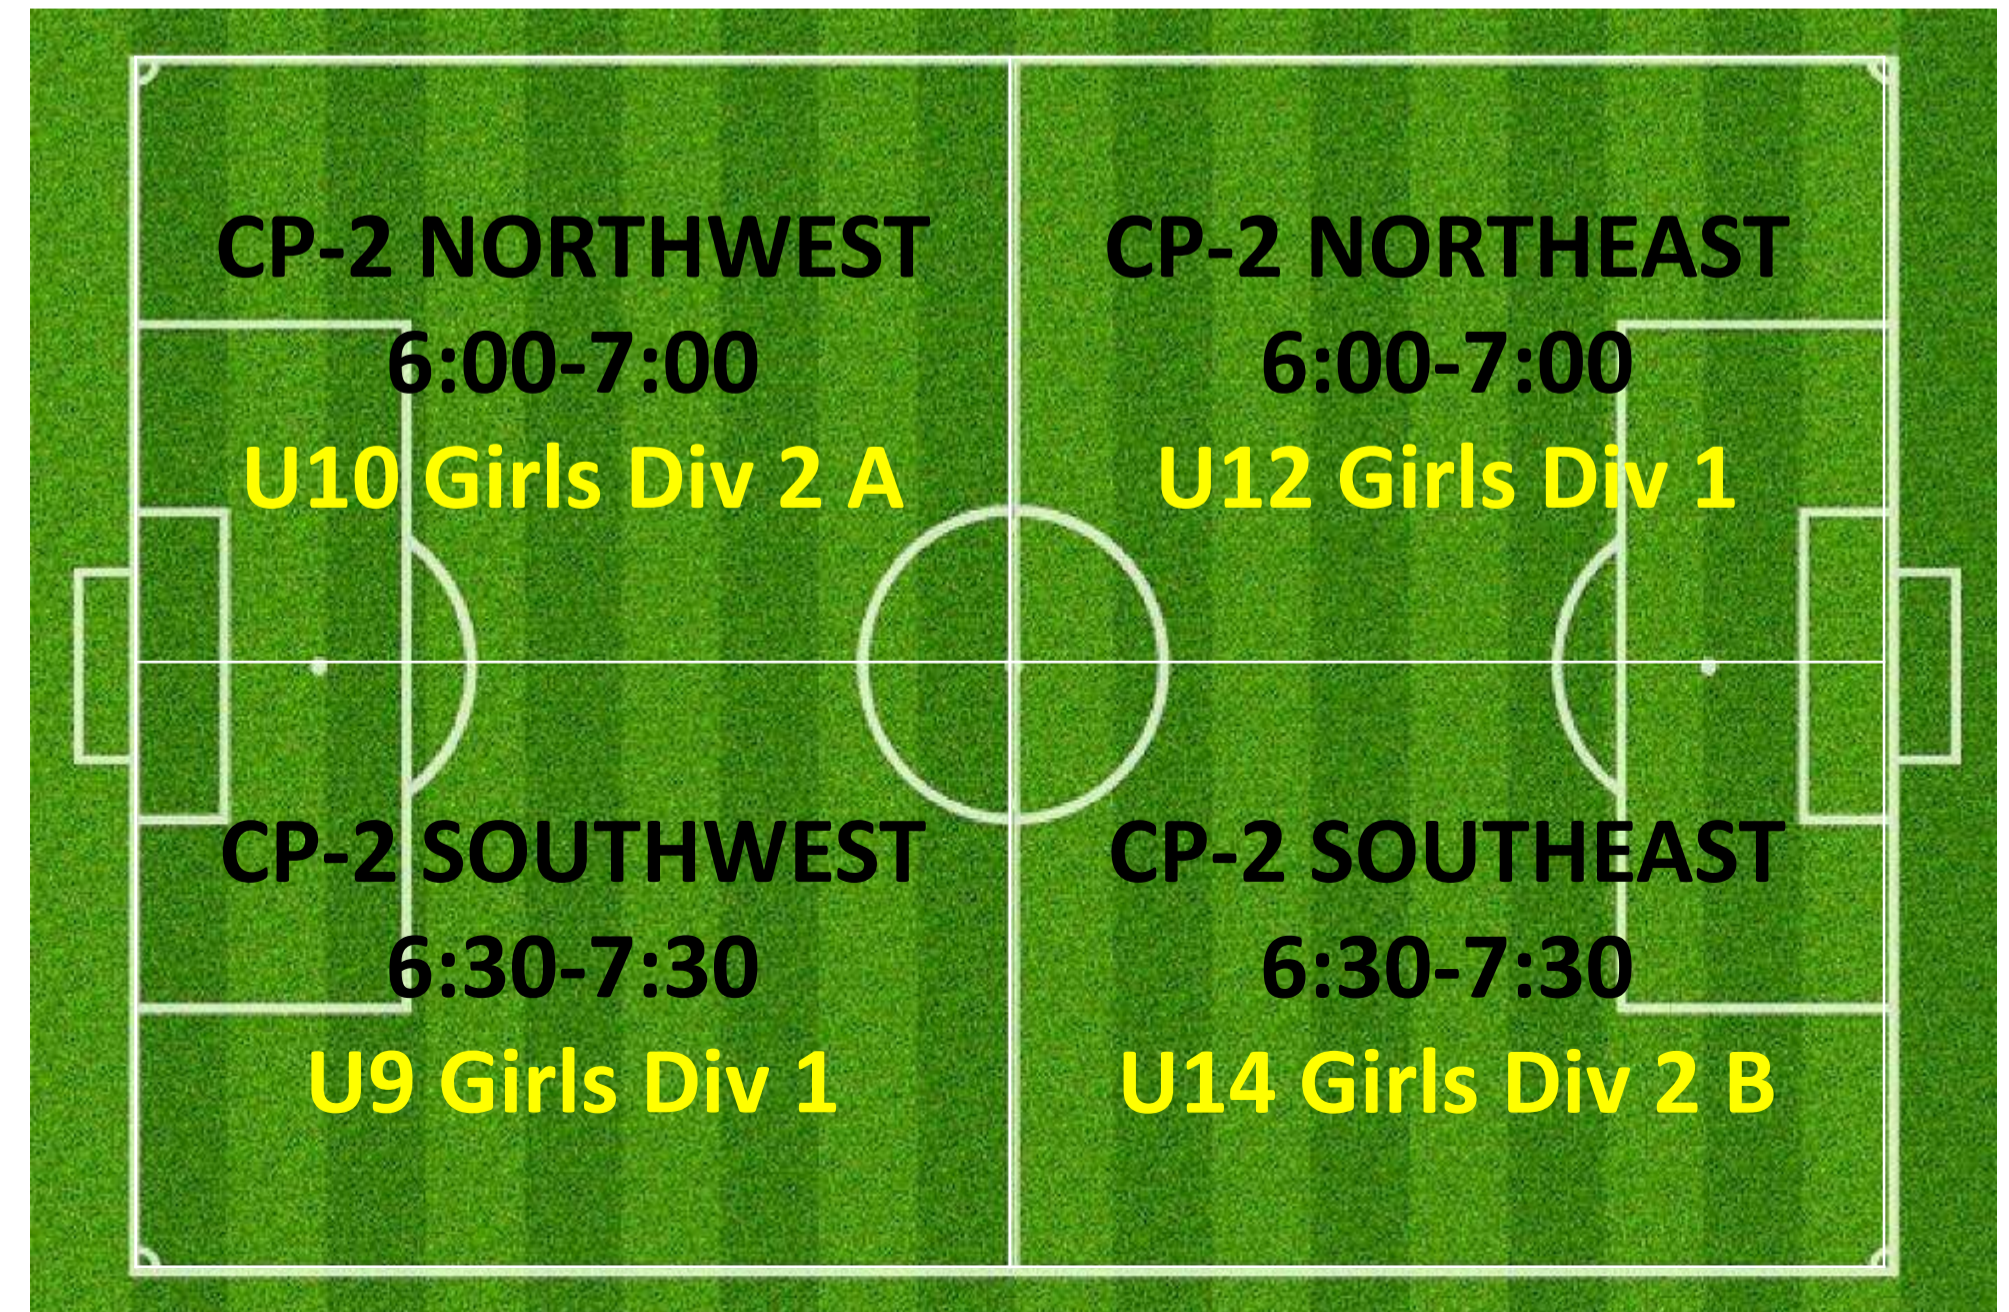

TUESDAY 6:30PM – 7:30PM LYSAGHT PARK

CAMPBELL 1

CAMPBELL 3

CAMPBELL 2

TUESDAY 7:00PM – 8:00PM LYSAGHT PARK

CAMPBELL 1

CAMPBELL 3

CAMPBELL 2

TUESDAY 8:00PM – 9:30PM LYSAGHT PARK

CAMPBELL 1

CAMPBELL 3

CAMPBELL 2

TUESDAY 8:00PM – 9:30PM LYSAGHT PARK

CAMPBELL 1

**ALTERNATE
SETUP FOR NO
MAKE UP GAME**

CAMPBELL 3