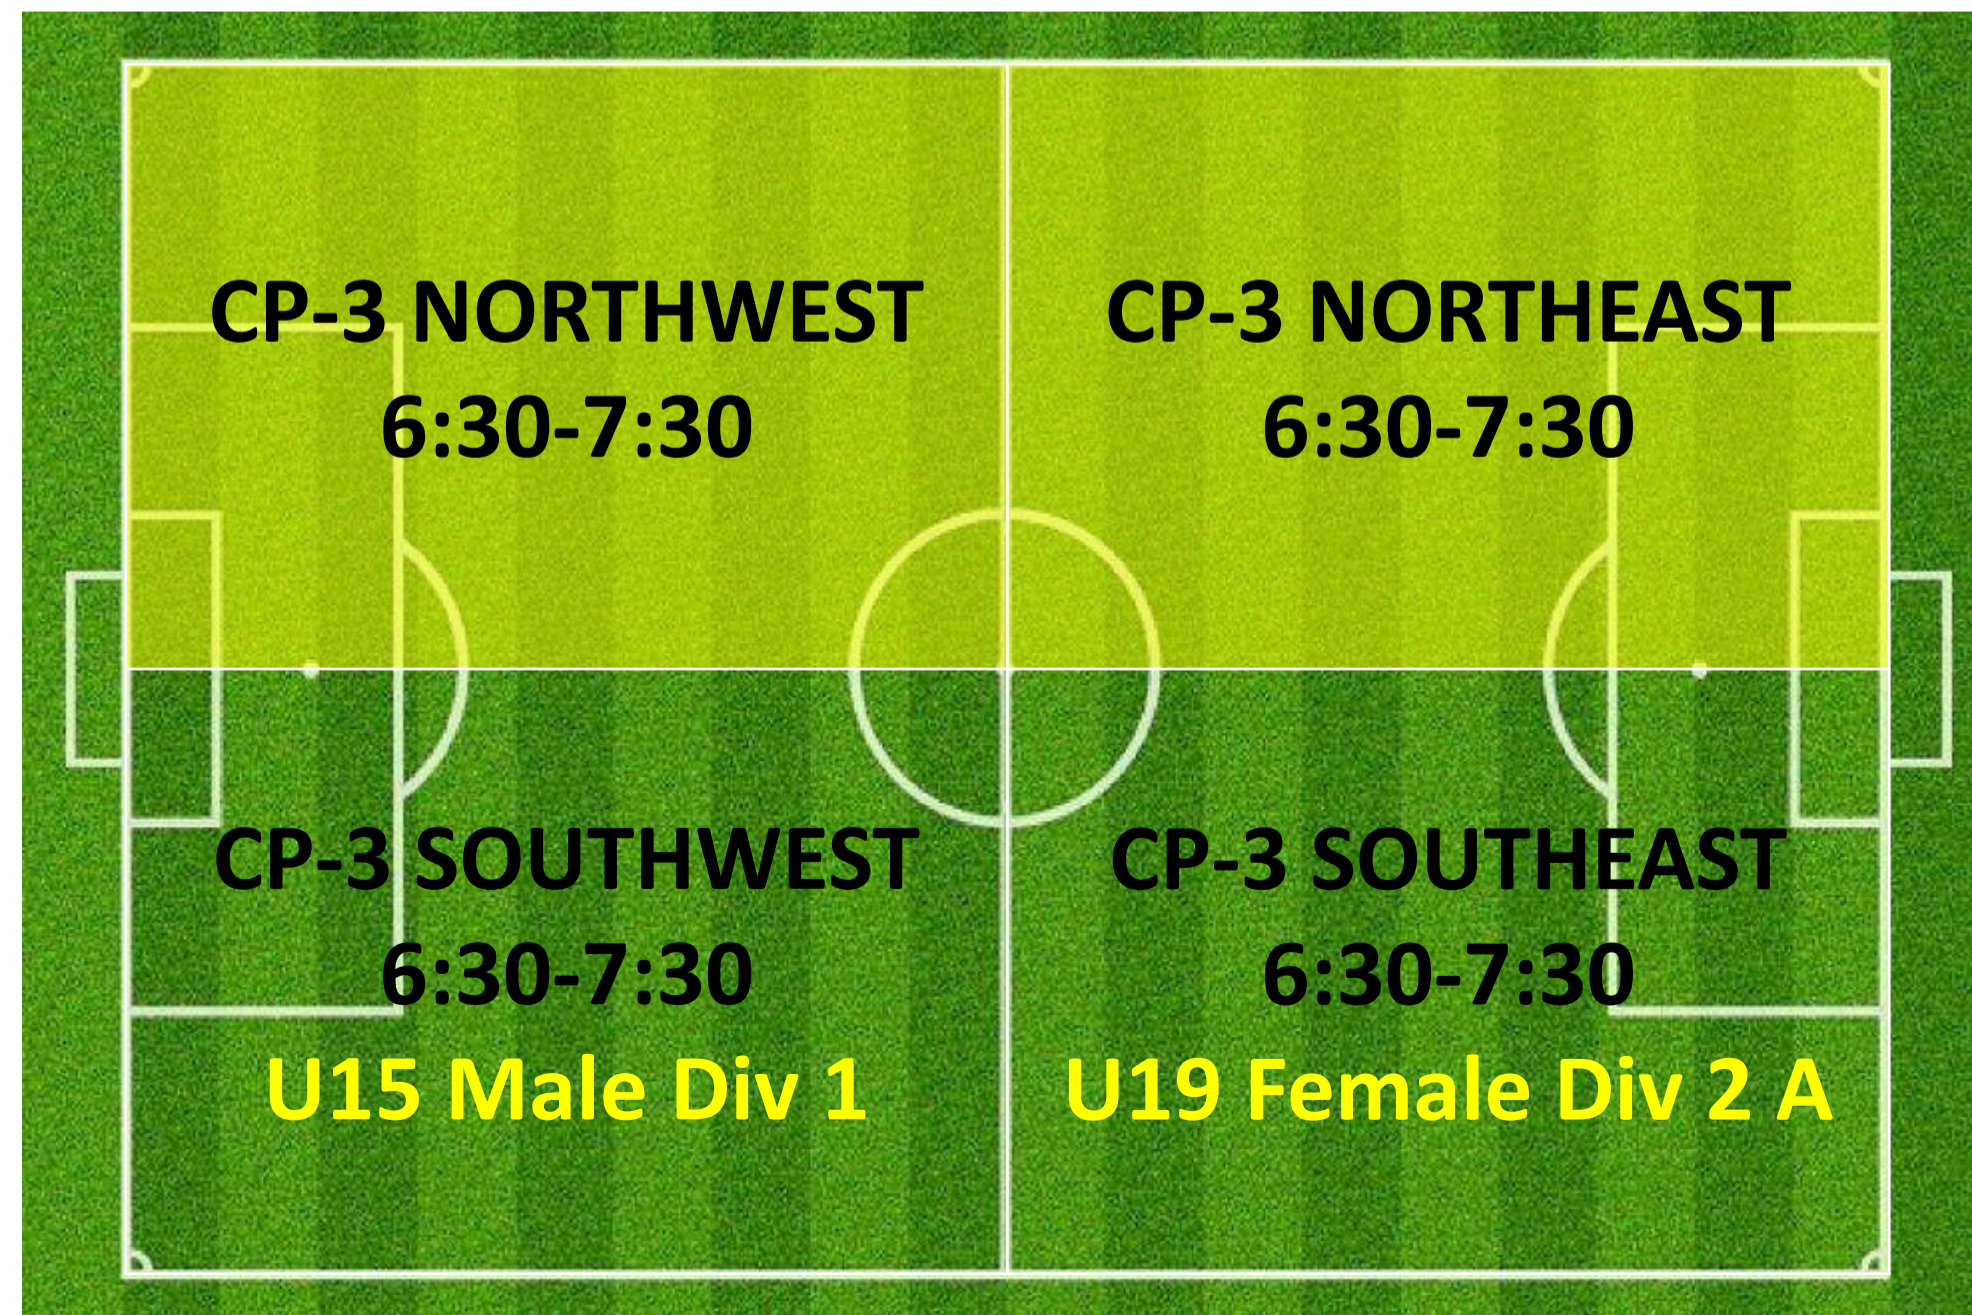

WEDNESDAY 4:00 – 5:30PM LYSAGHT PARK

CAMPBELL 1

CAMPBELL 3

CAMPBELL 2

WEDNESDAY 5:00 – 6:30PM LYSAGHT PARK

CAMPBELL 1

CAMPBELL 3

CAMPBELL 2

WEDNESDAY 6:00 – 7:30PM LYSAGHT PARK

CAMPBELL 1

CAMPBELL 3

CAMPBELL 2

WEDNESDAY 7:00-8:30PM

CAMPBELL 1

LYSAGHT PARK

CAMPBELL 3